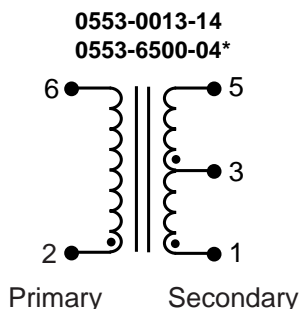

TM00110

HIGH FREQUENCY MAGNETICS
T1/CEPT Single Line Interface Transformers

- Designed to meet the stringent demands of high density designs
- Minimum interwinding breakdown voltage of 1500 Vrms

ELECTRICAL SPECIFICATIONS at 25° C

Part Number	Turns Ratio ±5%	Primary Inductance mH min	Leakage Inductance μH max	Interwinding Capacitance pF max	DCR Ω max	
	Pri : Sec				Pri	Sec
0553-0013-13	1 : 1.36 CT	1.20	0.80	35	0.7	0.9
0553-0013-14	1 : 1.266 CT	1.50	0.80	35	0.80	0.92
0553-0013-AC	1 : 1	1.20	0.50	35	0.80	0.80
0553-0013-BC	1 CT : 1	1.20	0.50	35	0.80	0.80
0553-0013-HC	1 CT : 2 CT	1.20	0.80	35	1.8	1.80
0553-0013-IC	1 : 1 : 1	1.20	0.50	35	0.80	0.80
0553-0013-RC	1.15 CT : 1	1.20	0.50	35	0.80	0.80
0553-0013-SC	1 : 1 : 1.266	1.20	0.80	35	0.80	0.80
0553-6500-04	1 : 1 : 1.26	1.50	0.40	35	0.7	0.9

SCHEMATICS

* 1 : 1 (2 - 6 : 3 - 5)
 1 : 1.26 (2 - 6 : 1 - 5)

HIGH FREQUENCY MAGNETICS
T1/CEPT Single Line Interface Transformers

TM00110

SCHEMATICS

0553-0013-BC
 0553-0013-RC

0553-0013-HC

0553-0013-IC
 0553-0013-SC

MECHANICAL

- 0553-0013-13
- 0553-0013-14
- 0553-0013-AC
- 0553-0013-BC
- 0553-0013-HC
- 0553-0013-IC
- 0553-0013-RC
- 0553-0013-SC
- 0553-6500-04

Unless otherwise specified, dimensions are nominal and in inches [millimeters].