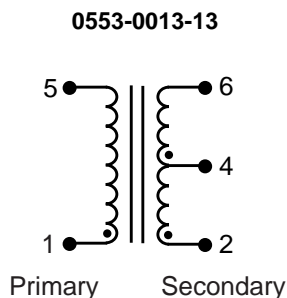

TM00110

HIGH FREQUENCY MAGNETICS
T1/CEPT Single Line Interface Transformers

- Designed to meet the stringent demands of high density designs
- Minimum interwinding breakdown voltage of 1500 Vrms

ELECTRICAL SPECIFICATIONS at 25° C

Part Number	Turns Ratio ±5%	Primary Inductance mH min	Leakage Inductance μH max	Interwinding Capacitance pF max	DCR Ω max	
	Pri : Sec				Pri	Sec
0553-0013-13	1 : 1.36 CT	1.20	0.80	35	0.7	0.9
0553-0013-14	1 : 1.266 CT	1.50	0.80	35	0.80	0.92
0553-0013-AC	1 : 1	1.20	0.50	35	0.80	0.80
0553-0013-BC	1 CT : 1	1.20	0.50	35	0.80	0.80
0553-0013-HC	1 CT : 2 CT	1.20	0.80	35	1.8	1.80
0553-0013-IC	1 : 1 : 1	1.20	0.50	35	0.80	0.80
0553-0013-RC	1.15 CT : 1	1.20	0.50	35	0.80	0.80
0553-0013-SC	1 : 1 : 1.266	1.20	0.80	35	0.80	0.80
0553-6500-04	1 : 1 : 1.26	1.50	0.40	35	0.7	0.9

SCHEMATICS

* 1 : 1 (2 - 6 : 3 - 5)
 1 : 1.26 (2 - 6 : 1 - 5)

HIGH FREQUENCY MAGNETICS
T1/CEPT Single Line Interface Transformers

TM00110

SCHEMATICS

0553-0013-BC
 0553-0013-RC

0553-0013-HC

0553-0013-IC
 0553-0013-SC

MECHANICAL

- 0553-0013-13
- 0553-0013-14
- 0553-0013-AC
- 0553-0013-BC
- 0553-0013-HC
- 0553-0013-IC
- 0553-0013-RC
- 0553-0013-SC
- 0553-6500-04

Unless otherwise specified, dimensions are nominal and in inches [millimeters].