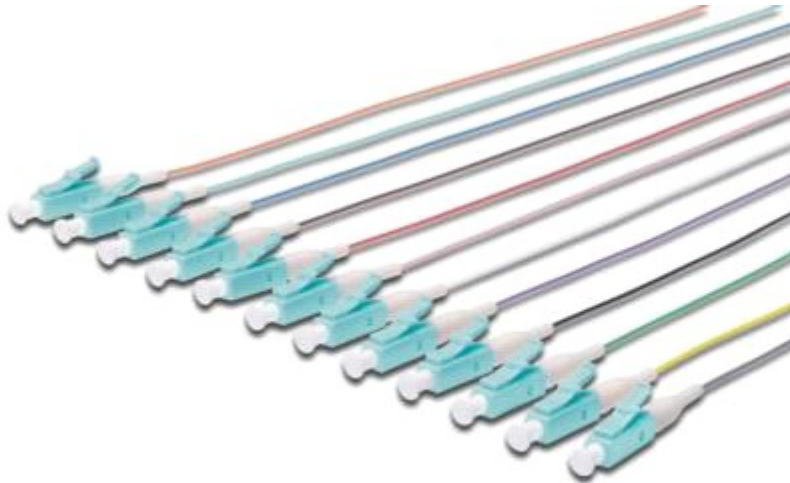

[sales@integrated-circuit.com](mailto:sales@integrated-circuit.com)

**DIGITUS colored pigtails, LC OM3 50/125  $\mu$ , Simplex**

DK-25332-02/3 4016032263005

**DIGITUS LC Fiber PigTail , Loose Buffer, 50/125  $\mu$   
12 Pcs., Color code DIN IEC 304 Length 2m, Class OM3**

**Best performance and link quality for your network**

- 1 LC simplex pigtail, OM3 50/125  $\mu$  2m
- 1 Standard connector acc. IEC 61754-4 2002
- 1 Operating temperature: -25°C ... +80°C
- 1 Storage temperature: -20°C ... +65°C
- 1 Insertion loss MM PC: max. 0,4dB
- 1 Return loss MM PC: > 25dB
- 1 Zirconia ceramic ferrule
- 1 Secondary coating dimensions:  $\varnothing$  0,9  $\pm$  0,1mm
- 1 Primary coating: Acrylate;  $\varnothing$  250 $\pm$  15 $\mu$ m
- 1 Semi-tight buffer
- 1 Colored buffer, according to IEC 304 in the colors white, violet, turquoise, black, red, pink, orange, gray, green, yellow, brown, blue
- 1 12 pcs in package

**DIGITUS colored pigtails, LC OM3 50/125 μ, Simplex**

DK-25332-02/3 4016032263005

→ **Logistics**

|                              | Number<br>(pcs) | Weight<br>(kg) | Depth<br>(cm) | Width<br>(cm) | Height<br>(cm) | cm <sup>3</sup> |
|------------------------------|-----------------|----------------|---------------|---------------|----------------|-----------------|
| Packaging Unit Carton        | 150             | 6,22           | 38,00         | 30,00         | 29,00          | 33060,00        |
| Packaging Unit Inside        | 1               | 0,04           | 30,00         | 20,00         | 1,00           | 600,00          |
| Packaging Unit Single        | 1               | 0,04           | 15,00         | 15,00         | 2,00           | 450,00          |
| Net single without Packaging | 1               | 0,00           | 0,00          | 0,00          | 0,00           | 0,00            |