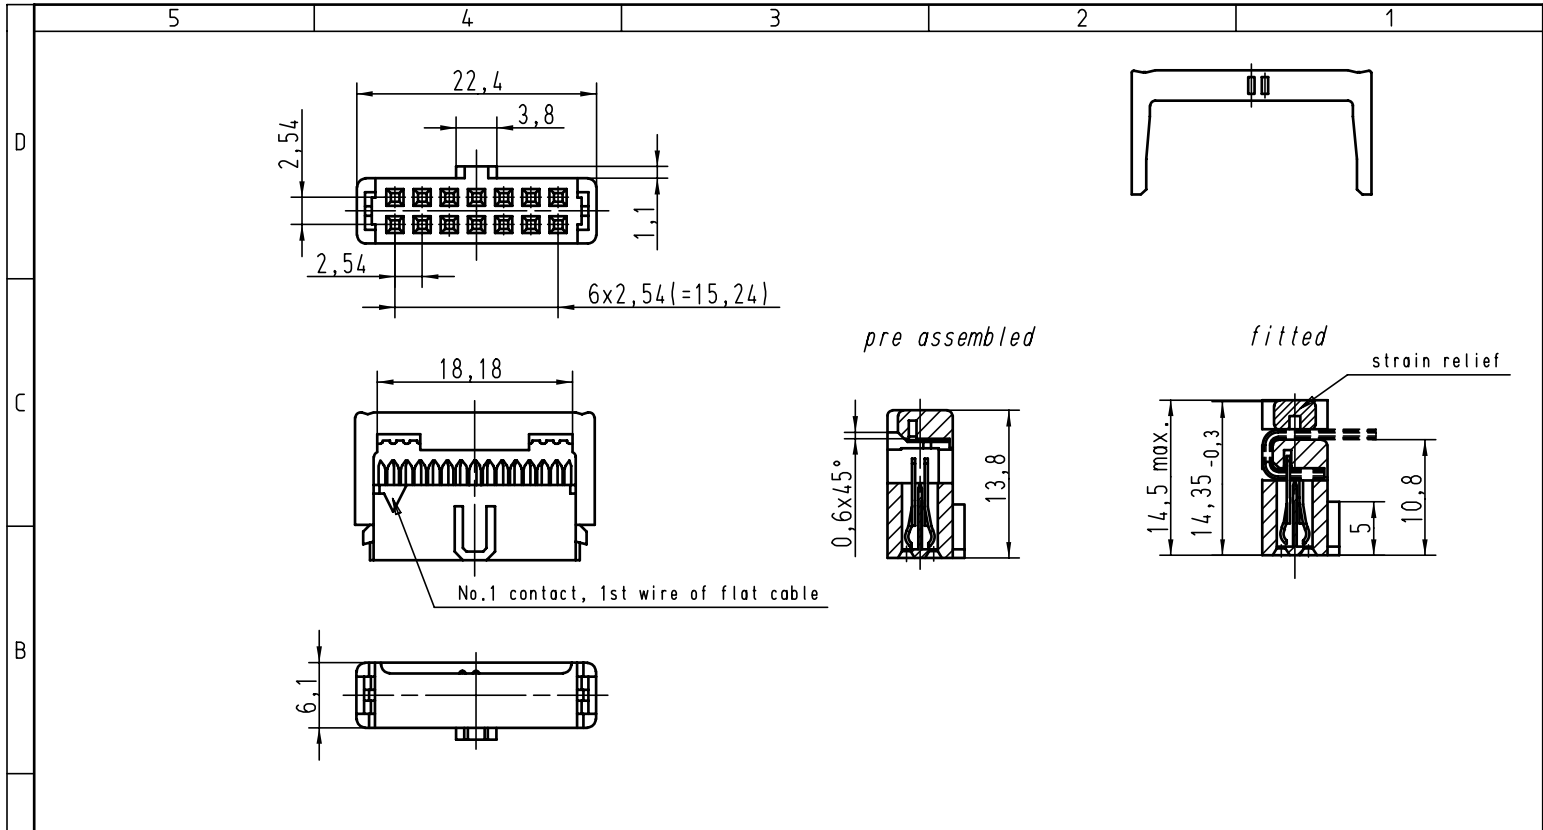

					Det.	Name	 All Dim. in mm Orig. Size DIN A 4	SEK 18 Female connector 14 poles with central polarisation, closed end cover and strain relief	Maßstab/ Scale 2 : 1	
					Detail.	25-MAR-02				CV
					Insp.					
					Stand.					
09185145814	0,76 µm Au									
09185146814	2									
09185147814	3		29757	25-MAR-02	CV				Blatt/ Page 1	
Part-No.	performance level		Mod.	Det.	Name	HARTING EURL F-95972 Paris		TB 0918514X814 Sub.		