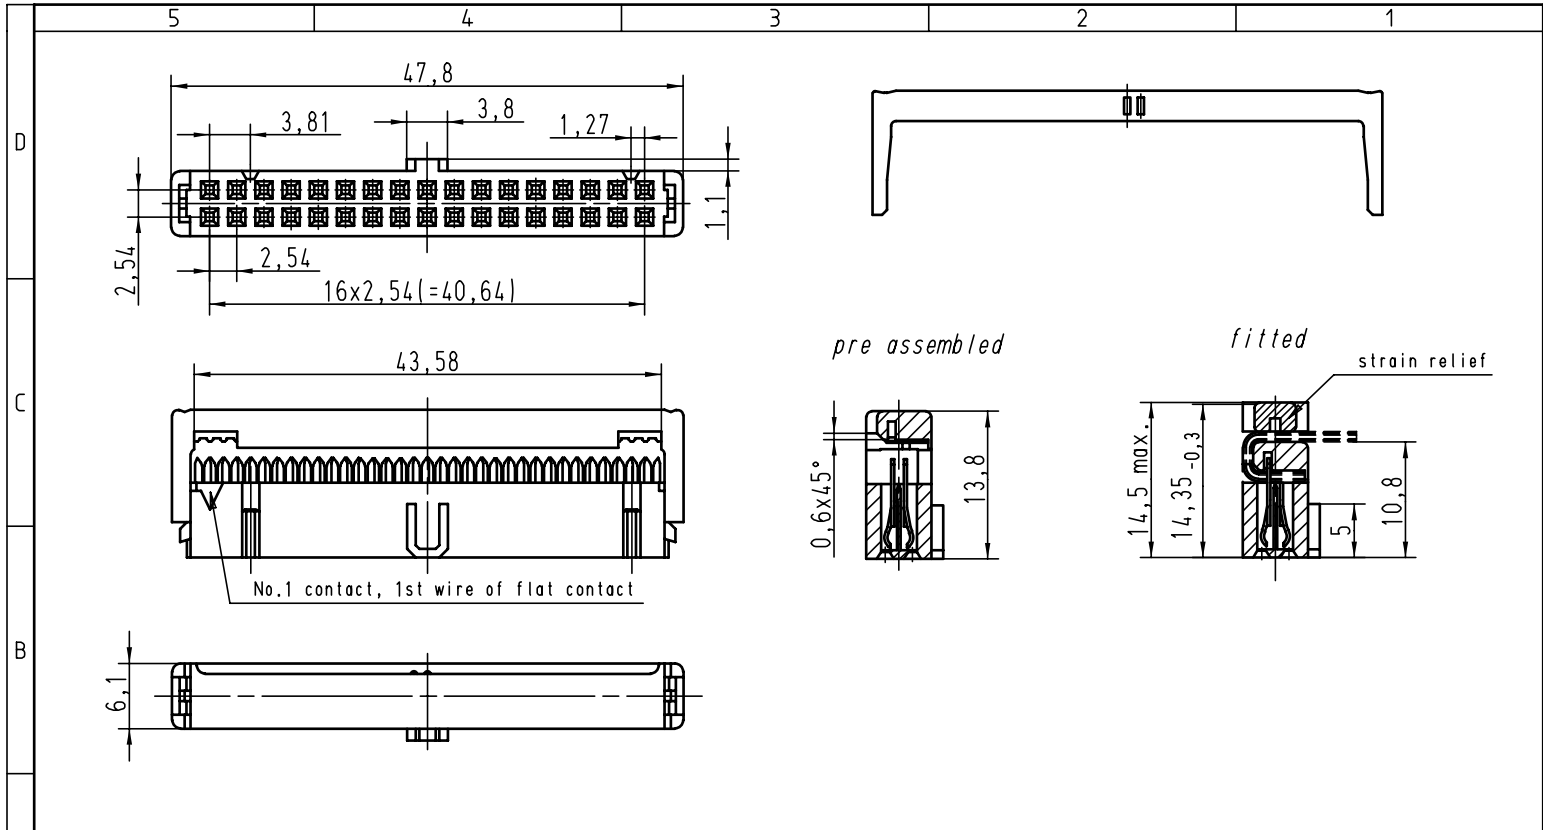

					Det.	Name	 All Dim. in mm Orig. Size DIN A 4	SEK 18 Female connector 36 poles with central polarisation closed end cover and strain relief	Maßstab/ Scale 2:1
					Detail.	CV			
					Insp.				
					Stand.				
09185345814	0,76 µm Au				25-MAR-02	CV	 HARTING EURL F-95972 Paris	<b>TB 0918534X814</b> Sub.	Blatt/ Page 1 /
09185346814	2								
09185347814	3		29757	25-MAR-02	CV				
Part-No.	performance level		Mod.	Det.	Name				