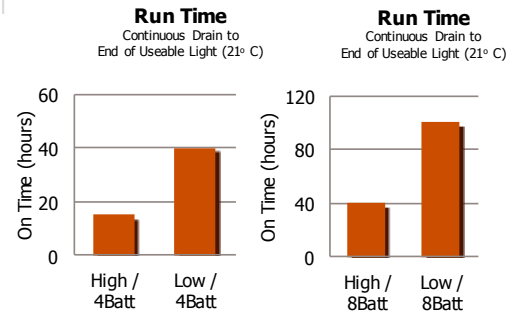

Performance:

*Light output measured from LED at 150 mA rms. Value is only applicable to the LED. Actual device light output may vary.

**Endpoint determined at 1% of initial value at lowest lumen setting.

Important Notice

This datasheet contains information specific to products manufactured at the time of its publication
Contents herein do not constitute a claim or warranty
©Energizer / All Rights Reserved

1-800-383-7323 USA/CAN