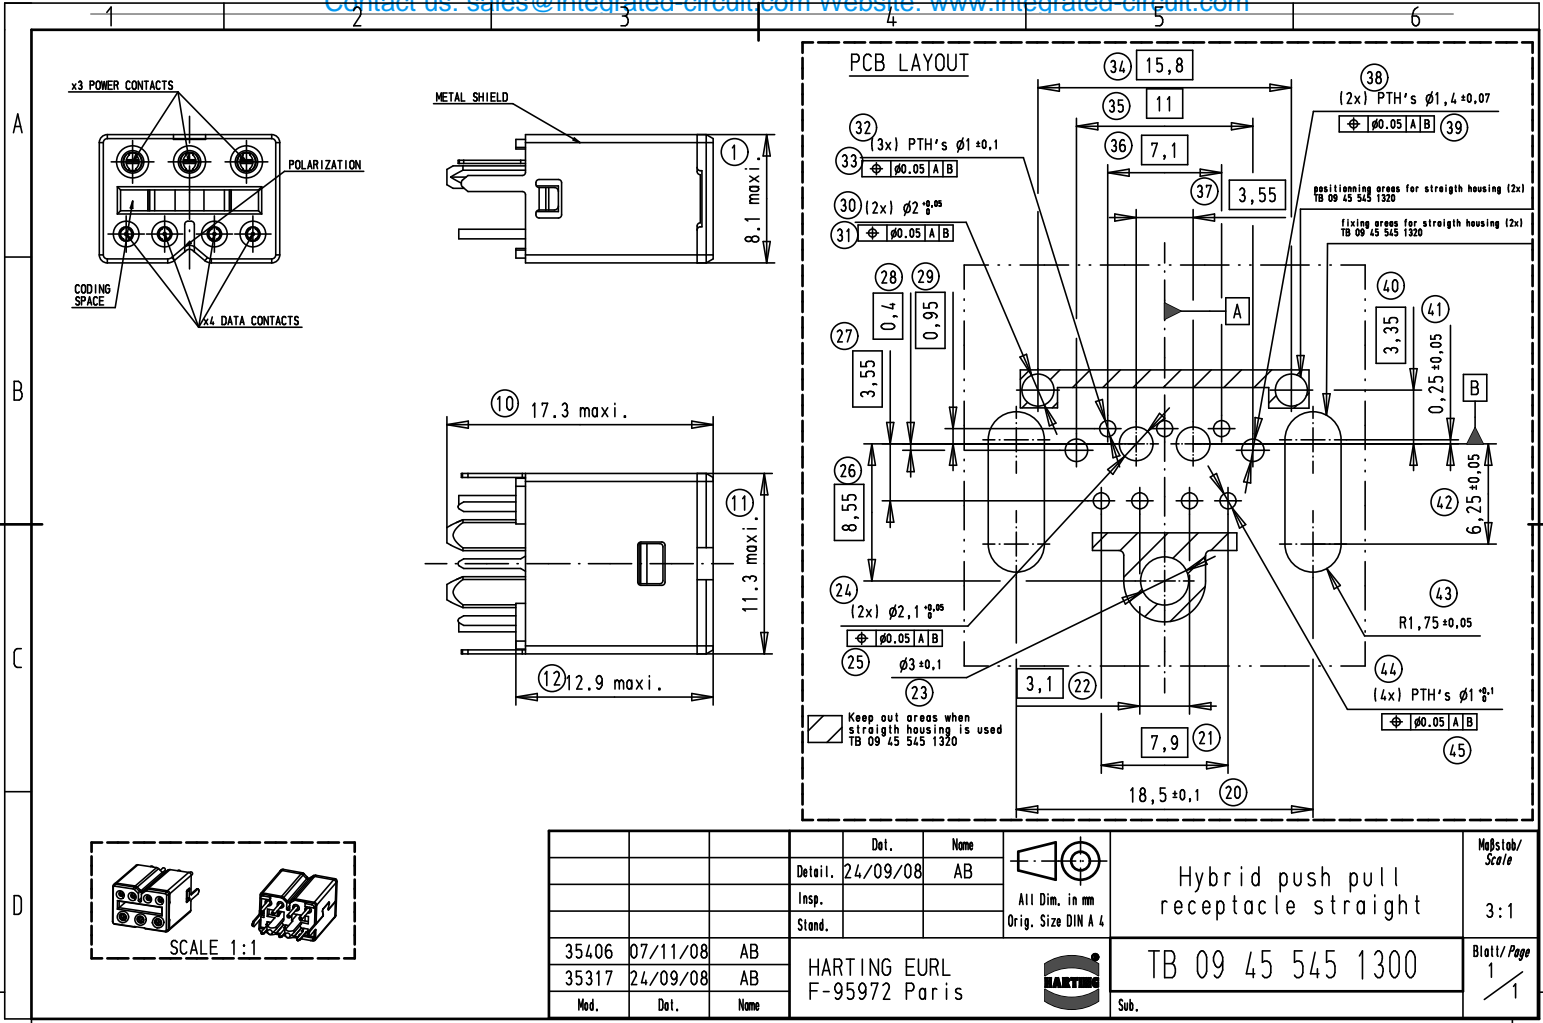

Distributor of Harting: Excellent Integrated System Limited

Datasheet of 09455451300 - Connector Receptacle 7 (3 Power, 4 Signal) Position Through Hole

Contact us: sales@integrated-circuit.com Website: www.integrated-circuit.com

sales@integrated-circuit.com

			Det.	24/09/08	AB	 All Dim. in mm Orig. Size DIN A 4	Hybrid push pull receptacle straight	Maßstab/ Scale 3:1
		Insp.						
		Stand.						
35406	07/11/08	AB	HARTING EURL				TB 09 45 545 1300	Blatt/ Page 1 / 1
35317	24/09/08	AB	F-95972 Paris					
Mod.	Det.	Name	Sub.					