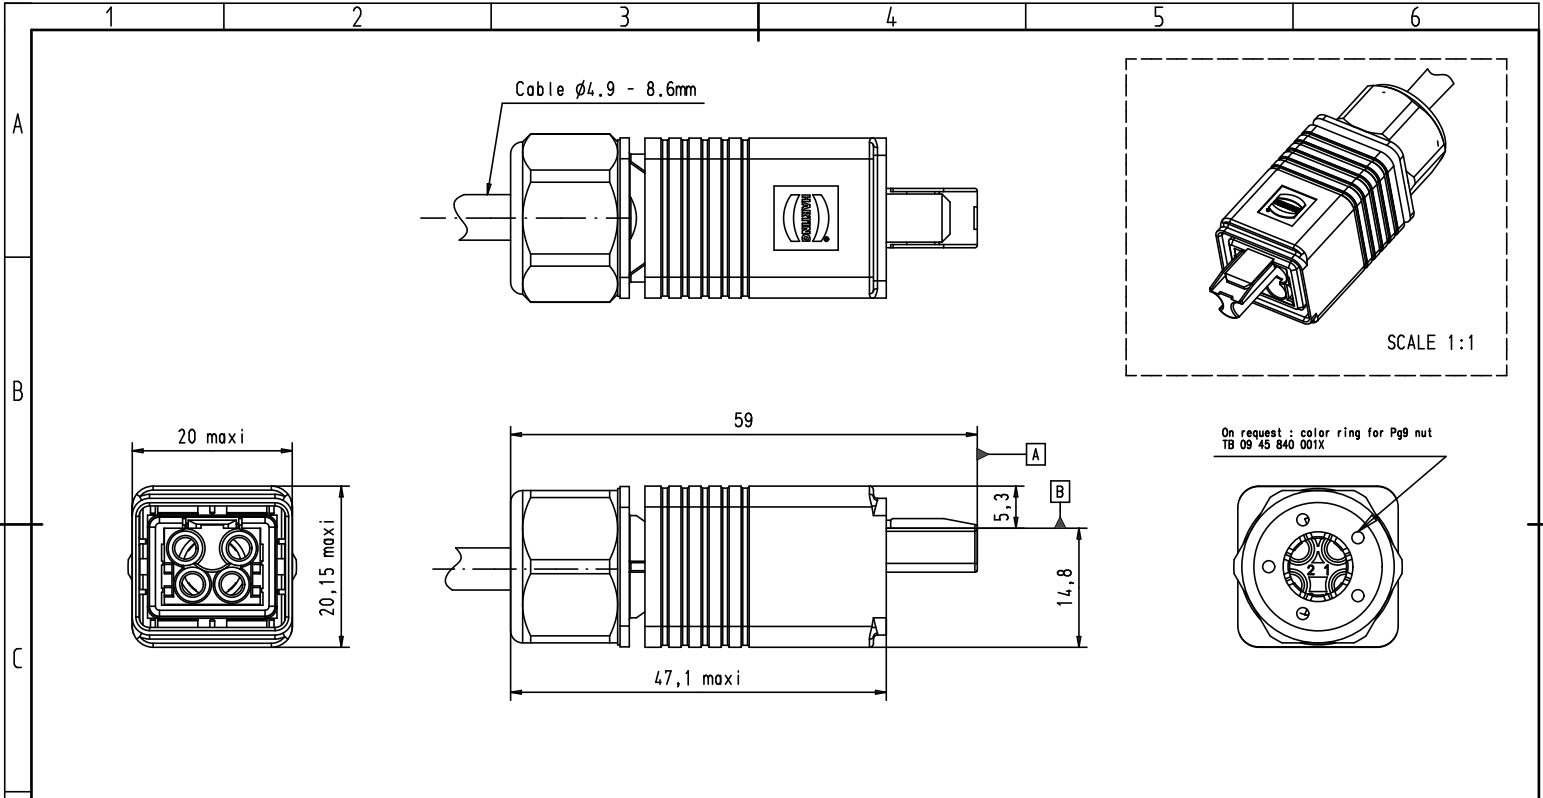

Alle Rechte vorbehalten/ All rights reserved

Cable outer diameter from 4,9 mm to 8,6 mm

Usable crimp contacts (please order separately)

- 4x male crimp contacts 09 46 500 0403 0.75mm² (AWG 20-18)
- 4x male crimp contacts 09 46 500 0401 1.5mm² (AWG 16-14)
- 4x male crimp contacts 09 46 500 0405 2.5mm² (AWG 12)

				Det.	Name	 All Dim. in mm Orig. Size DIN A 4	HARTING PushPull Power plug 48V/12A 4-poles Without contacts	Maßstab/ Scale 1,5:1
			Detail.	19/09/11	SM			
			Insp.	23/02/12	JMV			
			Stand.					
36322	22/02/12	SM	HARTING EURL				TB 09 46 145 4401	Blatt/ Page 1/1
36312	19/09/11	SM	F-95972 Paris					
Mod.	Del.	Name					Sub.	