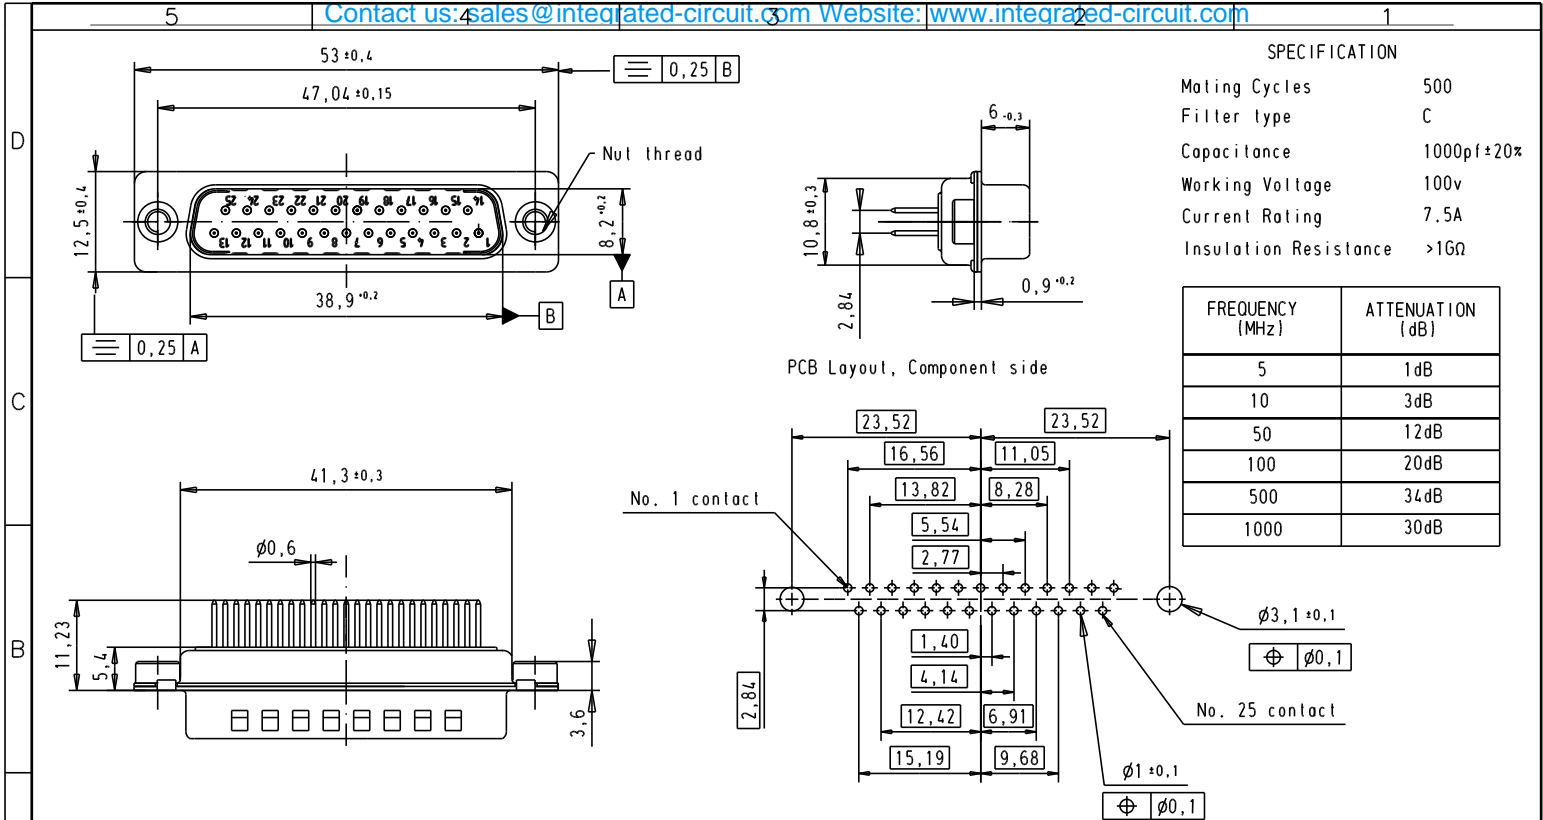

Distributor of Harting: Excellent Integrated System Limited

Datasheet of 09643227237 - D-Sub Connector Plug, Male Pins 25 Position Through Hole Solder

Contact us: sales@integrated-circuit.com Website: www.integrated-circuit.com

sales@integrated-circuit.com

					Det.	Name	 All Dim. in mm Orig. Size DIN A 4	D-Sub, male, straight, 25 Poles, solder pins, tin plated shell with dimples and clinch nuts	Mts/Scale 1.5:1	
					Detail.	8-JUL-02				CV
					Insp.					
					Stand.					
09643227238	M3		33079	29/08/05	JMDR	HARTING EURL F-95972 Paris		TB 0964322723x	Blatt/ Page 3 / 3	
09643227237	UNC 4-40		31058	8-JUL-02	CV					
Part number	Nut thread		Mod.	Det.	Name	Sub.				