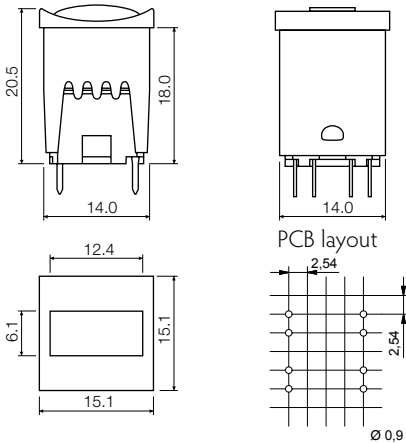

unimec™

Square solution with optional rectangular lenses

16324 - 16326

- Square solution
- 15.1mm x 15.1mm
- h=20.5 mm
- Material: ABS
- Temp. Range: -40/+65°C

All dimensions in mm

Tolerances +/-0.2mm

DIMENSIONS

(TH) + 16324

(TH w/LED) + 16325

(TH 2 w/LED) + 16326

NON-ILLUMINATED - HOW TO ORDER

Switch	+	Extender	+	Cap	+	Bezel
1 5 4		1 6 2 7 0		1 6 3 0 0		1 6 3 2 4
15401 mom. silver				00 blue		03 grey
15402 mom. gold				02 green		09 black
15420 silent gold				03 grey		
15451 lat. silver				04 yellow		
15452 lat. gold				06 white		
				08 red		
				09 black		