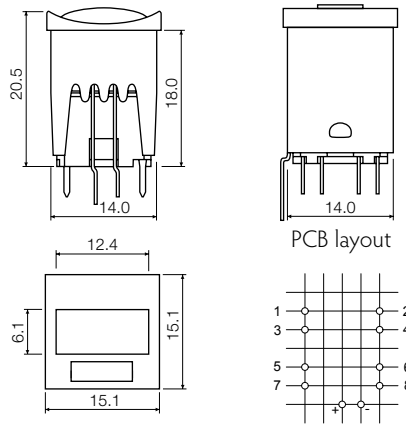

unimec™

Square solution with optional rectangular lenses

16324 - 16326

- Square solution
- 15.1mm x 15.1mm
- h=20.5 mm
- Material: ABS
- Temp. Range: -40/+65°C

All dimensions in mm

Tolerances +/-0.2mm

DIMENSIONS

(TH) + 16324

(TH w/LED) + 16325

(TH 2 w/LED) + 16326

NON-ILLUMINATED - HOW TO ORDER

Switch	+	Extender	+	Cap	+	Bezel
1 5 4		1 6 2 7 0		1 6 3 0 0		1 6 3 2 4
15401 mom. silver				00 blue		03 grey
15402 mom. gold				02 green		09 black
15420 silent gold				03 grey		
15451 lat. silver				04 yellow		
15452 lat. gold				06 white		
				08 red		
				09 black		