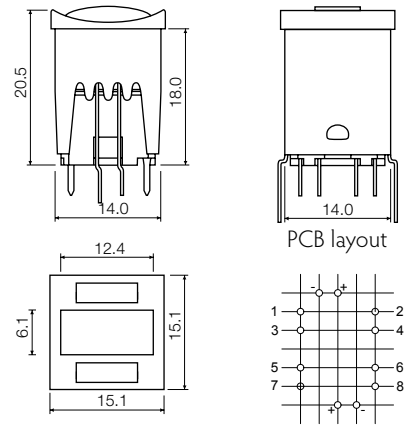

unimec™

Square solution with optional rectangular lenses

16324 - 16326

- Square solution
- 15.1mm x 15.1mm
- h=20.5 mm
- Material: ABS
- Temp. Range: -40/+65°C

All dimensions in mm

Tolerances +/-0.2mm

DIMENSIONS

(TH) + 16324

(TH w/LED) + 16325

(TH 2 w/LED) + 16326

NON-ILLUMINATED - HOW TO ORDER

Switch	+	Extender	+	Cap	+	Bezel
1 5 4		1 6 2 7 0		1 6 3 0 0		1 6 3 2 4
15401 mom. silver				00 blue		03 grey
15402 mom. gold				02 green		09 black
15420 silent gold				03 grey		
15451 lat. silver				04 yellow		
15452 lat. gold				06 white		
				08 red		
				09 black		