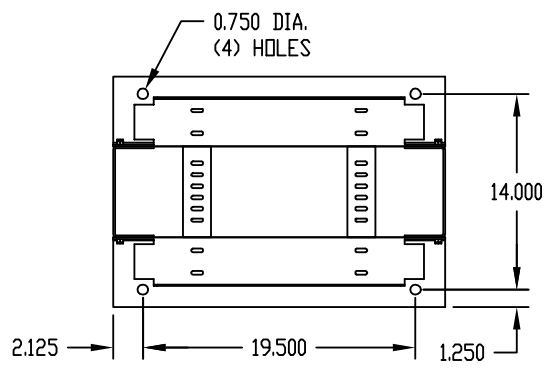

sales@integrated-circuit.com

PART NAME	CABLE MANAGEMENT RACK	PART No.	CMR-8040
-----------	-----------------------	----------	----------

MATERIAL:
 BASE ANGLES _____ 1/4 THK. ALUMINUM
 UPRIGHTS, TOP ANGLES
 AND SUPPORT BARS _____ 1/8 THK. ALUMINUM
 CABLE CLIP BRACKETS _____ 16 GA. SPRING STEEL

FINISH:
 ALL PARTS (EXC CABLE CLIPS) _____ BLACK TEXTURE
 CABLE CLIP BRACKETS _____ SMOOTH BLACK

UNIT SHIPPED KNOCKED DOWN

UPRIGHTS ARE TAPPED #12-24 ON
 E.I.A. UNIVERSAL SPACING

THIS UNIT SUPPLIED WITH:
 TWELVE (12) CABLE CLIP BRKTS.
 TWELVE (12) VELCRO STRAPS