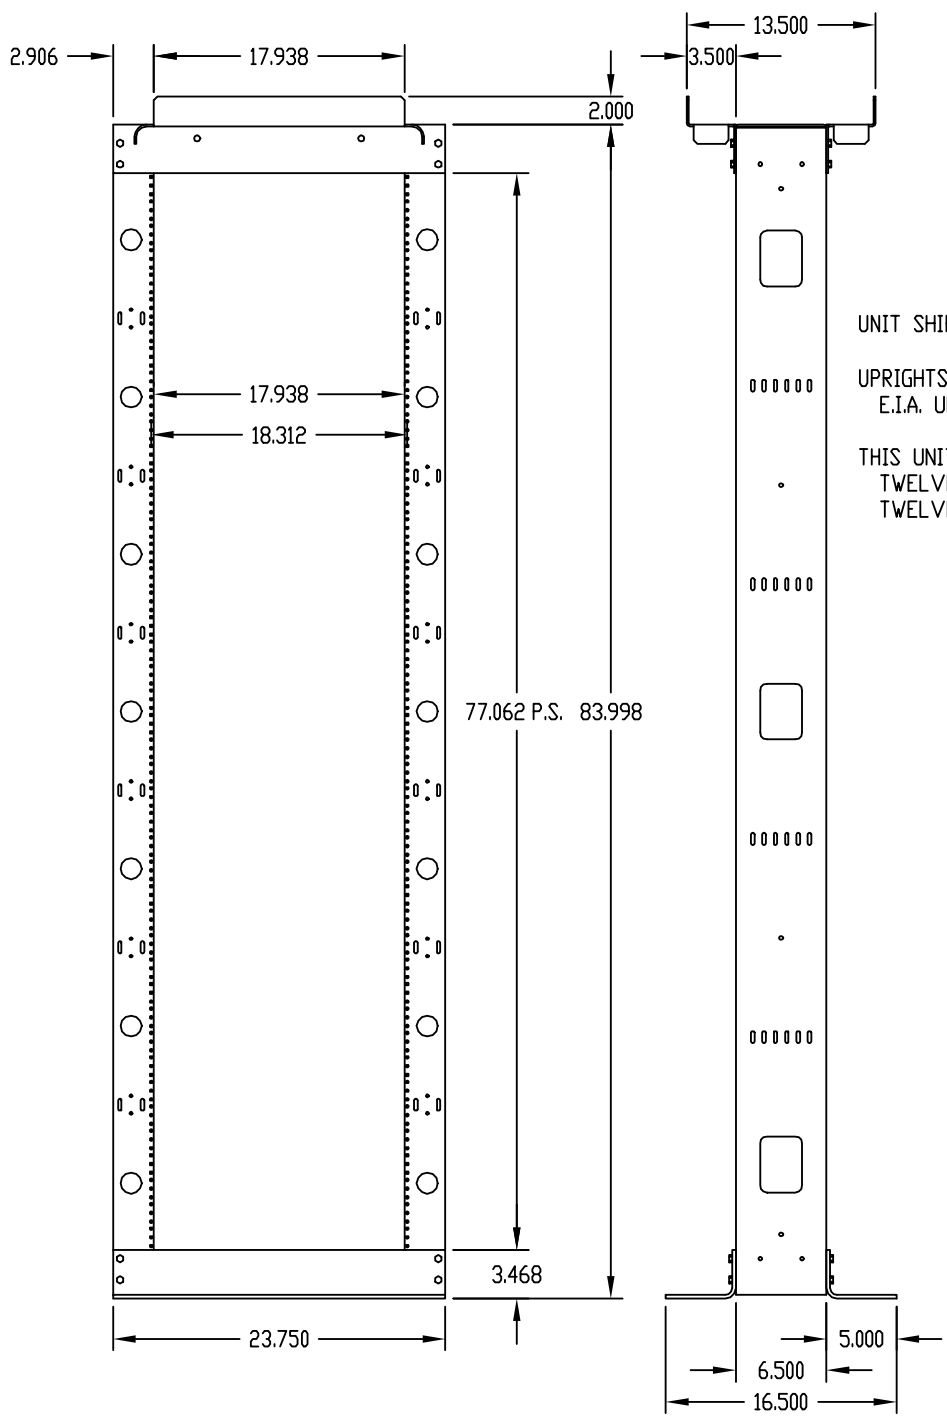

sales@integrated-circuit.com

PART NAME	CABLE MANAGEMENT RACK	PART No.	CMR-8040
-----------	-----------------------	----------	----------

MATERIAL:
 BASE ANGLES _____ 1/4 THK. ALUMINUM
 UPRIGHTS, TOP ANGLES
 AND SUPPORT BARS _____ 1/8 THK. ALUMINUM
 CABLE CLIP BRACKETS _____ 16 GA. SPRING STEEL

FINISH:
 ALL PARTS (EXC CABLE CLIPS) _____ BLACK TEXTURE
 CABLE CLIP BRACKETS _____ SMOOTH BLACK

UNIT SHIPPED KNOCKED DOWN

UPRIGHTS ARE TAPPED #12-24 ON
 E.I.A. UNIVERSAL SPACING

THIS UNIT SUPPLIED WITH:
 TWELVE (12) CABLE CLIP BRKTS.
 TWELVE (12) VELCRO STRAPS