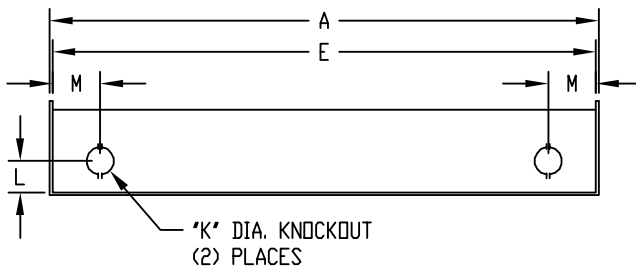

PART NAME

KEYBOARD ENCLOSURE

PART No.

KB-13200 THRU KB-13202

MATERIAL:

BASE _____ 0.090 THK. ALUMINUM
COVER _____ 0.050 THK. ALUMINUM

FINISH:

BASE _____ GRAY TEXTURED
COVER _____ WHITE (PREPAINTED)
FEET _____ BLACK

SHIPPED UNASSEMBLED.

SUPPLIED WITH FOUR (4) #6-32 x 0.375 LONG SCREWS AND FOUR (4) SELF-ADHESIVE FEET.

PART No.	A	B	C	D	E	F	G	H	I	J	K	L	M	N
KB-13200	7.218	5.750	1.718	2.468	7.000	5.500	5.547	1.500	2.250	4.625	0.500	0.750	0.750	7°46'
KB-13201	12.844	7.000	1.844	2.750	12.625	6.500	6.562	1.500	2.375	4.750	0.875	1.000	1.500	7°40'
KB-13202	17.468	9.000	1.844	3.000	17.250	8.500	8.578	1.500	2.625	6.750	0.875	1.000	1.500	7°32'