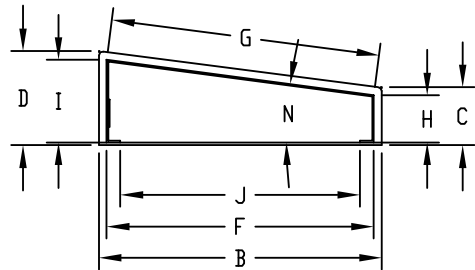

sales@integrated-circuit.com

PART NAME

KEYBOARD ENCLOSURE

PART No.

KB-13200 THRU KB-13202

MATERIAL:

BASE _____ 0.090 THK. ALUMINUM
COVER _____ 0.050 THK. ALUMINUM

FINISH:

BASE _____ GRAY TEXTURED
COVER _____ WHITE (PREPAINTED)
FEET _____ BLACK

SHIPPED UNASSEMBLED.

SUPPLIED WITH FOUR (4) #6-32 x 0.375 LONG SCREWS AND FOUR (4) SELF-ADHESIVE FEET.

PART No.	A	B	C	D	E	F	G	H	I	J	K	L	M	N
KB-13200	7.218	5.750	1.718	2.468	7.000	5.500	5.547	1.500	2.250	4.625	0.500	0.750	0.750	7°46'
KB-13201	12.844	7.000	1.844	2.750	12.625	6.500	6.562	1.500	2.375	4.750	0.875	1.000	1.500	7°40'
KB-13202	17.468	9.000	1.844	3.000	17.250	8.500	8.578	1.500	2.625	6.750	0.875	1.000	1.500	7°32'