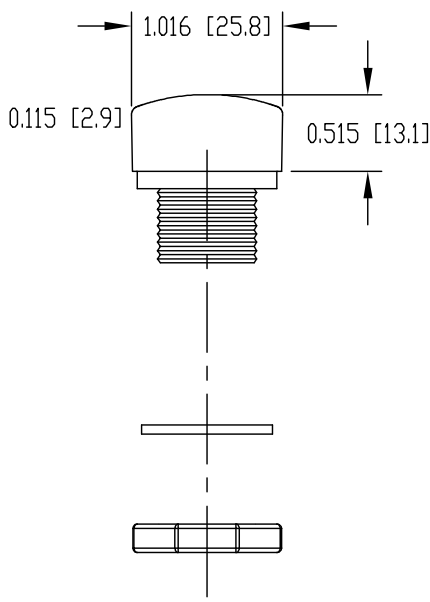

PART NAME	AIR AND MOISTURE VENT	PART No.	NBX-10910	REV. DATE	8-27-08
-----------	-----------------------	----------	-----------	-----------	---------

MATERIAL: ABS
COLOR: LIGHT GRAY

MOUNTING HOLE SIZE: 0.688 [17.5] DIA.

DIMENSIONS = INCHES
(MILLIMETERS)

PART NAME	AIR AND MOISTURE VENT	PART No.	NBX-10911	REV. DATE	8-27-08
-----------	-----------------------	----------	-----------	-----------	---------

MATERIAL: ABS
COLOR: LIGHT GRAY