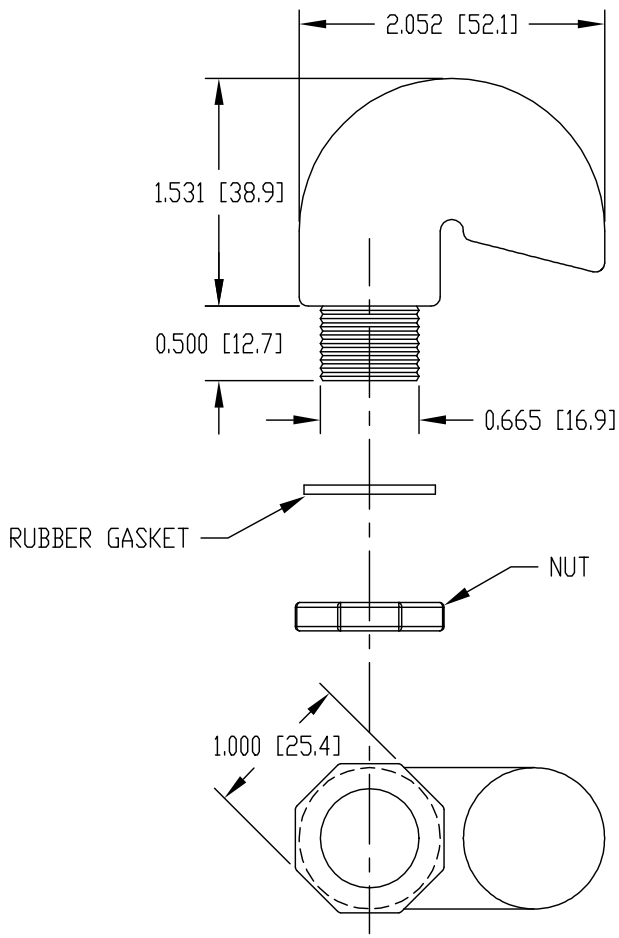

PART NAME	AIR AND MOISTURE VENT	PART No.	NBX-10910	REV. DATE	8-27-08
-----------	-----------------------	----------	-----------	-----------	---------

MATERIAL: ABS
COLOR: LIGHT GRAY

MOUNTING HOLE SIZE: 0.688 [17.5] DIA.

DIMENSIONS = INCHES
(MILLIMETERS)

PART NAME	AIR AND MOISTURE VENT	PART No.	NBX-10911	REV. DATE	8-27-08
-----------	-----------------------	----------	-----------	-----------	---------

MATERIAL: ABS
COLOR: LIGHT GRAY