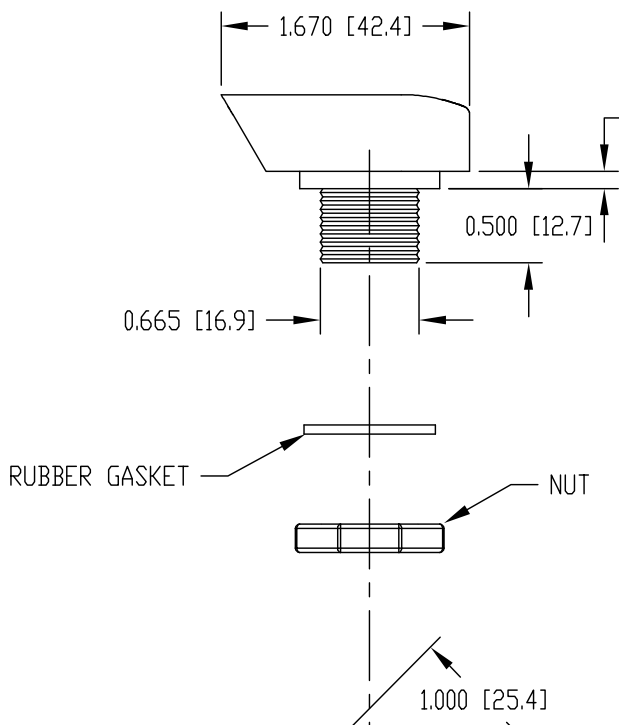

PART NAME	AIR AND MOISTURE VENT	PART No.	NBX-10910	REV. DATE	8-27-08
-----------	-----------------------	----------	-----------	-----------	---------

MATERIAL: ABS
COLOR: LIGHT GRAY

MOUNTING HOLE SIZE: 0.688 [17.5] DIA.

DIMENSIONS = INCHES
(MILLIMETERS)

PART NAME	AIR AND MOISTURE VENT	PART No.	NBX-10911	REV. DATE	8-27-08
-----------	-----------------------	----------	-----------	-----------	---------

MATERIAL: ABS
COLOR: LIGHT GRAY