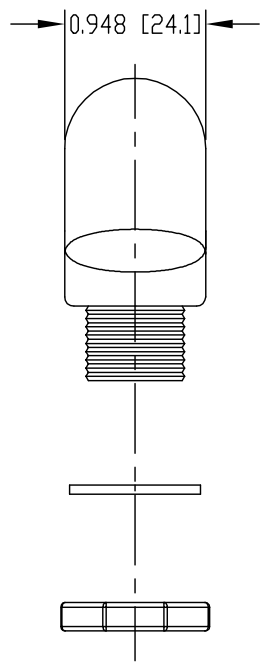

PART NAME	AIR AND MOISTURE VENT	PART No.	NBX-10910	REV. DATE	8-27-08
-----------	-----------------------	----------	-----------	-----------	---------

MATERIAL: ABS
COLOR: LIGHT GRAY

MOUNTING HOLE SIZE: 0.688 [17.5] DIA.

DIMENSIONS = INCHES
(MILLIMETERS)

PART NAME	AIR AND MOISTURE VENT	PART No.	NBX-10911	REV. DATE	8-27-08
-----------	-----------------------	----------	-----------	-----------	---------

MATERIAL: ABS
COLOR: LIGHT GRAY