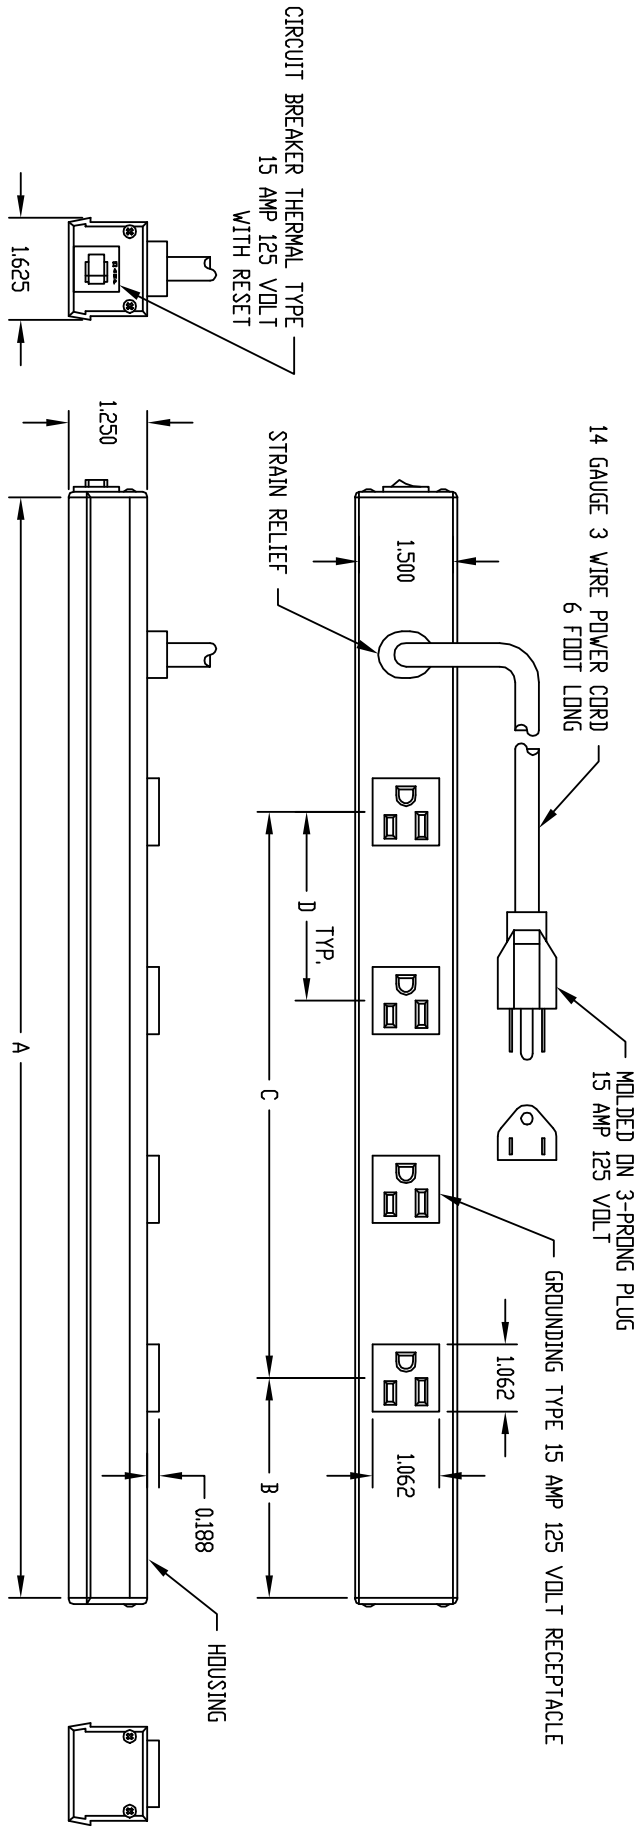

PART NAME: POWER OUTLET STRIP PART No.: POS-4 TD POS-11

MATERIAL:
HOUSING (TOP & BOTTOM CHANNELS) - ALUMINUM EXTRUSIONS
END CAPS - ABS PLASTIC
MTG. CLIPS - 26 GA. SPRING STEEL

FINISH:
HOUSING - GREY
RECEPTACLES, POWER CORD & END CAPS - BLACK
MTG. CLIPS - CADMIUM PLATED

PART NO.	QTY. OF OUTLETS	A	B	C	D	QTY. OF MTG. CLIPS
POS-4	(4)	17,688	3,500	(3) SPACES @ 3,000 = 9,000	3,000	(2)
POS-7	(7)	48,188	7,000	(6) SPACES @ 6,000 = 36,000	6,000	(2)
POS-9	(9)	60,188	7,000	(8) SPACES @ 6,000 = 48,000	6,000	(3)
POS-11	(11)	72,188	7,000	(10) SPACES @ 6,000 = 60,000	6,000	(3)