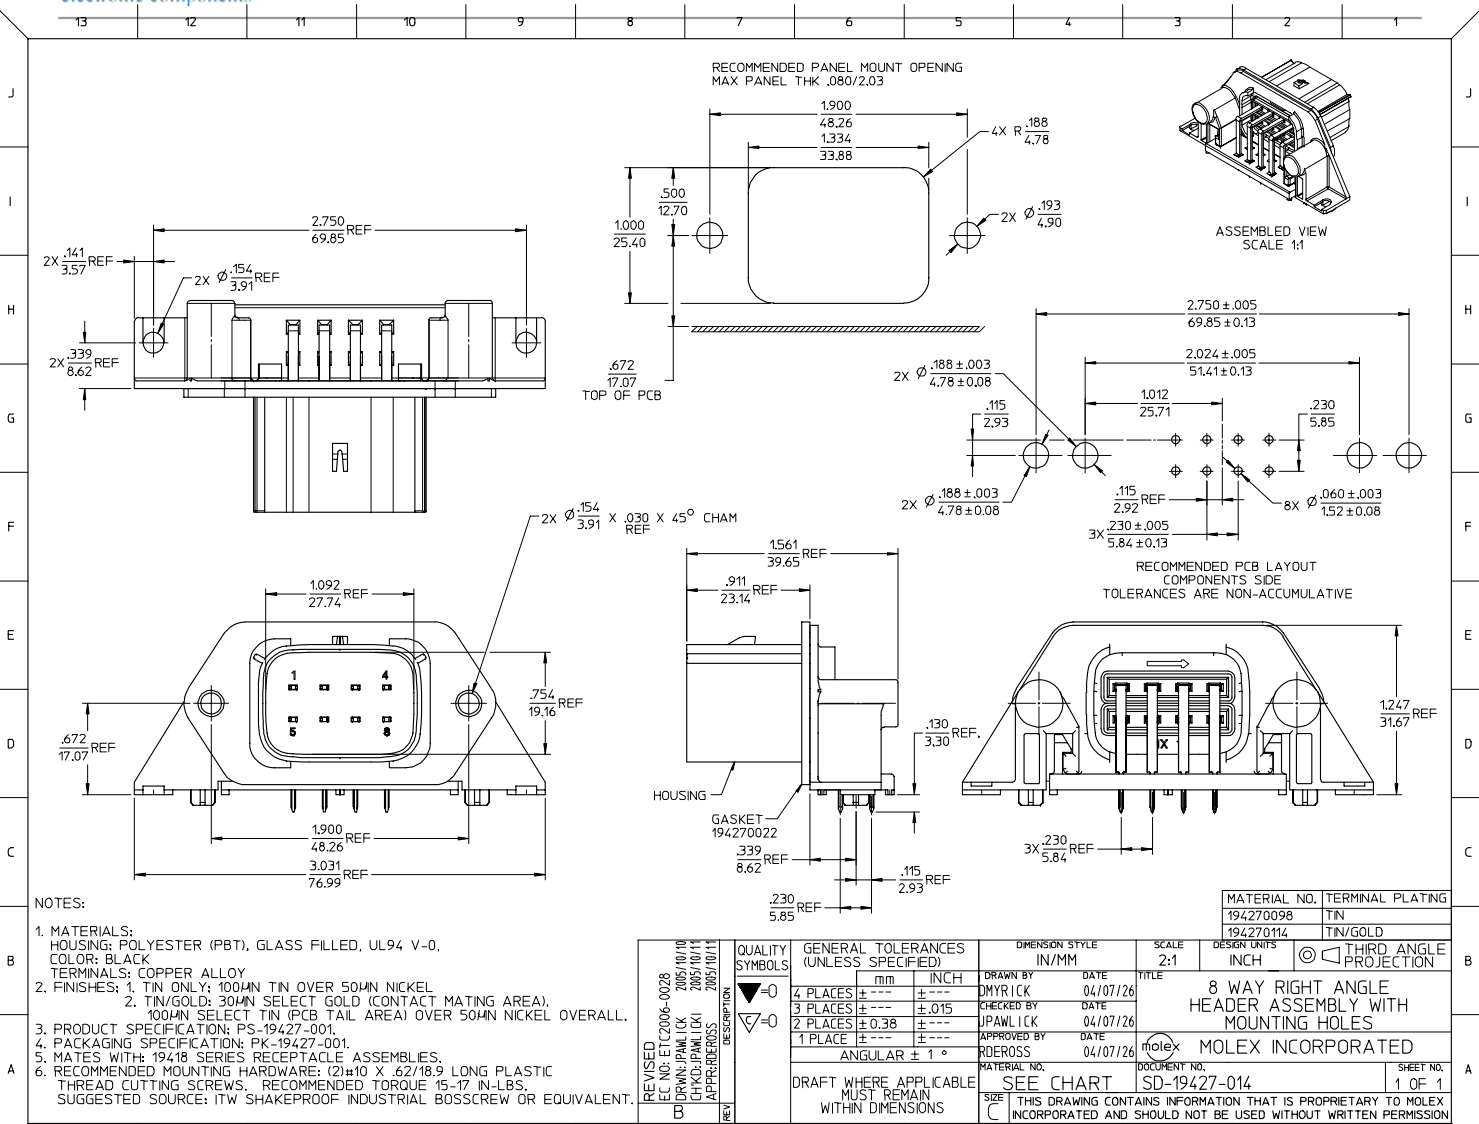

## Excellent Integrated System Limited

Stocking Distributor

Click to view price, real time Inventory, Delivery & Lifecycle Information:

[Molex Connector Corporation](#)  
[0194270114](#)

For any questions, you can email us directly:

[sales@integrated-circuit.com](mailto:sales@integrated-circuit.com)

IEC NO: ETC2006-0028 DRAWN: JPAWL CK 2005/10/10 CHECKED: JPAWL CK 2005/10/11 APPROVED: RDEROSS 2005/10/11 DESCRIPTION:	QUALITY SYMBOLS	GENERAL TOLERANCES (UNLESS SPECIFIED)	DIMENSION STYLE	SCALE	DESIGN UNITS	MATERIAL NO.	TERMINAL PLATING
	▽=0 ▽=0	4 PLACES ±--- ±--- 3 PLACES ±--- ±.015 2 PLACES ±0.38 ±--- 1 PLACE ±--- ±--- ANGULAR ± 1°	IN/MM INCH	DRAWN BY DATE DMYRICK 04/07/26 CHECKED BY DATE JPAWL CK 04/07/26 APPROVED BY DATE RDEROSS 04/07/26	2:1	INCH THIRD ANGLE PROJECTION	194270098 194270114
DRAFT WHERE APPLICABLE MUST REMAIN WITHIN DIMENSIONS		MATERIAL NO. SEE CHART DOCUMENT NO. SD-19427-014		MOLEX INCORPORATED		SHEET NO. 1 OF 1	
THIS DRAWING CONTAINS INFORMATION THAT IS PROPRIETARY TO MOLEX INCORPORATED AND SHOULD NOT BE USED WITHOUT WRITTEN PERMISSION							