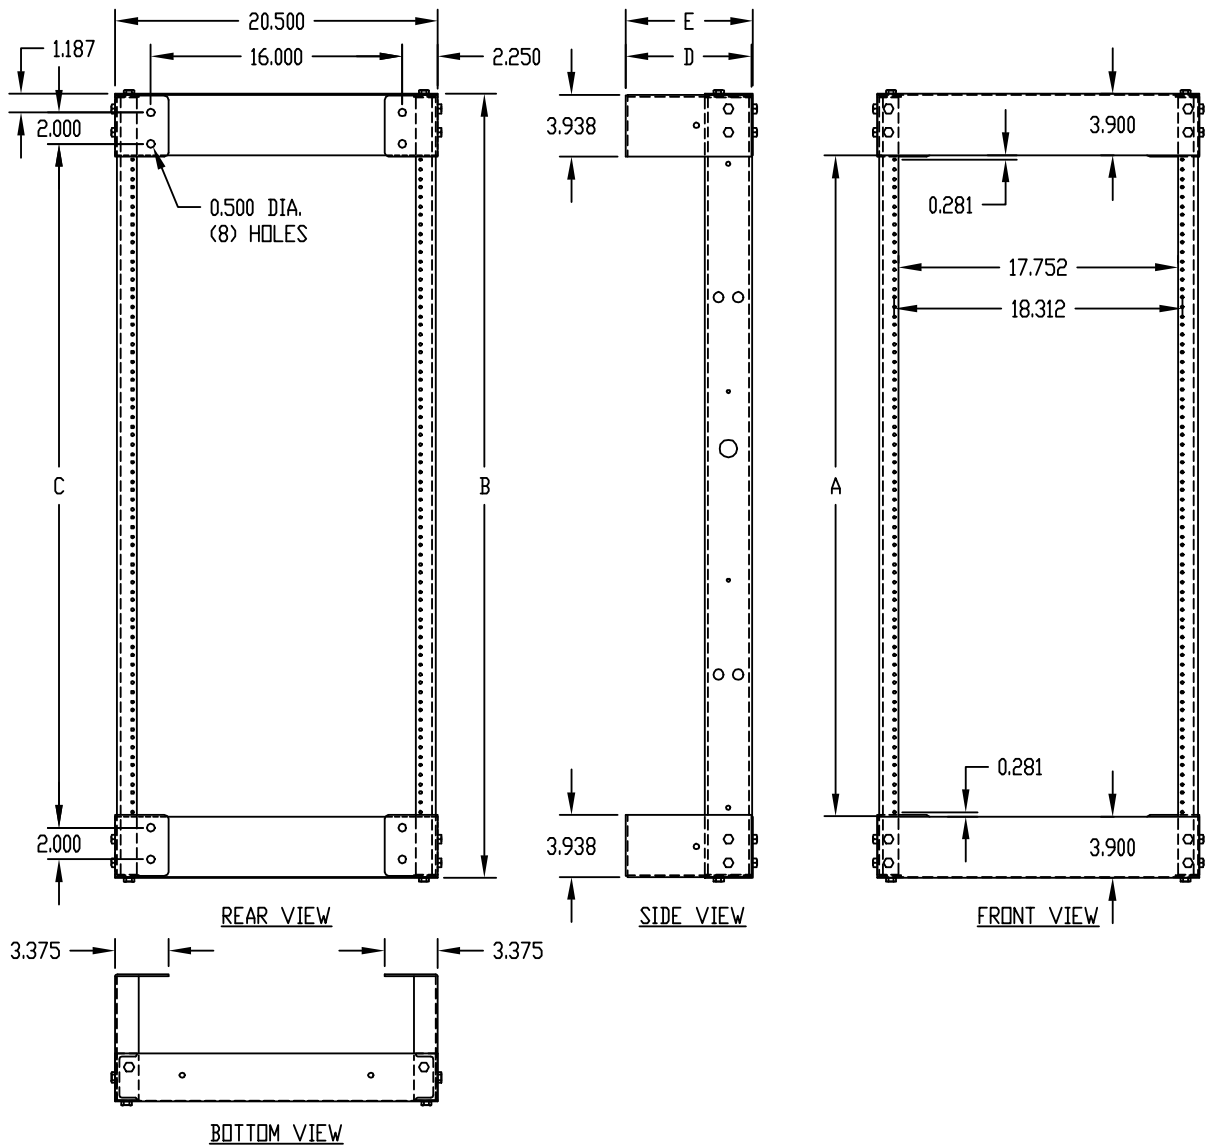

sales@integrated-circuit.com

PART NAME	WALL MOUNT RELAY RACK	PART No.	WRR-2242 & WRR-2243 & WRR-2244
-----------	-----------------------	----------	--------------------------------

LOAD RATING: 400 LBS. MAX.

UNITS ARE SHIPPED UNASSEMBLED

UPRIGHTS ARE TAPPED #12-24 ON E.I.A.
UNIVERSAL SPACING (FRONT & REAR)

MATERIAL:
 UPRIGHTS _____ ALUMINUM EXTRUSION
 MOUNTING BRACKETS, _____ 12 GA. STEEL
 HORIZONTAL ANGLES _____ 16 GA. STEEL

FINISH:
 UPRIGHTS _____ NATURAL
 HORIZONTAL ANGLES &
 MOUNTING BRACKETS _____ METALLIC GRAY

PART No.	A	B	C	D	E
WRR-2242	42.000	49.863	43.489	8.000	8.094
WRR-2243	42.000	49.863	43.489	12.000	12.094
WRR-2244	42.000	49.863	43.489	18.000	18.094