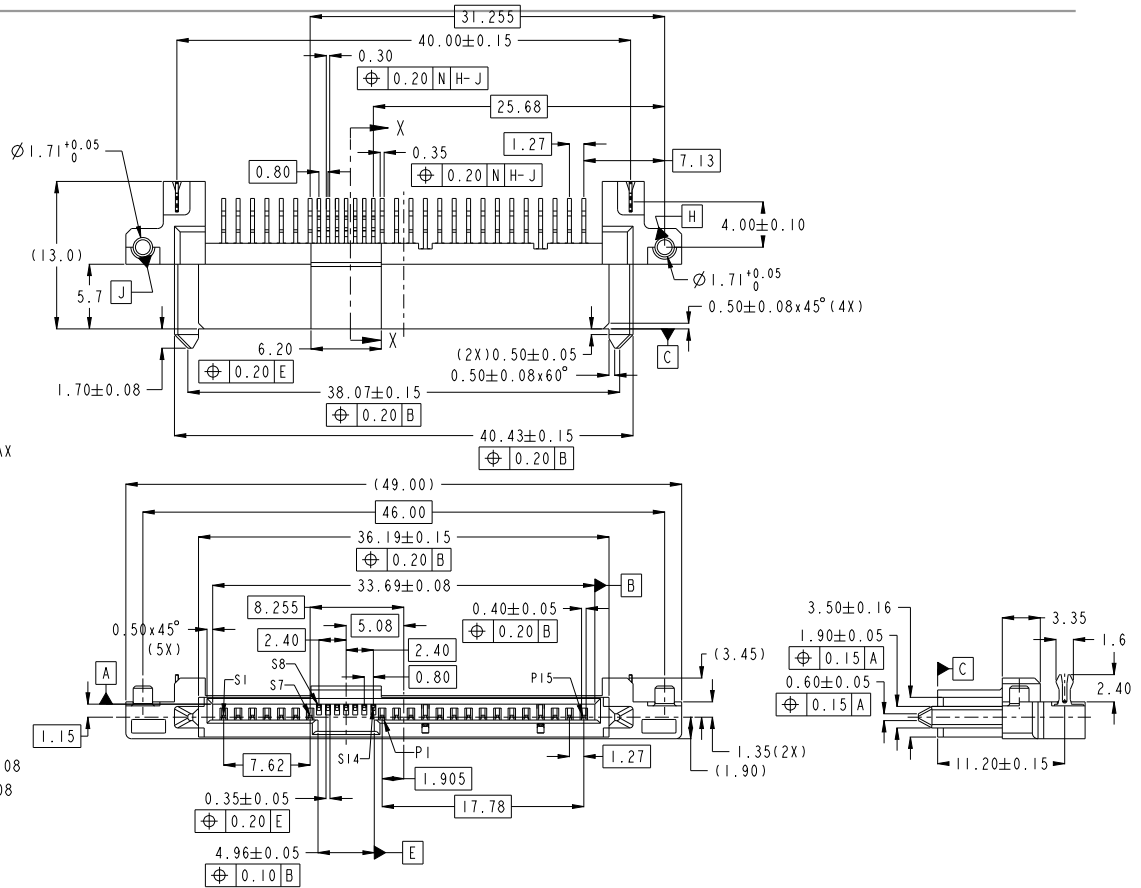

PRODUCT No.  
SEE TABLE

Copyright FCI

spec ref	-	dr	Koon-Pak Tay	20120409	projection	mm	size	A3	scale	1:1
tolerance std	ISO 406 ISO 1101	eng	Koon-Pak Tay	20120412	chr	-	ecn no	-	rel level	Released
surface	linear	appr	Chen-Hong Tan	20120418	product family	-	cat. no.	-	Product	Customer Draw
ISO 1302	angular	0°	±2°	www.fci.com	title	SAS RECEPTACLE RA SMT ASSY	eng no	10119649	rev	A
									Product	Customer Draw
									STATUS:Released	Printed: Apr 18, 2012