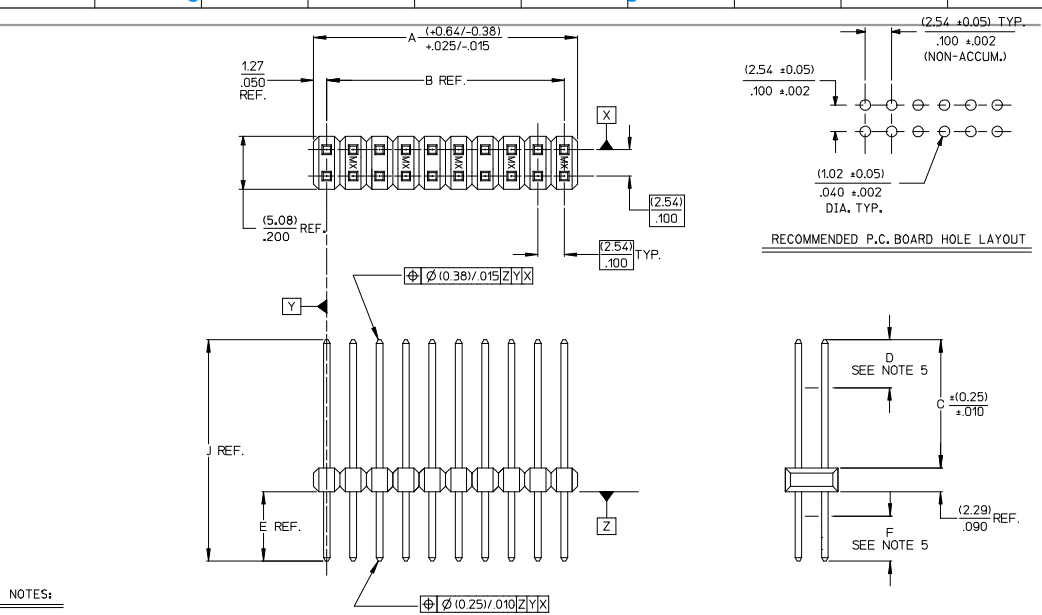

CKT. SIZE	DIM. A REF.		DIM. B REF.		
	(MM)	INCH	(MM)	INCH	
J	4	(5.08)	.200	(2.54)	.100
	6	(7.62)	.300	(5.08)	.200
	8	(10.16)	.400	(7.62)	.300
	10	(12.70)	.500	(10.16)	.400
	12	(15.24)	.600	(12.70)	.500
	14	(17.78)	.700	(15.24)	.600
I	16	(20.32)	.800	(17.78)	.700
	18	(22.86)	.900	(20.32)	.800
	20	(25.40)	1.000	(22.86)	.900
	22	(27.94)	1.100	(25.40)	1.000
	24	(30.48)	1.200	(27.94)	1.100
	26	(33.02)	1.300	(30.48)	1.200
	28	(35.56)	1.400	(33.02)	1.300
H	30	(38.10)	1.500	(35.56)	1.400
	32	(40.64)	1.600	(38.10)	1.500
	34	(43.18)	1.700	(40.64)	1.600
	36	(45.72)	1.800	(43.18)	1.700
	38	(48.26)	1.900	(45.72)	1.800
	40	(50.80)	2.000	(48.26)	1.900
G	42	(53.34)	2.100	(50.80)	2.000
	44	(55.88)	2.200	(53.34)	2.100
	46	(58.42)	2.300	(55.88)	2.200
	48	(60.96)	2.400	(58.42)	2.300
	50	(63.50)	2.500	(60.96)	2.400
	52	(66.04)	2.600	(63.50)	2.500
	54	(68.58)	2.700	(66.04)	2.600
F	56	(71.12)	2.800	(68.58)	2.700
	58	(73.66)	2.900	(71.12)	2.800
	60	(76.20)	3.000	(73.66)	2.900
	62	(78.74)	3.100	(76.20)	3.000
	64	(81.28)	3.200	(78.74)	3.100
	66	(83.82)	3.300	(81.28)	3.200
	68	(86.36)	3.400	(83.82)	3.300
E	70	(88.90)	3.500	(86.36)	3.400
	72	(91.44)	3.600	(88.90)	3.500
	74	(93.98)	3.700	(91.44)	3.600
	76	(96.52)	3.800	(93.98)	3.700
	78	(99.06)	3.900	(96.52)	3.800
	80	(101.60)	4.000	(99.06)	3.900
D	82	(104.14)	4.100	(101.60)	4.000
	84	(106.68)	4.200	(104.14)	4.100
	86	(109.22)	4.300	(106.68)	4.200
	88	(111.76)	4.400	(109.22)	4.300
	90	(114.30)	4.500	(111.76)	4.400
	92	(116.84)	4.600	(114.30)	4.500
C	94	(119.38)	4.700	(116.84)	4.600
	96	(121.92)	4.800	(119.38)	4.700
	98	(124.46)	4.900	(121.92)	4.800
	100	(127.00)	5.000	(124.46)	4.900

NOTES:

1. MATERIAL:
   PIN: COPPER ALLOY
   WAFER: GLASS FILLED LCP (LIQUID CRYSTAL POLYMER, UL 94V-0, COLOR: BLACK.
2. FINISH:
   TIN = (0.00380)/0.000150 MINIMUM TIN PLATE OVER (0.00127)/0.000050 MINIMUM NICKEL PLATE OVER (0.0038)/0.000015 MINIMUM GOLD PLATE IN SELECT AREA.
   15 GOLD = (0.00127)/0.000050 MINIMUM NICKEL PLATE OVER (0.00190)/0.000075 MINIMUM TIN PLATE IN SELECT AREA.
   30 GOLD = (0.00078)/0.000030 MINIMUM GOLD PLATE IN SELECT AREA, (0.00190)/0.000075 MINIMUM TIN PLATE IN SELECT AREA, OVER (0.00127)/0.000050 MINIMUM NICKEL PLATE OVERALL.
   GT 15 = (0.00038)/0.000015 MINIMUM GOLD PLATE IN SELECT AREA, (0.00254)/0.000100 MINIMUM TIN PLATE IN SELECT AREA, OVER (0.00127)/0.000050 MINIMUM NICKEL PLATE OVERALL.
3. PRODUCT SPECIFICATION NONE
4. PACKAGING INFORMATION: (UNLESS OTHERWISE NOTED IN TABLES) BULK PACK PER PK-70873-0353.
5. MEASURE POINT FOR PLATING THICKNESS.
6. FOR ASSEMBLIES WITH VOIDED PINS, REFER TO DRAWING NO. SDA-70280-5001-9999.
7. PIN PUSHOUT FORCE 3 POUNDS MINIMUM IN EITHER DIRECTION.
8. FOR ILLUSTRATION PURPOSES, 20 (DUAL 10) CIRCUIT SIZE IS SHOWN.
9. PINS MEET SOLDERABILITY SPEC SMES-152. ABSENCE OF PLATING PERMISSIBLE AT BANDOLIER PIN FAYING SURFACE. (APPROXIMATELY (0.64)/0.025 INCH LONG BY (0.15)/0.006 INCH WIDE AT 2 LOCATIONS)
10. PARTS CONFORM TO CLASS B OF COSMETIC SPECIFICATION PS-45499-002

ADD P/N 70280-1254 EC NO: LCP2006-2306 DRAWN: JELL 2008/03/3 CHKD: SCHMIDT 2008/04/07 APPROVED: JH DESCRIPTION: CGRID VT BKWY HDR 30 SAU 38CTK	QUALITY SYMBOLS ▽=0 ▽=0	GENERAL TOLERANCES (UNLESS SPECIFIED)		DIMENSION STYLE	SCALE	DESIGN UNITS	THIRD ANGLE PROJECTION
		mm	INCH	MM/IN	4:1	INCH	☉
G6	REF	4 PLACES ± --- ± ---	3 PLACES ± --- ± .005	DRAWN BY	DATE	TITLE	
		2 PLACES ± .13 ± .01	1 PLACE ± 0.25 ± ---	SMR	04/19/1993	SALES ASSY-HIGH TEMP. DUAL ROW WAFER W/BREAK-OFF OPT. .025 SQ PINS	
DRAFT WHERE APPLICABLE MUST REMAIN WITHIN DIMENSIONS		ANGULAR ±1/2°		APPROVED BY	DATE	MOLEX INCORPORATED	
SIZE C		SEE TABLE		MATERIAL NO.	DOCUMENT NO.	SHEET NO.	
				THIS DRAWING CONTAINS INFORMATION THAT IS PROPRIETARY TO MOLEX INCORPORATED AND SHOULD NOT BE USED WITHOUT WRITTEN PERMISSION		1 OF 9