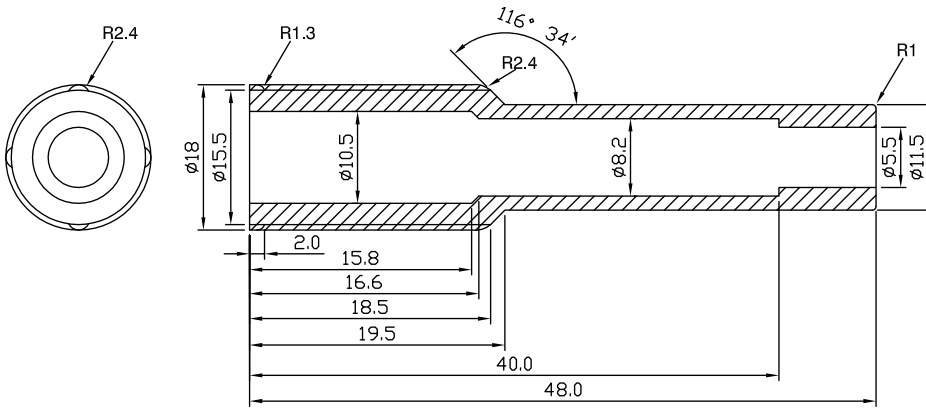

First Issue	JW	1	23 Nov 05
DESCRIPTION OF REVISION	APPVD	ISS	DATE

Cinch Connectivity Solutions
 7-13 Russel Way,
 Widford Industrial Estate,
 Chelmsford, Essex,
 CM1 3AA, UK.
 Tel: +44 (0) 1245 359515
 Fax: +44 (0) 1245 358938

SCALE: Not To Scale
 DIMENSIONS: mm
 TOLERANCES:
 ± 0.2mm unless
 otherwise stated

DRAWN BY: Jon Williams
 CHECKED BY: M Terry
 APPROVED BY: A Tusi
 DATE: 23 Nov 05

TITLE:
**Weather Boot for
 F-Type Connectors**

PART NUMBER:
WB-1
 PAGE: 1 of 1