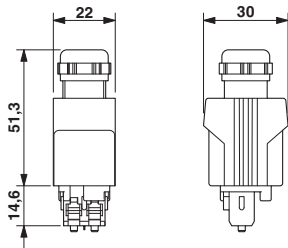

Technical data

Mechanical characteristics

Number of positions	2
Connection profile	SCRJ in acc. with IEC 61754-24
Locking type	Push Pull
Fiber	200/230 μm
Number of fibers	2.00
Insertion/withdrawal cycles	≥ 500
Cable diameter	7.50 mm
Type of cable	Round cable
Length of cable	2 m

Fiber optic cables - VS-P1212-P1218-C1001/ 2,0 - 1608906

Schematic diagram

Schematic diagram

Pin assignment plug SCRJ

Pin assignment plug SCRJ

Dimensioned drawing

Dimensioned drawing

SCRJ Push-Pull connector, IP67