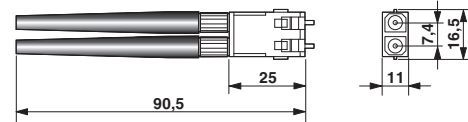

Fiber optic cables - VS-P1212-P1218-C1001/ 2,0 - 1608906

Schematic diagram

Schematic diagram

Pin assignment plug SCRJ

Pin assignment plug SCRJ

Dimensioned drawing

Dimensioned drawing

SCRJ Push-Pull connector, IP67