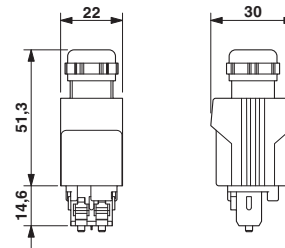

### Drawings

<https://www.phoenixcontact.com/us/products/1608935>

## Fiber optic cables - VS-P1215-P1215-C1001/ 1,0 - 1608935

Schematic diagram

Schematic diagram

Pin assignment plug SCRJ

Pin assignment plug SCRJ

Dimensioned drawing

Dimensioned drawing

SCRJ Push-Pull connector, IP67