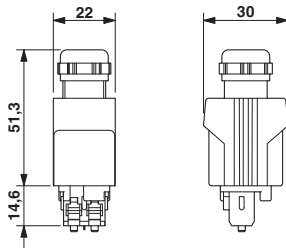

### Drawings

<https://www.phoenixcontact.com/us/products/1608935>

## Fiber optic cables - VS-P1215-P1215-C1001/ 1,0 - 1608935

Schematic diagram

Schematic diagram

Pin assignment plug SCRJ

Pin assignment plug SCRJ

Dimensioned drawing

Dimensioned drawing

SCRJ Push-Pull connector, IP67