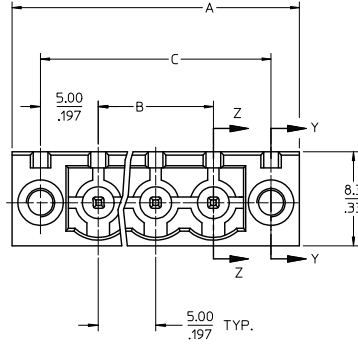

sales@integrated-circuit.com

SPECIFICATIONS:

1. Material:
 - (1). Body: PA66
 - (2). Pin: Brass
 - (3). Threaded insert: Brass
2. Wire range: N/A
3. Electrical rating: 300V, 15A
4. Wire strip length: N/A
5. Operating temperature: -40C to +105C
6. Max torque: N/A
7. Insulation resistance: DC 500V, 500M
8. Dielectric withstand: AC 2500V for 1 minute
9. Breakdown voltage: 4000V.
10. A = (B + 15.0mm)
11. B = (N - 1) x P
13. C = (B + 10mm)
12. P (PITCH) = 5.0mm (.197")
13. N = Number of positions available 2 through 24
14. Dims shown are for reference only

ADD DIMS & PCB LYT EC NO: IF620/6-12/9 DRAWN BY: 20/6/03/ZF CHECKED BY: LSK/20/6/03/ZB APPROVED BY: 20/6/03/ZS	QUALITY SYMBOLS ▽=0 ▽=0	GENERAL TOLERANCES (UNLESS SPECIFIED)		DIMENSION STYLE		SCALE	DESIGN UNITS	THIRD ANGLE PROJECTION	
				MM/IN		4:1	INCH		
				mm	INCH	DRAWN BY	DATE	TITLE	
				4 PLACES ± .0015	± .0015	LROTHAUS	12/6/05	5.0MM, EURO HEADER, VERTICAL, MOUNTING	
		3 PLACES ± 0.038	± .005	CHECKED BY	DATE	molex			
		2 PLACES ± 0.13	± .01	C. YORK	01/06/06			DOCUMENT NO. SD-39525-002	SHEET NO. 1 OF 2
		1 PLACE ± 0.3	± .---	APPROVED BY	DATE				
		0 PLACE ± .	± .	MATERIAL NO.					
		ANGULAR ± 2 °		DRAFT WHERE APPLICABLE MUST REMAIN WITHIN DIMENSIONS		SEE SHEET 2			
				SIZE C		THIS DRAWING CONTAINS INFORMATION THAT IS PROPRIETARY TO MOLEX INCORPORATED AND SHOULD NOT BE USED WITHOUT WRITTEN PERMISSION			