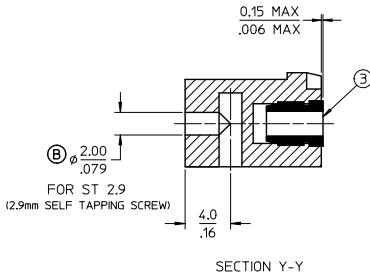

sales@integrated-circuit.com

SPECIFICATIONS:

1. Material:
 - (1). Body: PA66
 - (2). Pin: Brass
 - (3). Threaded insert: Brass
2. Wire range: N/A
3. Electrical rating: 300V, 15A
4. Wire strip length: N/A
5. Operating temperature: -40C to +105C
6. Max torque: N/A
7. Insulation resistance: DC 500V, 500M
8. Dielectric withstand: AC 2500V for 1 minute
9. Breakdown voltage: 4000V.
10. A = (B + 15.0mm)
11. B = (N - 1) x P
13. C = (B + 10mm)
12. P (PITCH) = 5.0mm (.197")
13. N = Number of positions available 2 through 24
14. Dims shown are for reference only

ADD DIMS & PCB LYT EC NO: IF620/6-12/9 DRAWN BY: 20/6/03/ZF CHECKED BY: LSK/20/6/03/ZB APPROVED BY: 20/6/03/ZS	QUALITY SYMBOLS ▽=0 ▽=0	GENERAL TOLERANCES (UNLESS SPECIFIED)		DIMENSION STYLE		SCALE	DESIGN UNITS	THIRD ANGLE PROJECTION	
				MM/IN		4:1	INCH		
				mm	INCH	DRAWN BY	DATE	TITLE	
				4 PLACES ± .0015	± .0015	LROTHAUS	12/6/05	5.0MM, EURO HEADER, VERTICAL, MOUNTING	
		3 PLACES ± 0.038	± .005	CHECKED BY	DATE	molex			
		2 PLACES ± 0.13	± .01	C. YORK	01/06/06			DOCUMENT NO. SD-39525-002	SHEET NO. 1 OF 2
		1 PLACE ± 0.3	± .---	APPROVED BY	DATE				
		0 PLACE ± .	± .	MATERIAL NO.					
		ANGULAR ± 2 °		DRAFT WHERE APPLICABLE MUST REMAIN WITHIN DIMENSIONS		SEE SHEET 2			
				SIZE C		THIS DRAWING CONTAINS INFORMATION THAT IS PROPRIETARY TO MOLEX INCORPORATED AND SHOULD NOT BE USED WITHOUT WRITTEN PERMISSION			