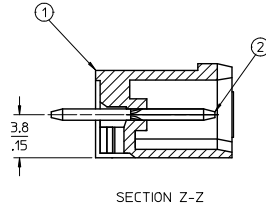

sales@integrated-circuit.com

SPECIFICATIONS:

1. Material:
 - (1). Body: PA66
 - (2). Pin: Brass
 - (3). Threaded insert: Brass
2. Wire range: N/A
3. Electrical rating: 300V, 15A
4. Wire strip length: N/A
5. Operating temperature: -40C to +105C
6. Max torque: N/A
7. Insulation resistance: DC 500V, 500M
8. Dielectric withstand: AC 2500V for 1 minute
9. Breakdown voltage: 4000V.
10. A = (B + 15.0mm)
11. B = (N - 1) x P
13. C = (B + 10mm)
12. P (PITCH) = 5.0mm (.197")
13. N = Number of positions available 2 through 24
14. Dims shown are for reference only

ADD DIMS & PCB LYT EC NO: IF620/6-12/9 DRAWN BY: 20/6/03/ZF CHECKED BY: LSK/20/6/03/ZB APPROVED BY: 20/6/03/ZS	QUALITY SYMBOLS ▽=0 ▽=0	GENERAL TOLERANCES (UNLESS SPECIFIED)		DIMENSION STYLE		SCALE	DESIGN UNITS	THIRD ANGLE PROJECTION	
				MM/IN		4:1	INCH		
				mm	INCH	DRAWN BY	DATE	TITLE	
				4 PLACES ± .0015	± .0015	LROTHAUS	12/6/05	5.0MM, EURO HEADER, VERTICAL, MOUNTING	
		3 PLACES ± 0.038	± .005	CHECKED BY	DATE	molex			
		2 PLACES ± 0.13	± .01	C. YORK	01/06/06			DOCUMENT NO. SD-39525-002	SHEET NO. 1 OF 2
		1 PLACE ± 0.3	± .---	APPROVED BY	DATE				
		0 PLACE ± .	± .	MATERIAL NO.					
		ANGULAR ± 2 °		DRAFT WHERE APPLICABLE MUST REMAIN WITHIN DIMENSIONS		SEE SHEET 2			
				SIZE C		THIS DRAWING CONTAINS INFORMATION THAT IS PROPRIETARY TO MOLEX INCORPORATED AND SHOULD NOT BE USED WITHOUT WRITTEN PERMISSION			