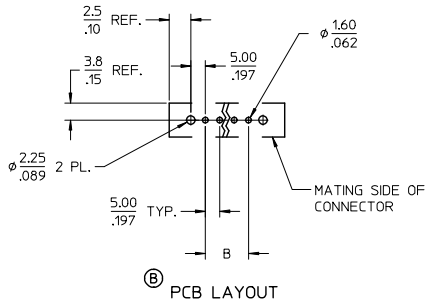

sales@integrated-circuit.com

SPECIFICATIONS:

1. Material:
 - (1). Body: PA66
 - (2). Pin: Brass
 - (3). Threaded insert: Brass
2. Wire range: N/A
3. Electrical rating: 300V, 15A
4. Wire strip length: N/A
5. Operating temperature: -40C to +105C
6. Max torque: N/A
7. Insulation resistance: DC 500V, 500M
8. Dielectric withstand: AC 2500V for 1 minute
9. Breakdown voltage: 4000V.
10. A = (B + 15.0mm)
11. B = (N - 1) x P
13. C = (B + 10mm)
12. P (PITCH) = 5.0mm (.197")
13. N = Number of positions available 2 through 24
14. Dims shown are for reference only

ADD DIMS & PCB LYT EC NO: IF620/6-12/9 DRAWN BY: 20/6/03/ZF CHECKED BY: LSK/20/6/03/ZB APPROVED BY: 20/6/03/ZS	QUALITY SYMBOLS ▽=0 ▽=0	GENERAL TOLERANCES (UNLESS SPECIFIED)		DIMENSION STYLE		SCALE	DESIGN UNITS	THIRD ANGLE PROJECTION	
				MM/IN		4:1	INCH		
				mm	INCH	DRAWN BY	DATE	TITLE	
				4 PLACES ± .0015	± .0015	LROTHAUS	12/6/05	5.0MM, EURO HEADER, VERTICAL, MOUNTING	
		3 PLACES ± 0.038	± .005	CHECKED BY	DATE	molex			
		2 PLACES ± 0.13	± .01	C. YORK	01/06/06			DOCUMENT NO. SD-39525-002	SHEET NO. 1 OF 2
		1 PLACE ± 0.3	± .---	APPROVED BY	DATE				
		0 PLACE ± .	± .	MATERIAL NO.					
		ANGULAR ± 2 °		DRAFT WHERE APPLICABLE MUST REMAIN WITHIN DIMENSIONS		SEE SHEET 2			
				SIZE C		THIS DRAWING CONTAINS INFORMATION THAT IS PROPRIETARY TO MOLEX INCORPORATED AND SHOULD NOT BE USED WITHOUT WRITTEN PERMISSION			