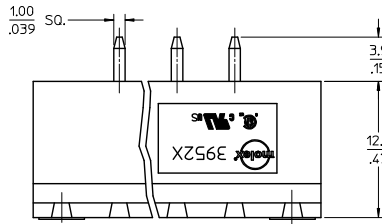

sales@integrated-circuit.com

SPECIFICATIONS:

1. Material:
 - (1). Body: PA66
 - (2). Pin: Brass
 - (3). Threaded insert: Brass
2. Wire range: N/A
3. Electrical rating: 300V, 15A
4. Wire strip length: N/A
5. Operating temperature: -40C to +105C
6. Max torque: N/A
7. Insulation resistance: DC 500V, 500M
8. Dielectric withstand: AC 2500V for 1 minute
9. Breakdown voltage: 4000V.
10. A = (B + 15.0mm)
11. B = (N - 1) x P
13. C = (B + 10mm)
12. P (PITCH) = 5.0mm (.197")
13. N = Number of positions available 2 through 24
14. Dims shown are for reference only

ADD DIMS & PCB LYT EC NO: IF620/6-12/9 DRAWN BY: 20/6/03/ZF CHECKED BY: LSK/20/6/03/ZB APPROVED BY: 20/6/03/ZS	QUALITY SYMBOLS ▽=0 ▽=0	GENERAL TOLERANCES (UNLESS SPECIFIED)		DIMENSION STYLE		SCALE	DESIGN UNITS	THIRD ANGLE PROJECTION	
				MM/IN		4:1	INCH		
				mm	INCH	DRAWN BY	DATE	TITLE	
				4 PLACES ± .0015	± .0015	LROTHAUS	12/6/05	5.0MM, EURO HEADER, VERTICAL, MOUNTING	
		3 PLACES ± 0.038	± .005	CHECKED BY	DATE	molex			
		2 PLACES ± 0.13	± .01	C. YORK	01/06/06			DOCUMENT NO. SD-39525-002	SHEET NO. 1 OF 2
		1 PLACE ± 0.3	± .---	APPROVED BY	DATE				
		0 PLACE ± .	± .	MATERIAL NO.					
		ANGULAR ± 2 °		DRAFT WHERE APPLICABLE MUST REMAIN WITHIN DIMENSIONS		SEE SHEET 2			
				SIZE C		THIS DRAWING CONTAINS INFORMATION THAT IS PROPRIETARY TO MOLEX INCORPORATED AND SHOULD NOT BE USED WITHOUT WRITTEN PERMISSION			