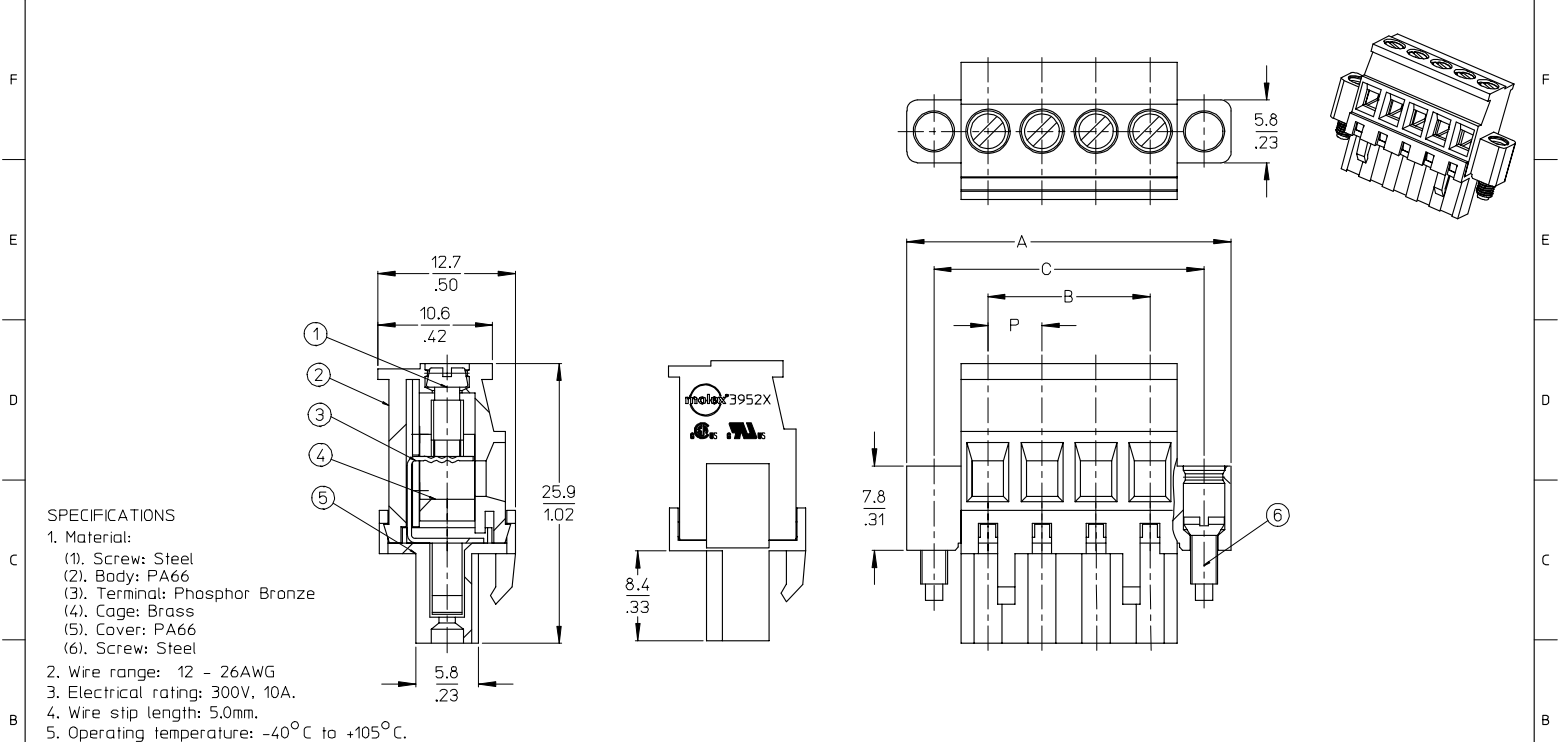

sales@integrated-circuit.com

10 9 8 7 6 5 4 3 2 1

SPECIFICATIONS

1. Material:
 - (1). Screw: Steel
 - (2). Body: PA66
 - (3). Terminal: Phosphor Bronze
 - (4). Cage: Brass
 - (5). Cover: PA66
 - (6). Screw: Steel
2. Wire range: 12 - 26AWG
3. Electrical rating: 300V, 10A.
4. Wire strip length: 5.0mm.
5. Operating temperature: -40°C to +105°C.
6. Max torque: 3 in.-lbs.
7. Insulation resistance: DC 500V, 500 Megohms.
8. Dielectric withstand: AC 2500V for 1 minute
9. Breakdown voltage: 4000V
10. Contact resistance: <10 milliohms
11. DIM. A = (N + 2)X P
12. DIM. B = (N - 1)X P
13. DIM. C = (N + 1)X P
14. DIM. P (PITCH) = 5.00mm (.197")
15. N = Number of positions available 2 through 24.
16. ALL COMPONENTS ARE ROHS COMPLIANT.

RELEASE TO PROD EC NO: ETC2006-0308 DRAWN BY C. YORK 2006/03/16 CHECKED BY R. DEROSS 2006/03/16 APPROVED BY R. DEROSS 2006/03/16	QUALITY SYMBOLS ▽=0 ▽=0	GENERAL TOLERANCES (UNLESS SPECIFIED)		DIMENSION STYLE MM/IN		SCALE 3:1	DESIGN UNITS INCH	THIRD ANGLE PROJECTION		
		4 PLACES ±.30 ±.015	3 PLACES ±0.038 ±.005	2 PLACES ±0.13 ±.01	1 PLACE ±0.3 ±.---	DRAWN BY C. YORK DATE 2006/03/16	CHECKED BY R. DEROSS DATE 2006/03/16	TITLE 5.0MM, EURO PLUG, VERTICAL, REAR WIRE ENTRY WITH MOUNTING ENDS		
		ANGULAR ± 2 °				APPROVED BY R. DEROSS DATE 2006/03/16	MOLEX INCORPORATED			
		DRAFT WHERE APPLICABLE MUST REMAIN WITHIN DIMENSIONS		MATERIAL NO. SEE SHT. 2 SIZE B	DOCUMENT NO. SD-39527-001	SHEET NO. 1 OF 2				