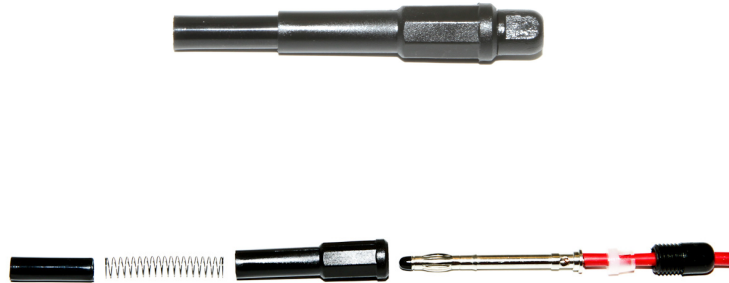

Distributor of Mueller Electric Co. : Excellent Integrated System Limited

Datasheet of BU-P122505-0 - RTRCTBLE BANANA PLUG BK

Contact us: sales@integrated-circuit.com Website: www.integrated-circuit.com

sales@integrated-circuit.com

Part Number: BU-P122505-*

Retractable Banana Plug

- Fits all standard 4mm Banana Jacks
- Spring loaded retractable banana sheath provides electrical protection when cable is not mounted and slides out of the way when pressed into a non-shrouded jack.
- Easy solder connection with wire between 18-22 AWG.
- Collet provides strain relief on wire
- Material: Contacts – Beryllium Copper
Body – Glass filled Nylon
- Rating: 20 Amps, Hands free testing up to 1000V. @ 105°C
- Colors -0 black, -2 red, (* in Part number indicates color)
- RoHS Compliant