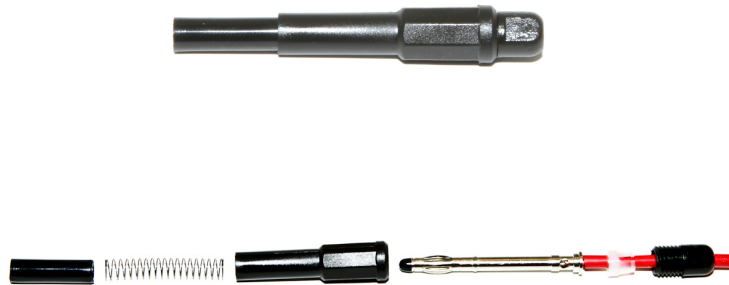

## Excellent Integrated System Limited

Stocking Distributor

Click to view price, real time Inventory, Delivery & Lifecycle Information:

[Mueller Electric Co.](#)  
[BU-P122505-2](#)

For any questions, you can email us directly:

[sales@integrated-circuit.com](mailto:sales@integrated-circuit.com)

**Part Number: BU-P122505-\***

**Retractable Banana Plug**

- Fits all standard 4mm Banana Jacks
- Spring loaded retractable banana sheath provides electrical protection when cable is not mounted and slides out of the way when pressed into a non-shrouded jack.
- Easy solder connection with wire between 18-22 AWG.
- Collet provides strain relief on wire
- Material: Contacts – Beryllium Copper  
Body – Glass filled Nylon
- Rating: 20 Amps, Hands free testing up to 1000V. @ 105°C
- Colors -0 black, -2 red, (\* in Part number indicates color)
- RoHS Compliant