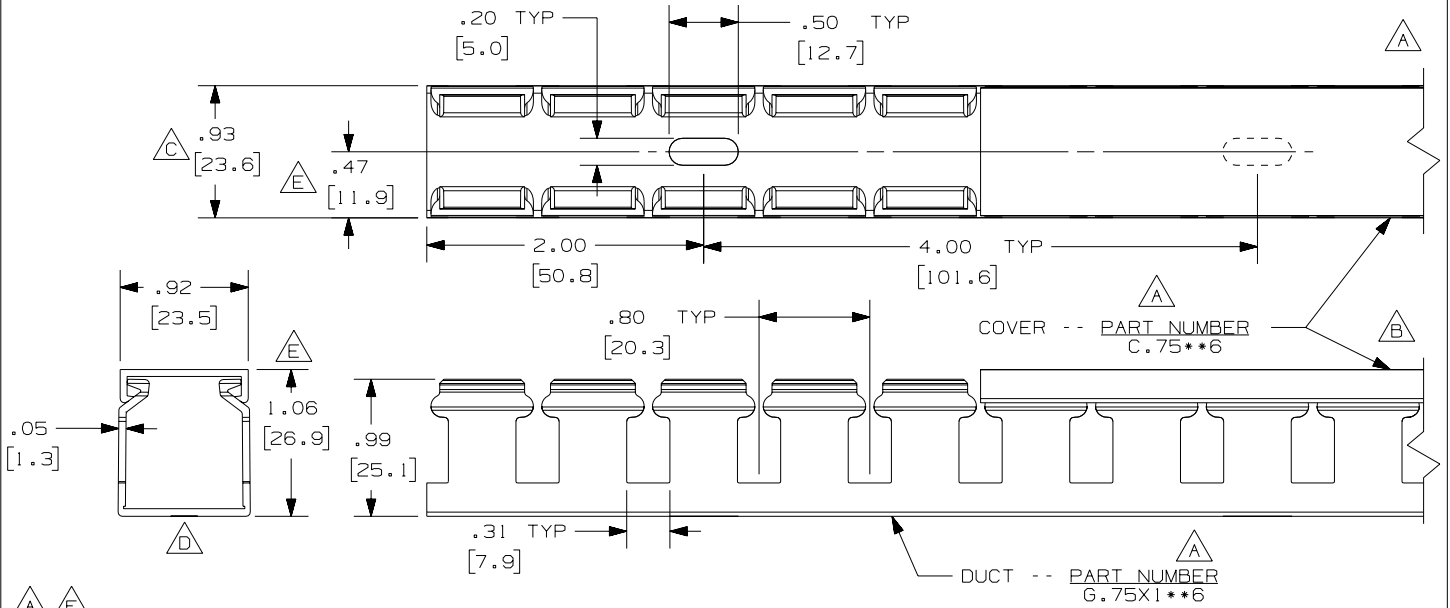

THIS COPY IS PROVIDED ON A RESTRICTED BASIS AND IS NOT TO BE USED IN ANY WAY DETRIMENTAL TO THE INTERESTS OF PANDUIT CORP.

A **F**

NOTE.

1. ALL DIMENSIONS ARE REFERENCE ONLY.
2. DIMENSIONS IN PARENTHESES ARE METRIC.
3. THE ** DENOTE COLOR.
4. DUCT AND COVER AVAILABLE IN 6 FT [1828.8] LENGTHS.

CAD FILENAME/LAYERS		D110000C_DC/01A	
PANDUIT		CORP. TINLEY PARK, ILLINOIS	
WIRING DUCT - TYPE G DUCT WITH COVER		.75 X 1	
MARKETING DRAWING			
DRAWN BY	MAT'L:	SCALE	FULL
JCST	PVC	DRAWING NO.	
DATE		36897-692	DWG
2-24-03			A
CHK'D			SIZE
JGG			

REV	DATE	BY	CHK	DESCRIPTION
--	-----	---	---	F. ADDED LENGTH NOTE E. CORRECTED DIMENSION
2	7-6-07	JCST	MKBE	D. DELETED DIMENSIONS C. ADDED DIMENSIONS
1	4-23-04	JCST	MKBE	B. CHANGED VIEW A. ADDED TOP VIEW, LABEL AND NOTES
R	2-24-03	JCST	JGG	DRAWING RELEASED