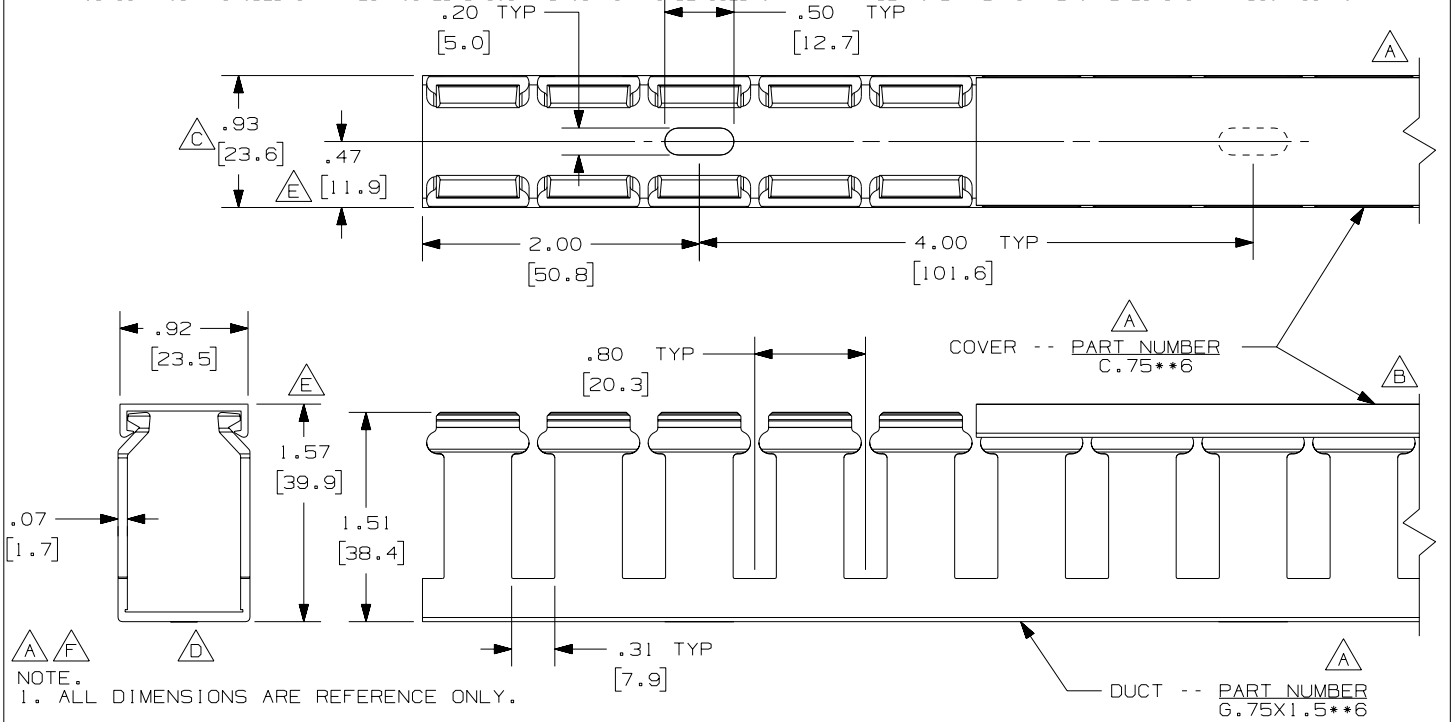

THIS COPY IS PROVIDED ON A RESTRICTED BASIS AND IS NOT TO BE USED IN ANY WAY DETRIMENTAL TO THE INTERESTS OF PANDUIT CORP.

- NOTE.
1. ALL DIMENSIONS ARE REFERENCE ONLY.
  2. DIMENSIONS IN PARENTHESES ARE METRIC.
  3. THE \*\* DENOTE COLOR.
  4. DUCT AND COVER ARE AVAILABLE IN 6 FT [1828.8] LENGTHS.

DRAWING NO. 36897-693  
DWG SIZE A