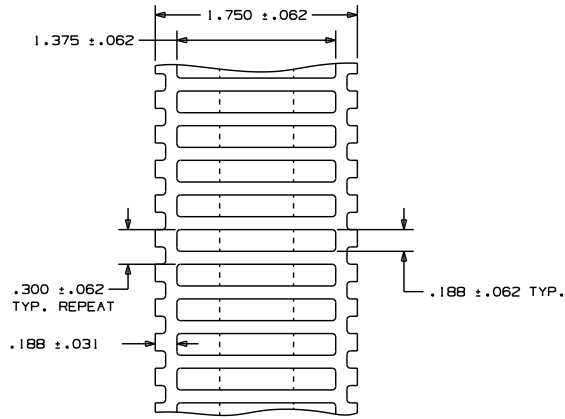

sales@integrated-circuit.com

THIS COPY IS PROVIDED ON A RESTRICTED BASIS AND IS NOT TO BE USED IN ANY WAY DETRIMENTAL TO THE INTERESTS OF PANDUIT CORP.

FEED DIRECTION AND
 ORIENTATION OF
 FINISHED PRODUCT ROLLS

PART NUMBER	COLOR	MATERIAL	LABELS/ROLL	LABEL CODE
L3PJ1WH	WHITE	GMY	500	2607
L3PJ1CL	CLEAR	GMY	500	2607

										CAD FILENAME/LAYERS		100318DY_DS_C10792/11A			
														CORP. TINLEY PARK, ILLINOIS	
										CUSTOMER DRAWING L53 NETWORK SUPPLIES, MINI-JACK LABEL: L3PJ1					
										UNLESS OTHERWISE SPECIFIED, DIMENSIONAL TOLERANCES ARE: (.X) ± .12 (.XXX) ± .025 (.XX) ± .062 ANGLES ±				UNLESS OTHERWISE SPECIFIED, ALL DIMENSIONS ARE GIVEN IN INCHES, THIRD ANGLE PROJECTION.	
										DRAWN BY RVU		MAT'L:		SCALE NONE	
										DATE 10/2/09		SEE TABLE		DRAWING NO.	
										CHK'D				C10792	
0	10/2/09	RVU	DRAWING RELEASE.				5865	R					Dwg A		
REV	DATE	BY	CHK	DESCRIPTION				ECN	R	CUST	SUP			SIZE	