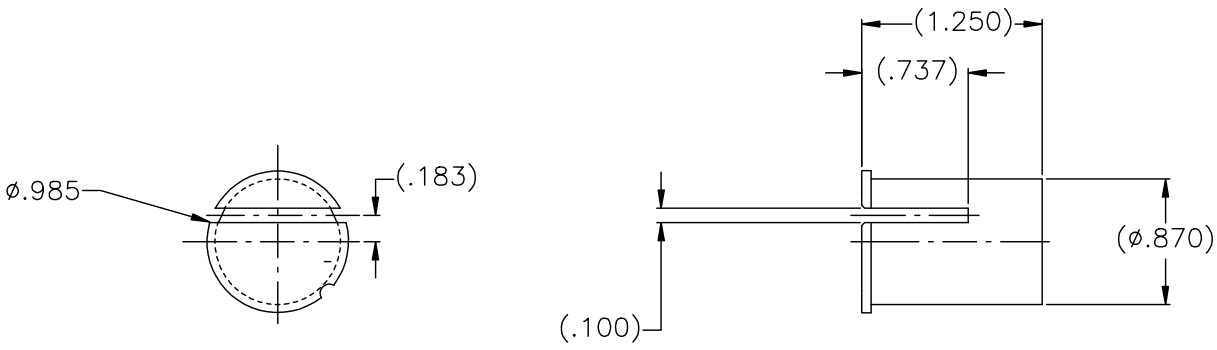

USE WITH AMT23157DA DIE ASSEMBLY.

AMT23156L-ENV

**UNCONTROLLED DOCUMENT
WILL NOT BE UPDATED**

2. MAT'L: REF. 2024 ALUM.

NOTES: 1. THIS IS AN AUTOCAD DRAWING, DO NOT CHANGE MANUALLY.

					THESE DRAWINGS, SPECIFICATIONS OR OTHER DATA ARE AND REMAIN, THE PROPERTY OF ASTRO TOOL CORP. AND MUST BE RETURNED UPON REQUEST. THEY CONTAIN INFORMATION OWNED AND/OR DEVELOPED BY ASTRO AT ITS OWN PRIVATE EXPENSE AND MAY NOT BE USED, DUPLICATED OR DISCLOSED TO OTHERS, IN WHOLE OR IN PART FOR DESIGN, MANUFACTURE OR PROCUREMENT WITHOUT THE WRITTEN PERMISSION OF ASTRO TOOL CORP. EACH AND EVERY TIME.	SCALE: N.T.S. DWN BY: DYO DATE: 05-10-13 APPROVED:	UNLESS OTHERWISE SPECIFIED: DECIMALS: .XXX ± .005 .XX ± .010 .X ± .030 ANGLES: ± 1°	ASTRO TOOL CORP. 21615 S.W. TUALATIN VALLEY HWY., BEAVERTON OR 97006	CAGE 58164
A	NEW RELEASE.	DYO	05-10-13	MMK				DESCRIPTION: ENVELOPE DRAWING: AMT23156L LOCATOR, 4 GAGE	
REV.	DESCRIPTION	BY	DATE	APR.				PART NO. A AMT23156L-ENV