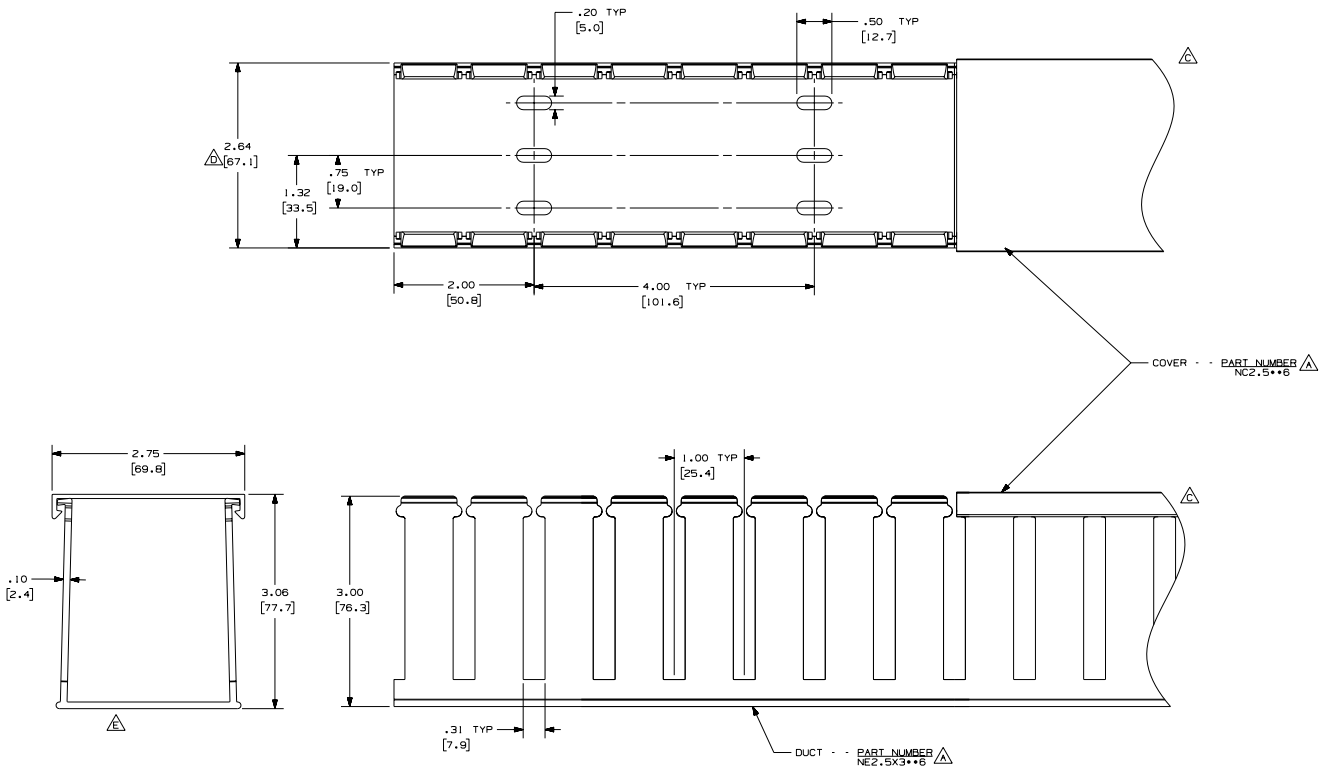

1. NOTE:
1. ALL DIMENSIONS ARE REFERENCE ONLY.
  2. DIMENSIONS IN PARENTHESES ARE METRIC.
  3. NORLYL® IS A REGISTERED TRADEMARK OF GENERAL ELECTRIC.
  4. DUCT AND COVER ARE AVAILABLE IN 6 FT (1828.8) LENGTHS.

				D:\FILINGS\DCS		D11000RW_DC_01B	
				PANDUIT			
				CORP., TINLEY PARK, ILLINOIS			
				WIRING DUCT - TYPE NE WITH COVER			
				2.5 X 3			
				MARKETING DRAWING			
...	.....	...	...	F. ADDED LENGTH NOTE	DRN BY	MAT'L	SOLE
2	8-7-07	JCS	MBE	E. DELETED DIMENSION	JPNJ		FULL
1	8-16-05	JCS	MBE	D. ADDED DIMENSION		Halogen Free	
R	10-16-03	JHN	JCS	B. CHANGED TITLE BLOCK C. CHANGED VIEWS		NORLYL®	
				A. ADDED LABELS AND NOTES		Material	36897-950
REV	DATE	BY	CHK	DESCRIPTION	DRN BY	CHK	SIZE
					JCS		C