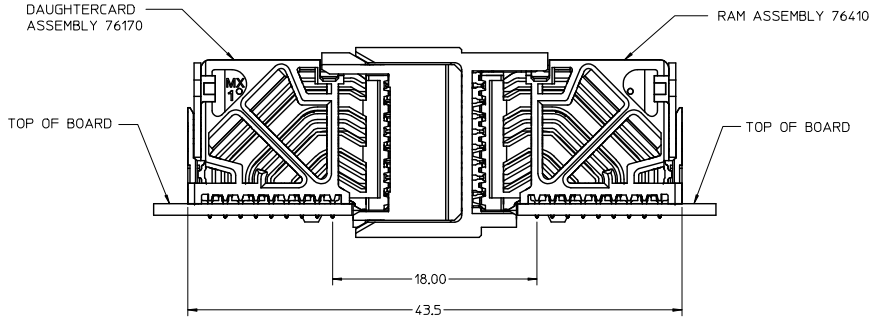

## Excellent Integrated System Limited

Stocking Distributor

Click to view price, real time Inventory, Delivery & Lifecycle Information:

[Molex Connector Corporation](#)  
[0764103804](#)

For any questions, you can email us directly:

[sales@integrated-circuit.com](mailto:sales@integrated-circuit.com)

COPLANAR APPLICATION

COPLANAR MATED SIGNAL PATHS

SEE SHEET 1 EC NO: UCP2016-0079 DRAWN BY MILLER 2015/07/07 CHKD: APPR: TELD 2015/07/07 REV	QUALITY SYMBOLS	GENERAL TOLERANCES (UNLESS SPECIFIED)	DIMENSION STYLE	SCALE	DESIGN UNITS	THIRD ANGLE PROJECTION
	▽=0	mm INCH	MM ONLY	4:1	METRIC	
	▽=0	4 PLACES ± --- ± ---	DRAWN BY	DATE	TITLE	
	▽=0	3 PLACES ± --- ± ---	JLAURX	2008/10/21	IMPACT 3 PAIR RAM GUIDE LEFT SIGNAL MODULE SALES DRAWING	
	2 PLACES ± 0.13 ± ---	CHECKED BY	DATE	molex DOCUMENT NO. SD-76410-002 SHEET NO. 2 OF 2		
	1 PLACE ± 0.25 ± ---	JJONIAK	2008/10/21			
	0 PLACE ± ±	APPROVED BY	DATE	THIS DRAWING CONTAINS INFORMATION THAT IS PROPRIETARY TO MOLEX INCORPORATED AND SHOULD NOT BE USED WITHOUT WRITTEN PERMISSION		
		JLAURX	2008/10/21			