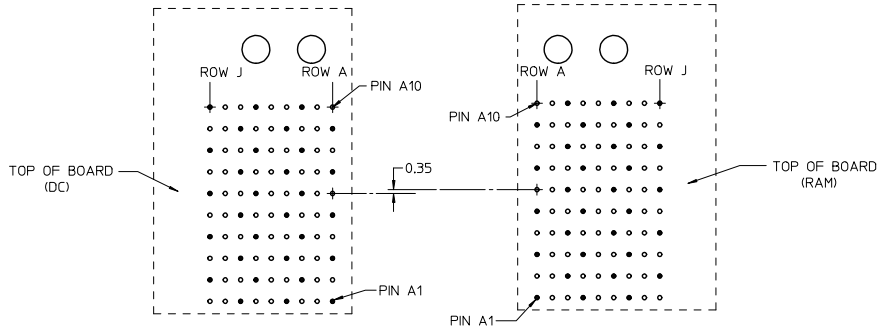

[sales@integrated-circuit.com](mailto:sales@integrated-circuit.com)

COPLANAR APPLICATION

COPLANAR MATED SIGNAL PATHS

SEE SHEET 1 EC NO: UCP2016-0079 DRAWN BY MILLER 2015/07/07 CHKD: APPR: TELD 2015/07/07 REV	QUALITY SYMBOLS	GENERAL TOLERANCES (UNLESS SPECIFIED)	DIMENSION STYLE	SCALE	DESIGN UNITS	THIRD ANGLE PROJECTION
	▽=0	mm INCH	MM ONLY	4:1	METRIC	
	▽=0	4 PLACES ± --- ± ---	DRAWN BY	DATE	TITLE	
	▽=0	3 PLACES ± --- ± ---	JLAURX	2008/10/21	IMPACT 3 PAIR RAM GUIDE LEFT SIGNAL MODULE SALES DRAWING	
	2 PLACES ± 0.13 ± ---	CHECKED BY	DATE	molex DOCUMENT NO. SD-76410-002 SHEET NO. 2 OF 2		
	1 PLACE ± 0.25 ± ---	JJONIAK	2008/10/21			
	0 PLACE ± ±	APPROVED BY	DATE	THIS DRAWING CONTAINS INFORMATION THAT IS PROPRIETARY TO MOLEX INCORPORATED AND SHOULD NOT BE USED WITHOUT WRITTEN PERMISSION		
		JLAURX	2008/10/21			