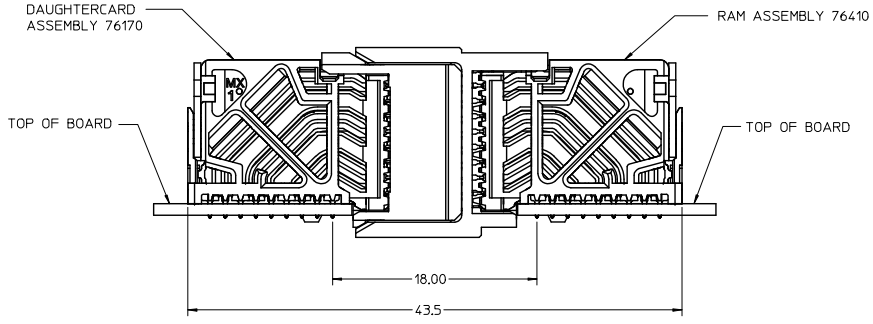

Excellent Integrated System Limited

Stocking Distributor

Click to view price, real time Inventory, Delivery & Lifecycle Information:

[Molex Connector Corporation](#)
[0764103807](#)

For any questions, you can email us directly:

sales@integrated-circuit.com

COPLANAR APPLICATION

COPLANAR MATED SIGNAL PATHS

SEE SHEET 1 EC NO: UCP2016-0079 DRAWN BY: MILLER 2015/07/07 CHKD: APPR: TELD 2015/07/07 REV	QUALITY SYMBOLS	GENERAL TOLERANCES (UNLESS SPECIFIED)	DIMENSION STYLE	SCALE	DESIGN UNITS	THIRD ANGLE PROJECTION
	▽=0	mm INCH	MM ONLY	4:1	METRIC	
	▽=0	4 PLACES ± --- ± ---	DRAWN BY	DATE	TITLE	
	▽=0	3 PLACES ± --- ± ---	JLAURX	2008/10/21	IMPACT 3 PAIR RAM GUIDE LEFT SIGNAL MODULE SALES DRAWING	
	2 PLACES ± 0.13 ± ---	CHECKED BY	DATE	molex DOCUMENT NO. SD-76410-002 SHEET NO. 2 OF 2		
	1 PLACE ± 0.25 ± ---	JJONIAK	2008/10/21			
	0 PLACE ± ±	APPROVED BY	DATE	THIS DRAWING CONTAINS INFORMATION THAT IS PROPRIETARY TO MOLEX INCORPORATED AND SHOULD NOT BE USED WITHOUT WRITTEN PERMISSION		
	ANGULAR ± 1/2°	JLAURX	2008/10/21			
	DRAFT WHERE APPLICABLE MUST REMAIN WITHIN DIMENSIONS	MATERIAL NO.	SEE TABLE			