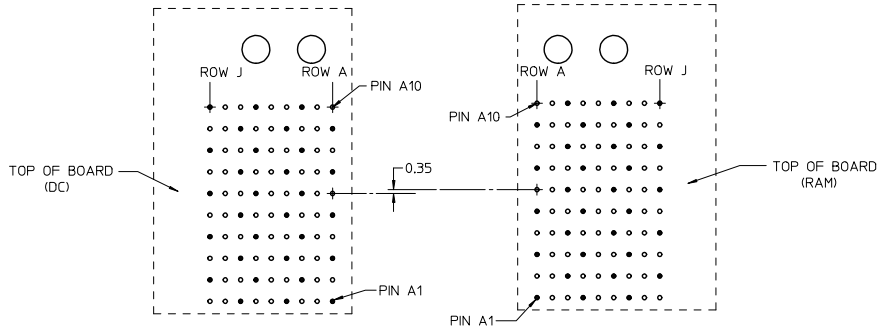

sales@integrated-circuit.com

COPLANAR APPLICATION

COPLANAR MATED SIGNAL PATHS

SEE SHEET 1 EC NO: UCP2016-0079 DRAWN BY: MILLER 2015/07/07 CHKD: APPR: TELD 2015/07/07 REV	QUALITY SYMBOLS	GENERAL TOLERANCES (UNLESS SPECIFIED)	DIMENSION STYLE	SCALE	DESIGN UNITS	THIRD ANGLE PROJECTION
	▽=0	mm INCH	MM ONLY	4:1	METRIC	
	▽=0	4 PLACES ± --- ± ---	DRAWN BY	DATE	TITLE	
	▽=0	3 PLACES ± --- ± ---	JLAURX	2008/10/21	IMPACT 3 PAIR RAM GUIDE LEFT SIGNAL MODULE SALES DRAWING	
	2 PLACES ± 0.13 ± ---	CHECKED BY	DATE	molex DOCUMENT NO. SD-76410-002 SHEET NO. 2 OF 2		
	1 PLACE ± 0.25 ± ---	JJONIAK	2008/10/21			
	0 PLACE ± ±	APPROVED BY	DATE	THIS DRAWING CONTAINS INFORMATION THAT IS PROPRIETARY TO MOLEX INCORPORATED AND SHOULD NOT BE USED WITHOUT WRITTEN PERMISSION		
	ANGULAR ± 1/2°	JLAURX	2008/10/21			
	DRAFT WHERE APPLICABLE MUST REMAIN WITHIN DIMENSIONS	MATERIAL NO.	SEE TABLE			