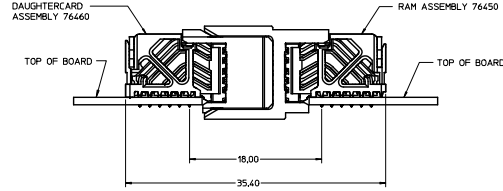

sales@integrated-circuit.com

COPLANAR APPLICATION

COPLANAR MATED SIGNAL PATHS

DC PIN A10 ----- RAM PIN A10
DC PIN A1 ----- RAM PIN A1

SEE SHEET 1 DEC. NO. 067204-4388 DRAWING: 00764501 28/04/02 CHKD: B3 APPR: [Signature] REV:	QUALITY SYMBOLS	GENERAL TOLERANCES (UNLESS SPECIFIED)	DIMENSION STYLE MM ONLY	SCALE 5:1	DESIGN UNITS METRIC	THIRD ANGLE PROJECTION
	▽=0	mm INCH	DRAWN BY J.JONIAK	DATE 2009/06/05	TITLE IMPACT 2 PAIR RAM UNGUIDED SIGNAL MODULE SALES DRAWING	
	▽=0	4 PLACES ±--- ±---	CHECKED BY J.LAURX	DATE 2009/06/05	DOCUMENT NO. SD-76450-001	
	▽=0	3 PLACES ±--- ±---	APPROVED BY J.LAURX	DATE 2010/02/09		
▽=0	2 PLACES ±0,13 ±---	DRAFT WHERE APPLICABLE MUST REMAIN WITHIN DIMENSIONS		SEE TABLE THIS DRAWING CONTAINS INFORMATION THAT IS PROPRIETARY TO MOLEX INCORPORATED AND SHOULD NOT BE USED WITHOUT WRITTEN PERMISSION		