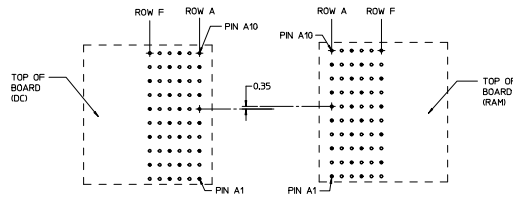

sales@integrated-circuit.com

COPLANAR APPLICATION

COPLANAR MATED SIGNAL PATHS

DC PIN A10 ----- RAM PIN A10
DC PIN A1 ----- RAM PIN A1

SEE SHEET 1 DEC. NO. 067204-4388 DRAWING: 00764501 28/04/02 CHKD: B3 APPR: [Signature] REV:	QUALITY SYMBOLS	GENERAL TOLERANCES (UNLESS SPECIFIED)	DIMENSION STYLE MM ONLY	SCALE 5:1	DESIGN UNITS METRIC	THIRD ANGLE PROJECTION
	▽=0	mm INCH	DRAWN BY J.JONIAK	DATE 2009/06/05	TITLE IMPACT 2 PAIR RAM UNGUIDED SIGNAL MODULE SALES DRAWING	
	▽=0	4 PLACES ±--- ±---	CHECKED BY J.LAURX	DATE 2009/06/05	DOCUMENT NO. SD-76450-001	
	▽=0	3 PLACES ±--- ±---	APPROVED BY J.LAURX	DATE 2010/02/09		
▽=0	2 PLACES ±0,13 ±---	DRAFT WHERE APPLICABLE MUST REMAIN WITHIN DIMENSIONS		SEE TABLE THIS DRAWING CONTAINS INFORMATION THAT IS PROPRIETARY TO MOLEX INCORPORATED AND SHOULD NOT BE USED WITHOUT WRITTEN PERMISSION		