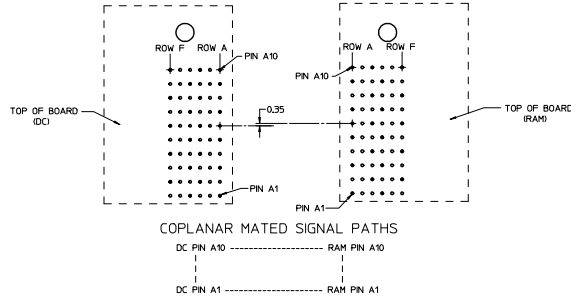

[sales@integrated-circuit.com](mailto:sales@integrated-circuit.com)

COPLANAR APPLICATION

SEE SHEET 1 DEC. NO. 147204-4388 DRAWING NO. 0764507107 2014/05/07 CHECKED BY: JONIAK APPROVED BY: JLAUR DATE: 2010/10/09	QUALITY SYMBOLS	GENERAL TOLERANCES (UNLESS SPECIFIED)	DIMENSION STYLE	SCALE	DESIGN UNITS	THIRD ANGLE PROJECTION
		mm INCH	MM ONLY	5:1	METRIC	
	∇=0	4 PLACES ± --- ± ---	DRAWN BY: JONIAK	DATE: 2009/07/06	TITLE: IMPACT 100 OHM	
	∇=0	3 PLACES ± --- ± ---	CHECKED BY: JLAUR	DATE: 2009/07/06	2 PAIR RAM LEFT GUIDED SALES DRAWING	
	∇=0	2 PLACES ± 0.13 ± ---	APPROVED BY: JLAUR	DATE: 2010/10/09		
		1 PLACE ± 0.25 ± ---				
		0 PLACE ± --- ± ---				
		ANGULAR ± 1/2°	MATERIAL NO. SEE TABLE	DOCUMENT NO. SD-76450-002	SHEET NO. 2 OF 2	
		DRAFT WHERE APPLICABLE MUST REMAIN WITHIN DIMENSIONS	SIZE D	THIS DRAWING CONTAINS INFORMATION THAT IS PROPRIETARY TO MOLEX INCORPORATED AND SHOULD NOT BE USED WITHOUT WRITTEN PERMISSION		