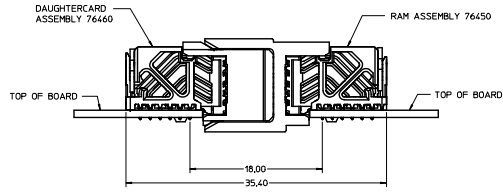

[sales@integrated-circuit.com](mailto:sales@integrated-circuit.com)

COPLANAR APPLICATION

SEE SHEET 1 DEC. NO. 147204-4388 DRAWING NO. 0764507107 2014/05/07 CHECKED BY: JONIAK APPROVED BY: JLAUR DATE: 2010/10/09	QUALITY SYMBOLS	GENERAL TOLERANCES (UNLESS SPECIFIED)	DIMENSION STYLE	SCALE	DESIGN UNITS	THIRD ANGLE PROJECTION
		mm INCH	MM ONLY	5:1	METRIC	
	∇=0	4 PLACES ± --- ± ---	DRAWN BY: JONIAK	DATE: 2009/07/06	TITLE: IMPACT 100 OHM	
	∇=0	3 PLACES ± --- ± ---	CHECKED BY: JLAUR	DATE: 2009/07/06	2 PAIR RAM LEFT GUIDED SALES DRAWING	
	∇=0	2 PLACES ± 0.13 ± ---	APPROVED BY: JLAUR	DATE: 2010/10/09		
		1 PLACE ± 0.25 ± ---				
		0 PLACE ± --- ± ---				
		ANGULAR ± 1/2°	MATERIAL NO. SEE TABLE	DOCUMENT NO. SD-76450-002	SHEET NO. 2 OF 2	
		DRAFT WHERE APPLICABLE MUST REMAIN WITHIN DIMENSIONS	SIZE D	THIS DRAWING CONTAINS INFORMATION THAT IS PROPRIETARY TO MOLEX INCORPORATED AND SHOULD NOT BE USED WITHOUT WRITTEN PERMISSION		