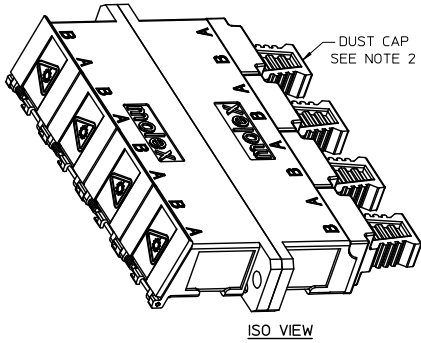

sales@integrated-circuit.com

LC 8 PORT ADAPTER P/N	LC 8 PORT ADAPTER COLOR	SPLIT SLEEVE MATERIAL
106121-0100	BLUE	CERAMIC
106121-0101	GREEN	
106121-0102	BEIGE	
106121-0103	AQUA	PHOSPHOR BRONZE

NOTES:
1. ALL DIMENSIONS ARE FOR REFERENCE.
2. DUST CAPS SHOWN IN ISO VIEW ONLY.

ENTER DESCRIPTION EC NO: MF2015-0403 DRAWNS/DTE: 2015/06/11 CHKD: APPR: WCHEN 2015/09/25	QUALITY SYMBOLS 	GENERAL TOLERANCES (UNLESS SPECIFIED)		DIMENSION STYLE		SCALE	DESIGN UNITS	THIRD ANGLE PROJECTION	
				IN/MM		2.5:1	INCH		
		4 PLACES ± --- ± ---		DRAWN BY		DATE		TITLE	
		3 PLACES ± --- ± ---		YBELENKIY		2011/08/18		LC 8 PORT ADAPTER SCREW MOUNT W/SHUTTERS	
2 PLACES ± --- ± ---		CHECKED BY		DATE		moLEX			
1 PLACE ± --- ± ---		APPROVED BY		DATE		DOCUMENT NO.			
0 PLACE ± --- ± ---		WCHEN		2012/02/06		SD-106121-0100			
ANGULAR ± --- °		MATERIAL NO.		SIZE		SHEET NO.			
DRAFT WHERE APPLICABLE MUST REMAIN WITHIN DIMENSIONS		SEE TABLE		C		1 OF 1			
THIS DRAWING CONTAINS INFORMATION THAT IS PROPRIETARY TO MOLEX INCORPORATED AND SHOULD NOT BE USED WITHOUT WRITTEN PERMISSION									