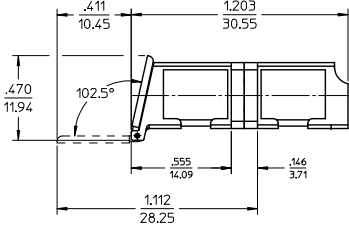

sales@integrated-circuit.com

LC 8 PORT ADAPTER P/N	LC 8 PORT ADAPTER COLOR	SPLIT SLEEVE MATERIAL
106121-0100	BLUE	CERAMIC
106121-0101	GREEN	
106121-0102	BEIGE	
106121-0103	AQUA	PHOSPHOR BRONZE

NOTES:
1. ALL DIMENSIONS ARE FOR REFERENCE.
2. DUST CAPS SHOWN IN ISO VIEW ONLY.

ENTER DESCRIPTION EC NO: MF2015-0403 DRAWNS/DTE: 2015/06/11 CHKD: APPR: WCHEN 2015/09/25	QUALITY SYMBOLS 	GENERAL TOLERANCES (UNLESS SPECIFIED)		DIMENSION STYLE		SCALE	DESIGN UNITS	THIRD ANGLE PROJECTION	
				IN/MM		2.5:1	INCH		
		4 PLACES ± --- ± ---		DRAWN BY		DATE		TITLE	
		3 PLACES ± --- ± ---		YBELENKIY		2011/08/18		LC 8 PORT ADAPTER SCREW MOUNT W/SHUTTERS	
2 PLACES ± --- ± ---		CHECKED BY		DATE		moLEX			
1 PLACE ± --- ± ---		APPROVED BY		DATE		DOCUMENT NO.			
0 PLACE ± --- ± ---		WCHEN		2012/02/06		SD-106121-0100			
ANGULAR ± --- °		MATERIAL NO.		SIZE		SHEET NO.			
DRAFT WHERE APPLICABLE MUST REMAIN WITHIN DIMENSIONS		SEE TABLE		C		1 OF 1			
THIS DRAWING CONTAINS INFORMATION THAT IS PROPRIETARY TO MOLEX INCORPORATED AND SHOULD NOT BE USED WITHOUT WRITTEN PERMISSION									