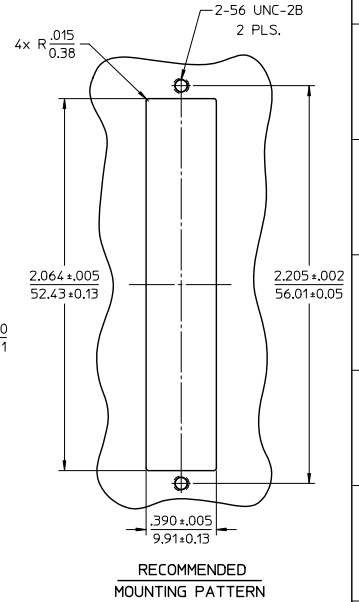

sales@integrated-circuit.com

LC 8 PORT ADAPTER P/N	LC 8 PORT ADAPTER COLOR	SPLIT SLEEVE MATERIAL
106121-0100	BLUE	CERAMIC
106121-0101	GREEN	
106121-0102	BEIGE	
106121-0103	AQUA	PHOSPHOR BRONZE

NOTES:
1. ALL DIMENSIONS ARE FOR REFERENCE.
2. DUST CAPS SHOWN IN ISO VIEW ONLY.

ENTER DESCRIPTION EC NO: MF2015-0403 DRAWNS/DTE: 2015/06/11 CHKD: APPR: WCHEN 2015/09/25	QUALITY SYMBOLS 	GENERAL TOLERANCES (UNLESS SPECIFIED)		DIMENSION STYLE		SCALE	DESIGN UNITS	THIRD ANGLE PROJECTION	
				IN/MM		2.5:1	INCH		
		4 PLACES ± --- ± ---		DRAWN BY		DATE		TITLE	
		3 PLACES ± --- ± ---		YBELENKIY		2011/08/18		LC 8 PORT ADAPTER SCREW MOUNT W/SHUTTERS	
2 PLACES ± --- ± ---		CHECKED BY		DATE		moLEX			
1 PLACE ± --- ± ---		APPROVED BY		DATE		DOCUMENT NO.			
0 PLACE ± --- ± ---		WCHEN		2012/02/06		SD-106121-0100			
ANGULAR ± --- °		MATERIAL NO.		SIZE		SHEET NO.			
DRAFT WHERE APPLICABLE MUST REMAIN WITHIN DIMENSIONS		SEE TABLE		C		1 OF 1			
THIS DRAWING CONTAINS INFORMATION THAT IS PROPRIETARY TO MOLEX INCORPORATED AND SHOULD NOT BE USED WITHOUT WRITTEN PERMISSION									