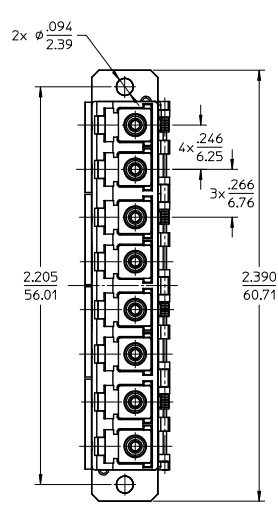

sales@integrated-circuit.com

LC 8 PORT ADAPTER P/N	LC 8 PORT ADAPTER COLOR	SPLIT SLEEVE MATERIAL
106121-0100	BLUE	CERAMIC
106121-0101	GREEN	
106121-0102	BEIGE	
106121-0103	AQUA	PHOSPHOR BRONZE

NOTES:
1. ALL DIMENSIONS ARE FOR REFERENCE.
2. DUST CAPS SHOWN IN ISO VIEW ONLY.

ENTER DESCRIPTION EC NO: MF2015-0403 DRAWNS/DTE: 2015/06/11 CHKD: APPR: WCHEN 2015/09/25	QUALITY SYMBOLS 	GENERAL TOLERANCES (UNLESS SPECIFIED)		DIMENSION STYLE		SCALE	DESIGN UNITS	THIRD ANGLE PROJECTION	
				IN/MM		2.5:1	INCH		
		4 PLACES ± --- ± ---		DRAWN BY		DATE		TITLE	
		3 PLACES ± --- ± ---		YBELENKIY		2011/08/18		LC 8 PORT ADAPTER SCREW MOUNT W/SHUTTERS	
2 PLACES ± --- ± ---		CHECKED BY		DATE		moLEX			
1 PLACE ± --- ± ---		APPROVED BY		DATE		DOCUMENT NO.			
0 PLACE ± --- ± ---		WCHEN		2012/02/06		SD-106121-0100			
ANGULAR ± --- °		MATERIAL NO.		SIZE		SHEET NO.			
DRAFT WHERE APPLICABLE MUST REMAIN WITHIN DIMENSIONS		SEE TABLE		C		1 OF 1			
THIS DRAWING CONTAINS INFORMATION THAT IS PROPRIETARY TO MOLEX INCORPORATED AND SHOULD NOT BE USED WITHOUT WRITTEN PERMISSION									