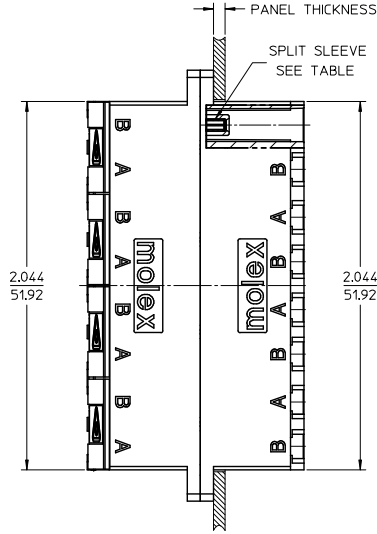

sales@integrated-circuit.com

LC 8 PORT ADAPTER P/N	LC 8 PORT ADAPTER COLOR	SPLIT SLEEVE MATERIAL
106121-0100	BLUE	CERAMIC
106121-0101	GREEN	
106121-0102	BEIGE	
106121-0103	AQUA	PHOSPHOR BRONZE

NOTES:
1. ALL DIMENSIONS ARE FOR REFERENCE.
2. DUST CAPS SHOWN IN ISO VIEW ONLY.

ENTER DESCRIPTION EC NO: MF2015-0403 DRAWNS/DTE: 2015/06/11 CHKD: APPR: WCHEN 2015/09/25	QUALITY SYMBOLS 	GENERAL TOLERANCES (UNLESS SPECIFIED)		DIMENSION STYLE		SCALE	DESIGN UNITS	THIRD ANGLE PROJECTION	
				IN/MM		2.5:1	INCH		
		4 PLACES ± --- ± ---		DRAWN BY		DATE		TITLE	
		3 PLACES ± --- ± ---		YBELENKIY		2011/08/18		LC 8 PORT ADAPTER SCREW MOUNT W/SHUTTERS	
2 PLACES ± --- ± ---		CHECKED BY		DATE		moLEX			
1 PLACE ± --- ± ---		APPROVED BY		DATE		DOCUMENT NO.			
0 PLACE ± --- ± ---		WCHEN		2012/02/06		SD-106121-0100			
ANGULAR ± --- °		MATERIAL NO.		SIZE		SHEET NO.			
DRAFT WHERE APPLICABLE MUST REMAIN WITHIN DIMENSIONS		SEE TABLE		C		1 OF 1			
THIS DRAWING CONTAINS INFORMATION THAT IS PROPRIETARY TO MOLEX INCORPORATED AND SHOULD NOT BE USED WITHOUT WRITTEN PERMISSION									