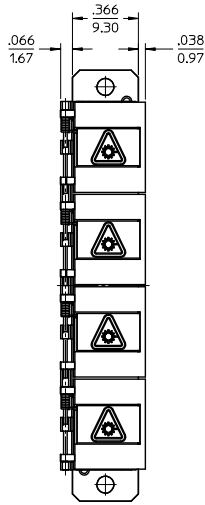

sales@integrated-circuit.com

LC 8 PORT ADAPTER P/N	LC 8 PORT ADAPTER COLOR	SPLIT SLEEVE MATERIAL
106121-0100	BLUE	CERAMIC
106121-0101	GREEN	
106121-0102	BEIGE	
106121-0103	AQUA	PHOSPHOR BRONZE

NOTES:
1. ALL DIMENSIONS ARE FOR REFERENCE.
2. DUST CAPS SHOWN IN ISO VIEW ONLY.

ENTER DESCRIPTION EC NO: MF2015-0403 DRAWNS/DTE: 2015/06/11 CHKD: APPR: WCHEN 2015/09/25	QUALITY SYMBOLS 	GENERAL TOLERANCES (UNLESS SPECIFIED)		DIMENSION STYLE		SCALE	DESIGN UNITS	THIRD ANGLE PROJECTION	
				IN/MM		2.5:1	INCH		
		4 PLACES ± --- ± ---		DRAWN BY		DATE		TITLE	
		3 PLACES ± --- ± ---		YBELENKIY		2011/08/18		LC 8 PORT ADAPTER SCREW MOUNT W/SHUTTERS	
2 PLACES ± --- ± ---		CHECKED BY		DATE		moLEX			
1 PLACE ± --- ± ---		APPROVED BY		DATE		DOCUMENT NO.			
0 PLACE ± --- ± ---		WCHEN		2012/02/06		SD-106121-0100			
ANGULAR ± --- °		MATERIAL NO.		SIZE		SHEET NO.			
DRAFT WHERE APPLICABLE MUST REMAIN WITHIN DIMENSIONS		SEE TABLE		C		1 OF 1			
THIS DRAWING CONTAINS INFORMATION THAT IS PROPRIETARY TO MOLEX INCORPORATED AND SHOULD NOT BE USED WITHOUT WRITTEN PERMISSION									