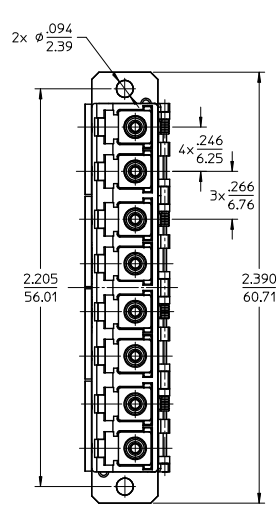

LC 8 PORT ADAPTER P/N	LC 8 PORT ADAPTER COLOR	SPLIT SLEEVE MATERIAL
106121-0100	BLUE	CERAMIC
106121-0101	GREEN	
106121-0102	BEIGE	PHOSPHOR BRONZE
106121-0103	AQUA	

NOTES:
1. ALL DIMENSIONS ARE FOR REFERENCE.
2. DUST CAPS SHOWN IN ISO VIEW ONLY.

ENTER DESCRIPTION EC NO: MF2015-0403 DRAWNS/DTE: 2015/06/11 CHKD: APPR: WCHEN 2015/09/25	QUALITY SYMBOLS 	GENERAL TOLERANCES (UNLESS SPECIFIED)		DIMENSION STYLE		SCALE	DESIGN UNITS	THIRD ANGLE PROJECTION		
				IN/MM		2.5:1	INCH			
		4 PLACES	±	---	---	DRAWN BY	DATE	TITLE		
		3 PLACES	±	---	---	YBELENKIY	2011/08/18	LC 8 PORT ADAPTER SCREW MOUNT W/SHUTTERS		
2 PLACES	±	---	---	CHECKED BY	DATE					
1 PLACE	±	---	---	APPROVED BY	DATE					
0 PLACE	±	---	---	WCHEN	2012/02/06	MATERIAL NO.		DOCUMENT NO.	SHEET NO.	
ANGULAR ±---°		SEE TABLE				SD-106121-0100		1 OF 1		
DRAFT WHERE APPLICABLE MUST REMAIN WITHIN DIMENSIONS		SIZE		THIS DRAWING CONTAINS INFORMATION THAT IS PROPRIETARY TO MOLEX INCORPORATED AND SHOULD NOT BE USED WITHOUT WRITTEN PERMISSION						