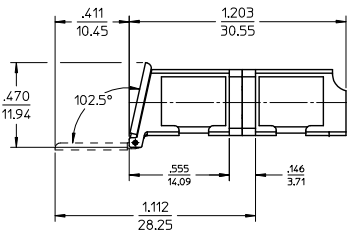

LC 8 PORT ADAPTER P/N	LC 8 PORT ADAPTER COLOR	SPLIT SLEEVE MATERIAL
106121-0100	BLUE	CERAMIC
106121-0101	GREEN	
106121-0102	BEIGE	PHOSPHOR BRONZE
106121-0103	AQUA	

NOTES:
1. ALL DIMENSIONS ARE FOR REFERENCE.
2. DUST CAPS SHOWN IN ISO VIEW ONLY.

ENTER DESCRIPTION EC NO: MF2015-0403 DRAWNS/DTE: 2015/06/11 CHKD: APPR: WCHEN 2015/09/25	QUALITY SYMBOLS 	GENERAL TOLERANCES (UNLESS SPECIFIED)		DIMENSION STYLE		SCALE	DESIGN UNITS	THIRD ANGLE PROJECTION		
				IN/MM		2.5:1	INCH			
		4 PLACES	±	---	---	DRAWN BY	DATE	TITLE		
		3 PLACES	±	---	---	YBELENKIY	2011/08/18	LC 8 PORT ADAPTER SCREW MOUNT W/SHUTTERS		
2 PLACES	±	---	---	CHECKED BY	DATE					
1 PLACE	±	---	---	APPROVED BY	DATE					
0 PLACE	±	---	---	WCHEN	2012/02/06	MATERIAL NO.		DOCUMENT NO.	SHEET NO.	
ANGULAR ±---°		SEE TABLE				SD-106121-0100		1 OF 1		
DRAFT WHERE APPLICABLE MUST REMAIN WITHIN DIMENSIONS		SIZE		THIS DRAWING CONTAINS INFORMATION THAT IS PROPRIETARY TO MOLEX INCORPORATED AND SHOULD NOT BE USED WITHOUT WRITTEN PERMISSION						