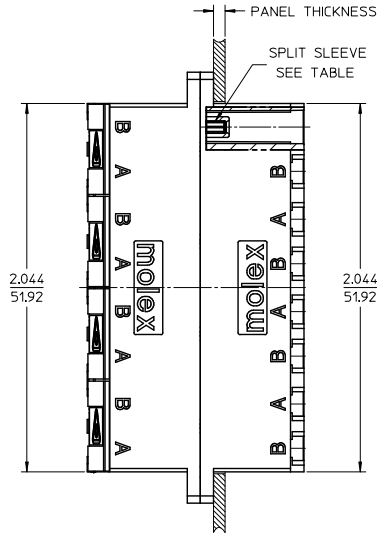

LC 8 PORT ADAPTER P/N	LC 8 PORT ADAPTER COLOR	SPLIT SLEEVE MATERIAL
106121-0100	BLUE	CERAMIC
106121-0101	GREEN	
106121-0102	BEIGE	PHOSPHOR BRONZE
106121-0103	AQUA	

NOTES:
1. ALL DIMENSIONS ARE FOR REFERENCE.
2. DUST CAPS SHOWN IN ISO VIEW ONLY.

ENTER DESCRIPTION EC NO: MF2015-0403 DRAWNS/DTE: 2015/06/11 CHKD: APPR: WCHEN 2015/09/25	QUALITY SYMBOLS 	GENERAL TOLERANCES (UNLESS SPECIFIED)		DIMENSION STYLE		SCALE	DESIGN UNITS	THIRD ANGLE PROJECTION		
				IN/MM		2.5:1	INCH			
		4 PLACES	±	---	---	DRAWN BY	DATE	TITLE		
		3 PLACES	±	---	---	YBELENKIY	2011/08/18	LC 8 PORT ADAPTER SCREW MOUNT W/SHUTTERS		
2 PLACES	±	---	---	CHECKED BY	DATE					
1 PLACE	±	---	---	APPROVED BY	DATE					
0 PLACE	±	---	---	WCHEN	2012/02/06	MATERIAL NO.		DOCUMENT NO.	SHEET NO.	
ANGULAR ±---°		SEE TABLE				SD-106121-0100		1 OF 1		
DRAFT WHERE APPLICABLE MUST REMAIN WITHIN DIMENSIONS		SIZE		THIS DRAWING CONTAINS INFORMATION THAT IS PROPRIETARY TO MOLEX INCORPORATED AND SHOULD NOT BE USED WITHOUT WRITTEN PERMISSION						