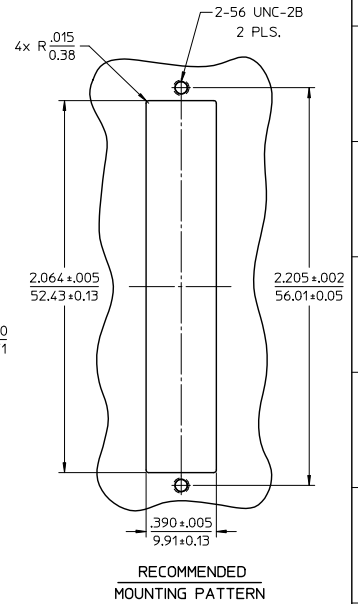

LC 8 PORT ADAPTER P/N	LC 8 PORT ADAPTER COLOR	SPLIT SLEEVE MATERIAL
106121-0100	BLUE	CERAMIC
106121-0101	GREEN	
106121-0102	BEIGE	PHOSPHOR BRONZE
106121-0103	AQUA	

NOTES:
1. ALL DIMENSIONS ARE FOR REFERENCE.
2. DUST CAPS SHOWN IN ISO VIEW ONLY.

ENTER DESCRIPTION EC NO: MF2015-0403 DRAWNS/DTE: 2015/06/11 CHKD: APPR: WCHEN 2015/09/25	QUALITY SYMBOLS 	GENERAL TOLERANCES (UNLESS SPECIFIED)		DIMENSION STYLE		SCALE	DESIGN UNITS	THIRD ANGLE PROJECTION		
				IN/MM		2.5:1	INCH			
		4 PLACES	±	---	---	DRAWN BY	DATE	TITLE		
		3 PLACES	±	---	---	YBELENKIY	2011/08/18	LC 8 PORT ADAPTER SCREW MOUNT W/SHUTTERS		
2 PLACES	±	---	---	CHECKED BY	DATE					
1 PLACE	±	---	---	APPROVED BY	DATE					
0 PLACE	±	---	---	WCHEN	2012/02/06	MATERIAL NO.		DOCUMENT NO.	SHEET NO.	
ANGULAR ±---°		SEE TABLE				SD-106121-0100		1 OF 1		
DRAFT WHERE APPLICABLE MUST REMAIN WITHIN DIMENSIONS		SIZE		THIS DRAWING CONTAINS INFORMATION THAT IS PROPRIETARY TO MOLEX INCORPORATED AND SHOULD NOT BE USED WITHOUT WRITTEN PERMISSION						