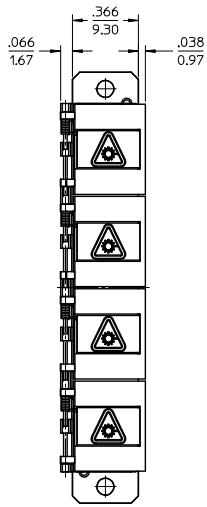

LC 8 PORT ADAPTER P/N	LC 8 PORT ADAPTER COLOR	SPLIT SLEEVE MATERIAL
106121-0100	BLUE	CERAMIC
106121-0101	GREEN	
106121-0102	BEIGE	PHOSPHOR BRONZE
106121-0103	AQUA	

NOTES:
1. ALL DIMENSIONS ARE FOR REFERENCE.
2. DUST CAPS SHOWN IN ISO VIEW ONLY.

ENTER DESCRIPTION EC NO: MF2015-0403 DRAWNS/DTE: 2015/06/11 CHKD: APPR: WCHEN 2015/09/25	QUALITY SYMBOLS 	GENERAL TOLERANCES (UNLESS SPECIFIED)		DIMENSION STYLE		SCALE	DESIGN UNITS	THIRD ANGLE PROJECTION		
				IN/MM		2.5:1	INCH			
		4 PLACES	±	---	---	DRAWN BY	DATE	TITLE		
		3 PLACES	±	---	---	YBELENKIY	2011/08/18	LC 8 PORT ADAPTER SCREW MOUNT W/SHUTTERS		
2 PLACES	±	---	---	CHECKED BY	DATE					
1 PLACE	±	---	---	APPROVED BY	DATE					
0 PLACE	±	---	---	WCHEN	2012/02/06	MATERIAL NO.		DOCUMENT NO.	SHEET NO.	
ANGULAR ±---°		SEE TABLE				SD-106121-0100		1 OF 1		
DRAFT WHERE APPLICABLE MUST REMAIN WITHIN DIMENSIONS		SIZE		THIS DRAWING CONTAINS INFORMATION THAT IS PROPRIETARY TO MOLEX INCORPORATED AND SHOULD NOT BE USED WITHOUT WRITTEN PERMISSION						