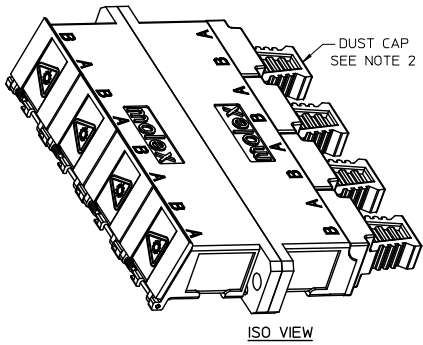

LC 8 PORT ADAPTER P/N	LC 8 PORT ADAPTER COLOR	SPLIT SLEEVE MATERIAL
106121-0100	BLUE	CERAMIC
106121-0101	GREEN	
106121-0102	BEIGE	PHOSPHOR BRONZE
106121-0103	AQUA	

NOTES:
1. ALL DIMENSIONS ARE FOR REFERENCE.
2. DUST CAPS SHOWN IN ISO VIEW ONLY.

ENTER DESCRIPTION EC NO: MF2015-0403 DRAWNS/DTE: 2015/06/11 CHKD: APPR: WCHEN 2015/09/25	QUALITY SYMBOLS 	GENERAL TOLERANCES (UNLESS SPECIFIED)		DIMENSION STYLE		SCALE	DESIGN UNITS	THIRD ANGLE PROJECTION		
				IN/MM		2.5:1	INCH			
		4 PLACES	±	---	---	DRAWN BY	DATE	TITLE		
		3 PLACES	±	---	---	YBELENKIY	2011/08/18	LC 8 PORT ADAPTER SCREW MOUNT W/SHUTTERS		
2 PLACES	±	---	---	CHECKED BY	DATE					
1 PLACE	±	---	---	APPROVED BY	DATE					
0 PLACE	±	---	---	WCHEN	2012/02/06	MATERIAL NO.		DOCUMENT NO.	SHEET NO.	
ANGULAR ±---°		SEE TABLE				SD-106121-0100		1 OF 1		
DRAFT WHERE APPLICABLE MUST REMAIN WITHIN DIMENSIONS		SIZE		THIS DRAWING CONTAINS INFORMATION THAT IS PROPRIETARY TO MOLEX INCORPORATED AND SHOULD NOT BE USED WITHOUT WRITTEN PERMISSION						