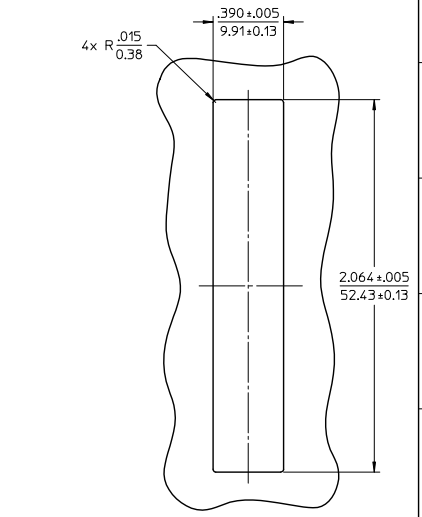

[sales@integrated-circuit.com](mailto:sales@integrated-circuit.com)

LC 8 PORT ADAPTER		SPLIT SLEEVE
P/N	COLOR	MATERIAL
106121-0300	BLUE	CERAMIC
106121-0301	GREEN	
106121-0302	BEIGE	
106121-0303	AQUA	PHOSPHOR BRONZE

NOTES:  
 1. ALL DIMENSIONS ARE FOR REFERENCE.  
 2. DUST CAPS SHOWN IN ISO VIEW ONLY.

RECOMMENDED MOUNTING PATTERN

ENTER DESCRIPTION EC NO: MF2015-0403 DRAWN BY: CHEN CHKD: WCHEN APPR: WCHEN DATE: 2015/06/11 2015/09/25	QUALITY SYMBOLS ∇=0 ∇=0 ∇=0	GENERAL TOLERANCES (UNLESS SPECIFIED)		DIMENSION STYLE IN/MM		SCALE 2.5:1	DESIGN UNITS INCH	THIRD ANGLE PROJECTION	
		4 PLACES ± --- ± --- 3 PLACES ± --- ± --- 2 PLACES ± --- ± --- 1 PLACE ± --- ± --- 0 PLACE ± --- ± ---	mm INCH	DRAWN BY: YBELENKIY DATE: 2011/09/07	CHECKED BY: DATE:	TITLE LC 8 PORT ADAPTER SNAP MOUNT W/SHUTTERS			
		ANGULAR ± --- °		APPROVED BY: WCHEN DATE: 2012/02/06	MATERIAL NO.		DOCUMENT NO.	SHEET NO.	
		DRAFT WHERE APPLICABLE MUST REMAIN WITHIN DIMENSIONS		SEE TABLE		SD-106121-0300		1 OF 1	