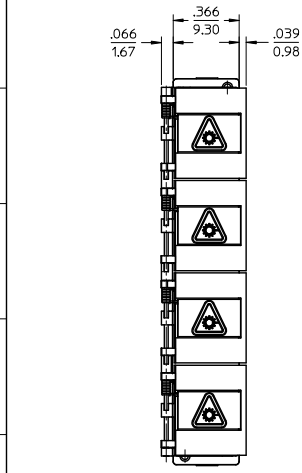

[sales@integrated-circuit.com](mailto:sales@integrated-circuit.com)

LC 8 PORT ADAPTER		SPLIT SLEEVE
P/N	COLOR	MATERIAL
106121-0300	BLUE	CERAMIC
106121-0301	GREEN	
106121-0302	BEIGE	
106121-0303	AQUA	PHOSPHOR BRONZE

NOTES:  
 1. ALL DIMENSIONS ARE FOR REFERENCE.  
 2. DUST CAPS SHOWN IN ISO VIEW ONLY.

RECOMMENDED MOUNTING PATTERN

ENTER DESCRIPTION EC NO: MF2015-0403 DRAWN BY: CHEN CHKD: WCHEN APPR: WCHEN DATE: 2015/06/11 2015/09/25	QUALITY SYMBOLS ∇=0 ∇=0 ∇=0	GENERAL TOLERANCES (UNLESS SPECIFIED)		DIMENSION STYLE IN/MM		SCALE 2.5:1	DESIGN UNITS INCH	THIRD ANGLE PROJECTION	
		4 PLACES ± --- ± --- 3 PLACES ± --- ± --- 2 PLACES ± --- ± --- 1 PLACE ± --- ± --- 0 PLACE ± --- ± ---	mm INCH	DRAWN BY: YBELENKIY DATE: 2011/09/07	CHECKED BY: DATE:	TITLE LC 8 PORT ADAPTER SNAP MOUNT W/SHUTTERS			
		ANGULAR ± --- °		APPROVED BY: WCHEN DATE: 2012/02/06	MATERIAL NO.		DOCUMENT NO.	SHEET NO.	
		DRAFT WHERE APPLICABLE MUST REMAIN WITHIN DIMENSIONS		SEE TABLE		SD-106121-0300		1 OF 1	