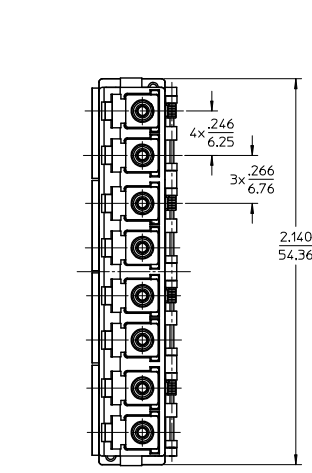

[sales@integrated-circuit.com](mailto:sales@integrated-circuit.com)

LC 8 PORT ADAPTER		SPLIT SLEEVE
P/N	COLOR	MATERIAL
106121-0300	BLUE	CERAMIC
106121-0301	GREEN	
106121-0302	BEIGE	
106121-0303	AQUA	PHOSPHOR BRONZE

NOTES:  
 1. ALL DIMENSIONS ARE FOR REFERENCE.  
 2. DUST CAPS SHOWN IN ISO VIEW ONLY.

RECOMMENDED MOUNTING PATTERN

ENTER DESCRIPTION EC NO: MF2015-0403 DRAWN BY: CHEN CHKD: WCHEN APPR: WCHEN DATE: 2015/06/11 2015/09/25	QUALITY SYMBOLS ∇=0 ∇=0 ∇=0	GENERAL TOLERANCES (UNLESS SPECIFIED)		DIMENSION STYLE IN/MM		SCALE 2.5:1	DESIGN UNITS INCH	THIRD ANGLE PROJECTION	
		4 PLACES ± --- ± --- 3 PLACES ± --- ± --- 2 PLACES ± --- ± --- 1 PLACE ± --- ± --- 0 PLACE ± --- ± ---	mm INCH	DRAWN BY: YBELENKIY DATE: 2011/09/07	CHECKED BY: DATE:	TITLE LC 8 PORT ADAPTER SNAP MOUNT W/SHUTTERS			
		ANGULAR ± --- °		APPROVED BY: WCHEN DATE: 2012/02/06	MATERIAL NO.		DOCUMENT NO.	SHEET NO.	
		DRAFT WHERE APPLICABLE MUST REMAIN WITHIN DIMENSIONS		SEE TABLE		SD-106121-0300		1 OF 1	