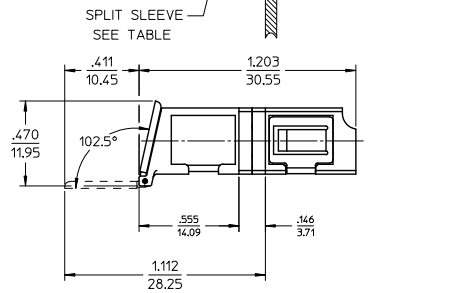

[sales@integrated-circuit.com](mailto:sales@integrated-circuit.com)

LC 8 PORT ADAPTER		SPLIT SLEEVE
P/N	COLOR	MATERIAL
106121-0300	BLUE	CERAMIC
106121-0301	GREEN	
106121-0302	BEIGE	
106121-0303	AQUA	PHOSPHOR BRONZE

NOTES:  
 1. ALL DIMENSIONS ARE FOR REFERENCE.  
 2. DUST CAPS SHOWN IN ISO VIEW ONLY.

RECOMMENDED MOUNTING PATTERN

ENTER DESCRIPTION EC NO: MF2015-0403 DRAWN BY: CHEN CHKD: WCHEN APPR: WCHEN DATE: 2015/06/11 2015/09/25	QUALITY SYMBOLS ∇=0 ∇=0 ∇=0	GENERAL TOLERANCES (UNLESS SPECIFIED)		DIMENSION STYLE IN/MM		SCALE 2.5:1	DESIGN UNITS INCH	THIRD ANGLE PROJECTION	
		4 PLACES ± --- ± --- 3 PLACES ± --- ± --- 2 PLACES ± --- ± --- 1 PLACE ± --- ± --- 0 PLACE ± --- ± ---	mm INCH	DRAWN BY: YBELENKIY DATE: 2011/09/07	CHECKED BY: DATE:	TITLE LC 8 PORT ADAPTER SNAP MOUNT W/SHUTTERS			
		ANGULAR ± --- °		APPROVED BY: WCHEN DATE: 2012/02/06	MATERIAL NO.		DOCUMENT NO.	SHEET NO.	
		DRAFT WHERE APPLICABLE MUST REMAIN WITHIN DIMENSIONS		SEE TABLE		SD-106121-0300		1 OF 1	