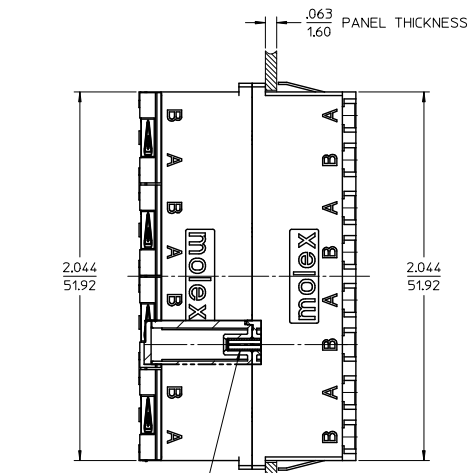

[sales@integrated-circuit.com](mailto:sales@integrated-circuit.com)

LC 8 PORT ADAPTER		SPLIT SLEEVE
P/N	COLOR	MATERIAL
106121-0300	BLUE	CERAMIC
106121-0301	GREEN	
106121-0302	BEIGE	
106121-0303	AQUA	PHOSPHOR BRONZE

NOTES:  
 1. ALL DIMENSIONS ARE FOR REFERENCE.  
 2. DUST CAPS SHOWN IN ISO VIEW ONLY.

RECOMMENDED MOUNTING PATTERN

ENTER DESCRIPTION EC NO: MF2015-0403 DRAWN BY: CHEN CHKD: WCHEN APPR: WCHEN DATE: 2015/06/11 2015/09/25	QUALITY SYMBOLS ∇=0 ∇=0 ∇=0	GENERAL TOLERANCES (UNLESS SPECIFIED)		DIMENSION STYLE IN/MM		SCALE 2.5:1	DESIGN UNITS INCH	THIRD ANGLE PROJECTION	
		4 PLACES ± --- ± --- 3 PLACES ± --- ± --- 2 PLACES ± --- ± --- 1 PLACE ± --- ± --- 0 PLACE ± --- ± ---	mm INCH	DRAWN BY: YBELENKIY DATE: 2011/09/07	CHECKED BY: DATE:	TITLE LC 8 PORT ADAPTER SNAP MOUNT W/SHUTTERS			
		ANGULAR ± --- °		APPROVED BY: WCHEN DATE: 2012/02/06	MATERIAL NO.		DOCUMENT NO.	SHEET NO.	
		DRAFT WHERE APPLICABLE MUST REMAIN WITHIN DIMENSIONS		SEE TABLE		SD-106121-0300		1 OF 1	