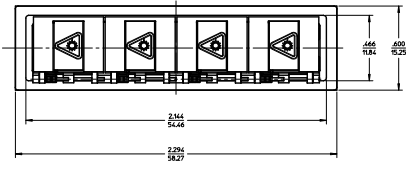

LC 8 PORT ADAPTER	PLASTIC RECEPTACLE	DOUBLE PLASTIC SHUTTER	SPLIT SLEEVE MATERIAL
P/N	COLOR	COLOR	
106121-0950	BLUE	BLUE	CERAMIC
106121-0951	GREEN	GREEN	
106121-0952	BEIGE	BEIGE	PHOSPHOR BRONZE
106121-0953	AQUA	AQUA	

ENTER DESCRIPTION EC NO. MF2012-0092 DRAWN: BELENKY 2011/10/05 CHECK: MCHEN APPROVED: MCHEN DATE: 2012/02/06	QUALITY SYMBOLS ▽=0 ▽=0	GENERAL TOLERANCES (UNLESS SPECIFIED) 4 PLACES ± 0.15 3 PLACES ± 0.10 2 PLACES ± 0.08 1 PLACE ± 0.05 ANGULAR ± 0.5°	DIMENSION STYLE IN/MM	SCALE 3:1	DESIGN UNITS INCH	THIRD ANGLE PROJECTION	
	DRAWN BY YBELENKIY	DATE 2011/10/05	CHECKED BY MCHEN	DATE 2012/02/06	TITLE LC 8 PORT EMI ADAPTER SNAP MOUNT WITH SHUTTERS	MOLEX INCORPORATED	SHEET NO. 1 OF 1
	MATERIAL NO. SEE TABLE	APPROVED BY MCHEN	DATE 2012/02/06	DOCUMENT NO. SD-106121-0950	THIS DRAWING CONTAINS INFORMATION THAT IS PROPRIETARY TO MOLEX INCORPORATED AND SHOULD NOT BE USED WITHOUT WRITTEN PERMISSION		
	DRAFT WHERE APPLICABLE MUST REMAIN WITHIN DIMENSIONS