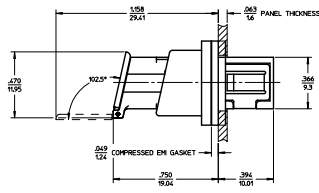

LC 8 PORT ADAPTER	PLASTIC RECEPTACLE	DOUBLE PLASTIC SHUTTER	SPLIT SLEEVE MATERIAL
P/N	COLOR	COLOR	
106121-0950	BLUE	BLUE	CERAMIC
106121-0951	GREEN	GREEN	
106121-0952	BEIGE	BEIGE	PHOSPHOR BRONZE
106121-0953	AQUA	AQUA	

ENTER DESCRIPTION EC NO. MF2012-0092 DRAWN: BELENKY 2011/10/05 CHECK: MCHEN APPROVED: MCHEN DATE: 2012/02/06	QUALITY SYMBOLS ▽=0 ▽=0	GENERAL TOLERANCES (UNLESS SPECIFIED) 4 PLACES ± 0.15 3 PLACES ± 0.10 2 PLACES ± 0.08 1 PLACE ± 0.05 ANGULAR ± 0.5°	DIMENSION STYLE IN/MM	SCALE 3:1	DESIGN UNITS INCH	THIRD ANGLE PROJECTION	
	DRAWN BY YBELENKIY	DATE 2011/10/05	CHECKED BY MCHEN	DATE 2012/02/06	TITLE LC 8 PORT EMI ADAPTER SNAP MOUNT WITH SHUTTERS	MOLEX INCORPORATED	SHEET NO. 1 OF 1
	MATERIAL NO. SEE TABLE	APPROVED BY MCHEN	DATE 2012/02/06	DOCUMENT NO. SD-106121-0950	THIS DRAWING CONTAINS INFORMATION THAT IS PROPRIETARY TO MOLEX INCORPORATED AND SHOULD NOT BE USED WITHOUT WRITTEN PERMISSION		
	DRAFT WHERE APPLICABLE MUST REMAIN WITHIN DIMENSIONS