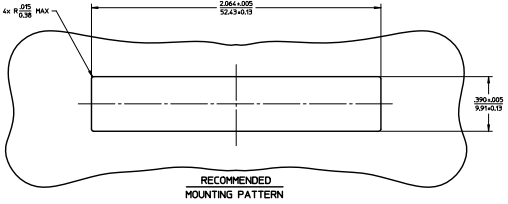

LC 8 PORT ADAPTER	PLASTIC RECEPTACLE	DOUBLE PLASTIC SHUTTER	SPLIT SLEEVE MATERIAL
P/N	COLOR	COLOR	
106121-0950	BLUE	BLUE	CERAMIC
106121-0951	GREEN	GREEN	
106121-0952	BEIGE	BEIGE	PHOSPHOR BRONZE
106121-0953	AQUA	AQUA	

ENTER DESCRIPTION EC NO. MF2012-0092 DRAWN: BELENKY 2011/10/05 CHECK: MCHEN APPROVED: MCHEN DATE: 2012/02/06	QUALITY SYMBOLS ▽=0 ▽=0	GENERAL TOLERANCES (UNLESS SPECIFIED) 4 PLACES ± 0.15 3 PLACES ± 0.10 2 PLACES ± 0.08 1 PLACE ± 0.05 ANGULAR ± 0.5°	DIMENSION STYLE IN/MM	SCALE 3:1	DESIGN UNITS INCH	THIRD ANGLE PROJECTION	
	DRAWN BY YBELENKIY	DATE 2011/10/05	CHECKED BY MCHEN	DATE 2012/02/06	TITLE LC 8 PORT EMI ADAPTER SNAP MOUNT WITH SHUTTERS	MOLEX INCORPORATED	SHEET NO. 1 OF 1
	MATERIAL NO. SEE TABLE	APPROVED BY MCHEN	DATE 2012/02/06	DOCUMENT NO. SD-106121-0950	THIS DRAWING CONTAINS INFORMATION THAT IS PROPRIETARY TO MOLEX INCORPORATED AND SHOULD NOT BE USED WITHOUT WRITTEN PERMISSION		
	DRAFT WHERE APPLICABLE MUST REMAIN WITHIN DIMENSIONS