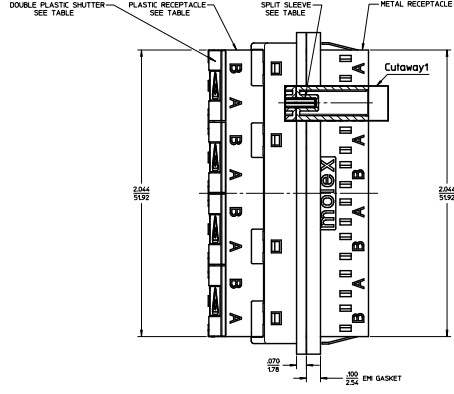

LC 8 PORT ADAPTER	PLASTIC RECEPTACLE	DOUBLE PLASTIC SHUTTER	SPLIT SLEEVE MATERIAL
P/N	COLOR	COLOR	
106121-0950	BLUE	BLUE	CERAMIC
106121-0951	GREEN	GREEN	
106121-0952	BEIGE	BEIGE	PHOSPHOR BRONZE
106121-0953	AQUA	AQUA	

ENTER DESCRIPTION EC NO. MF2012-0092 DRAWN: BELENKY 2011/10/05 CHECK: MCHEN APPROVED: MCHEN DATE: 2012/02/06	QUALITY SYMBOLS ▽=0 ▽=0	GENERAL TOLERANCES (UNLESS SPECIFIED) 4 PLACES ± 0.15 3 PLACES ± 0.10 2 PLACES ± 0.08 1 PLACE ± 0.05 ANGULAR ± 0.5°	DIMENSION STYLE IN/MM	SCALE 3:1	DESIGN UNITS INCH	THIRD ANGLE PROJECTION	
	DRAWN BY YBELENKIY	DATE 2011/10/05	CHECKED BY MCHEN	DATE 2012/02/06	TITLE LC 8 PORT EMI ADAPTER SNAP MOUNT WITH SHUTTERS	MOLEX INCORPORATED	SHEET NO. 1 OF 1
	MATERIAL NO. SEE TABLE	APPROVED BY MCHEN	DATE 2012/02/06	DOCUMENT NO. SD-106121-0950	THIS DRAWING CONTAINS INFORMATION THAT IS PROPRIETARY TO MOLEX INCORPORATED AND SHOULD NOT BE USED WITHOUT WRITTEN PERMISSION		
	DRAFT WHERE APPLICABLE MUST REMAIN WITHIN DIMENSIONS