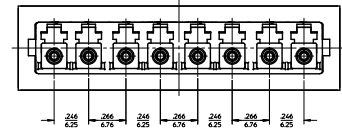

LC 8 PORT ADAPTER	PLASTIC RECEPTACLE	DOUBLE PLASTIC SHUTTER	SPLIT SLEEVE MATERIAL
P/N	COLOR	COLOR	
106121-0950	BLUE	BLUE	CERAMIC
106121-0951	GREEN	GREEN	
106121-0952	BEIGE	BEIGE	PHOSPHOR BRONZE
106121-0953	AQUA	AQUA	

ENTER DESCRIPTION EC NO. MF2012-0092 DRAWN: BELENKY 2011/10/05 CHECK: MCHEN APPROVED: MCHEN DATE: 2012/02/06	QUALITY SYMBOLS ▽=0 ▽=0	GENERAL TOLERANCES (UNLESS SPECIFIED) 4 PLACES ± 0.15 3 PLACES ± 0.10 2 PLACES ± 0.08 1 PLACE ± 0.05 ANGULAR ± 0.5°	DIMENSION STYLE IN/MM	SCALE 3:1	DESIGN UNITS INCH	THIRD ANGLE PROJECTION	
	DRAWN BY YBELENKIY	DATE 2011/10/05	CHECKED BY MCHEN	DATE 2012/02/06	TITLE LC 8 PORT EMI ADAPTER SNAP MOUNT WITH SHUTTERS	MOLEX INCORPORATED	SHEET NO. 1 OF 1
	MATERIAL NO. SEE TABLE	APPROVED BY MCHEN	DATE 2012/02/06	DOCUMENT NO. SD-106121-0950	THIS DRAWING CONTAINS INFORMATION THAT IS PROPRIETARY TO MOLEX INCORPORATED AND SHOULD NOT BE USED WITHOUT WRITTEN PERMISSION		
	DRAFT WHERE APPLICABLE MUST REMAIN WITHIN DIMENSIONS