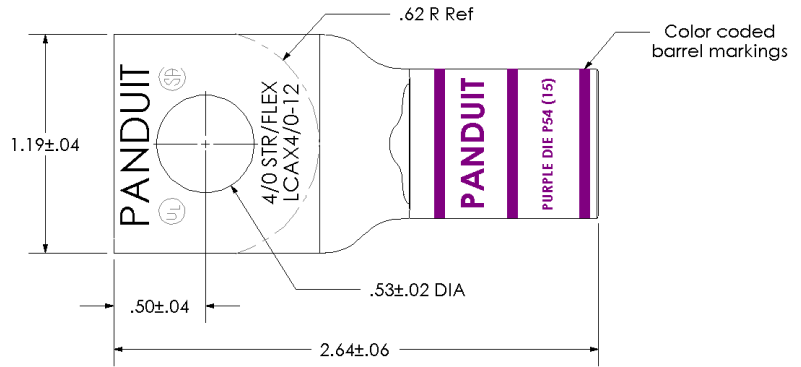

## Excellent Integrated System Limited

Stocking Distributor

Click to view price, real time Inventory, Delivery & Lifecycle Information:

[Panduit](#)  
[LCAX4/0-12-X](#)

For any questions, you can email us directly:  
[sales@integrated-circuit.com](mailto:sales@integrated-circuit.com)

THIS COPY IS PROVIDED ON A RESTRICTED BASIS AND IS NOT TO BE USED IN ANY WAY DETRIMENTAL TO THE INTERESTS OF PANDUIT CORP.

|  |  |
|--|--|
| Material                                       | High Conductivity Seamless Copper Tube   |
| Plating  | Electro-Tin  |
| Wire Size                                      | 4/0 STR/FLEX   |
| Wire Type                                      | Stranded Copper: Class B & C, Compact, Class G, H, I, K, M, Locomotive   |
| Wire Strip Length                              | 1-1/16 in.   |
| Stud Size                                      | 1/2 in.  |
| UL Listed Wire Connector                       | Yes, for applications up to 35kv. Consult cable manufacturer for voltage stress relief instructions with applications greater than 2000 volts. |
| UL Temperature Rating                          | 90 ° C   |
| C.S.A Certified Wire Connector                 | Yes  |
| Panduit Color Code on Barrel                   | PURPLE   |
| Panduit Die Index No. on Barrel                | P54  |
| Alternate Industry Die Index No. ( ) on Barrel | (15)   |

|     |      |     |     |   |                 |
|-----|------|-----|-----|---|-----------------|
|     |      |     |     | <b>PANDUIT CORP. TINLEY PARK, ILLINOIS</b>                  |                 |
|     |      |     |     | LCAX4/0-12-X<br>Copper Lug - One-Hole, Standard Flex Barrel |                 |
| 00  | 6/03 | CJW | SAC | RELEASED  | 10848           |
| REV | DATE | BY  | CHK | DESCRIPTION   | ECN             |
|     |      |     |     |   | SCALE N/A       |
|     |      |     |     | DRAWING NO / CAD FILE                                       | LCAX4_0-12-CUST |