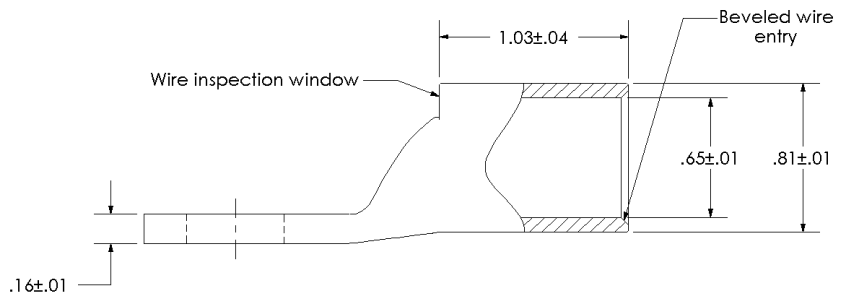

THIS COPY IS PROVIDED ON A RESTRICTED BASIS AND IS NOT TO BE USED IN ANY WAY DETRIMENTAL TO THE INTERESTS OF PANDUIT CORP.

|  |  |
|--|--|
| Material                                       | High Conductivity Seamless Copper Tube   |
| Plating  | Electro-Tin  |
| Wire Size                                      | 4/0 STR/FLEX   |
| Wire Type                                      | Stranded Copper: Class B & C, Compact, Class G, H, I, K, M, Locomotive   |
| Wire Strip Length                              | 1-1/16 in.   |
| Stud Size                                      | 1/2 in.  |
| UL Listed Wire Connector                       | Yes, for applications up to 35kv. Consult cable manufacturer for voltage stress relief instructions with applications greater than 2000 volts. |
| UL Temperature Rating                          | 90 ° C   |
| C.S.A Certified Wire Connector                 | Yes  |
| Panduit Color Code on Barrel                   | PURPLE   |
| Panduit Die Index No. on Barrel                | P54  |
| Alternate Industry Die Index No. ( ) on Barrel | (15)   |

|     |      |     |     |   |                 |
|-----|------|-----|-----|---|-----------------|
|     |      |     |     | <b>PANDUIT CORP. TINLEY PARK, ILLINOIS</b>                  |                 |
|     |      |     |     | LCAX4/0-12-X<br>Copper Lug - One-Hole, Standard Flex Barrel |                 |
| 00  | 6/03 | CJW | SAC | RELEASED  | 10848           |
| REV | DATE | BY  | CHK | DESCRIPTION   | ECN             |
|     |      |     |     |   | SCALE N/A       |
|     |      |     |     | DRAWING NO / CAD FILE                                       | LCAX4_0-12-CUST |