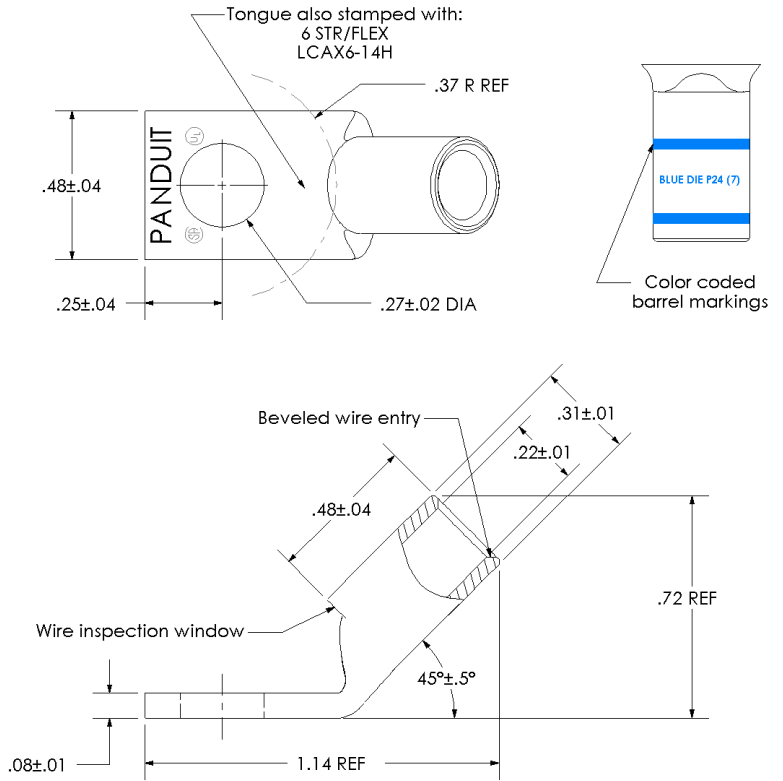

sales@integrated-circuit.com

THIS COPY IS PROVIDED ON A RESTRICTED BASIS AND IS NOT TO BE USED IN ANY WAY DETRIMENTAL TO THE INTERESTS OF PANDUIT CORP.

Material	High Conductivity Seamless Copper Tube
Plating	Electro-Tin
Wire Size	6 STR/FLEX
Wire Type	Stranded Copper: Class B & C, Compact, Class G, H, I, K, M, Locomotive
Wire Strip Length	9/16 in.
Stud Size	1/4 in.
UL Listed Wire Connector	Yes, for applications up to 35kv. Consult cable manufacturer for voltage stress relief instructions with applications greater than 2000 volts.
UL Temperature Rating	90 ° C
C.S.A Certified Wire Connector	Yes
Panduit Color Code on Barrel	BLUE
Panduit Die Index No. on Barrel	P24
Alternate Industry Die Index No. () on Barrel	(7)

				PANDUIT CORP. TINLEY PARK, ILLINOIS	
				LCAX6-14H-L Copper Lug - One-Hole, Standard Flex Barrel, 45° Angle Tongue	
00	6/03	CJW	SAC	RELEASED	10850
REV	DATE	BY	CHK	DESCRIPTION	ECN
					SCALE N/A
				DRAWING NO / CAD FILE	LCAX6-14H-CUST