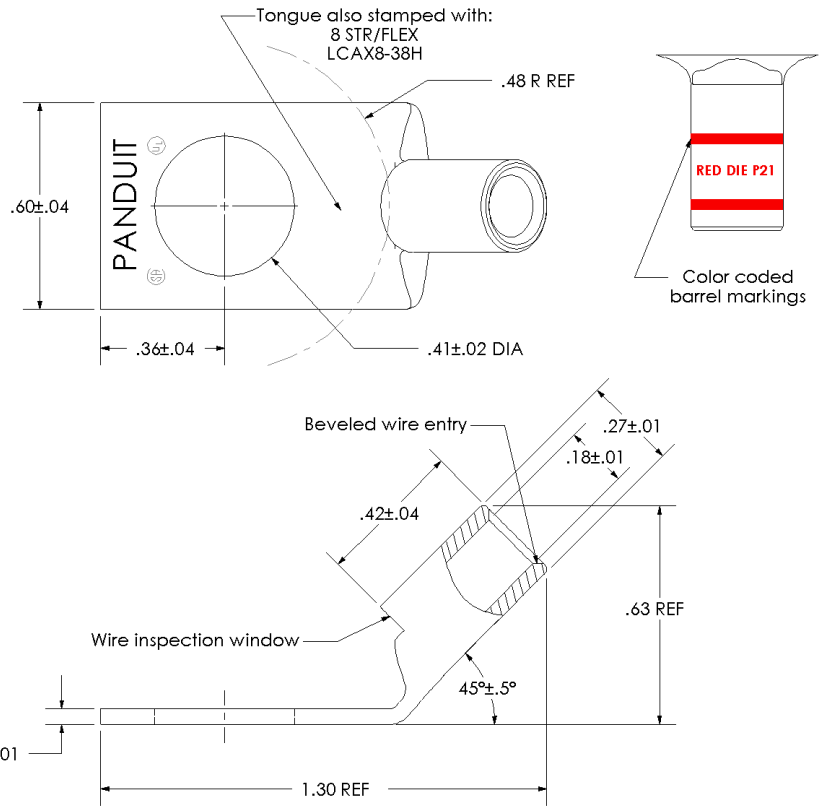

Excellent Integrated System Limited

Stocking Distributor

Click to view price, real time Inventory, Delivery & Lifecycle Information:

[Panduit](#)

[LCAX8-38H-L](#)

For any questions, you can email us directly:

sales@integrated-circuit.com

THIS COPY IS PROVIDED ON A RESTRICTED BASIS AND IS NOT TO BE USED IN ANY WAY DETRIMENTAL TO THE INTERESTS OF PANDUIT CORP.

Material	High Conductivity Seamless Copper Tube
Plating	Electro-Tin
Wire Size	8 STR/FLEX
Wire Type	Stranded Copper: Class B & C, Compact, Class G, H, I, K, M, Locomotive
Wire Strip Length	1/2 in.
Stud Size	3/8 in.
UL Listed Wire Connector	Yes, for applications up to 35kv. Consult cable manufacturer for voltage stress relief instructions with applications greater than 2000 volts.
UL Temperature Rating	90 ° C
C.S.A Certified Wire Connector	Yes
Panduit Color Code on Barrel	RED
Panduit Die Index No. on Barrel	P21
Alternate Industry Die Index No. () on Barrel	N/A

				PANDUIT CORP. TINLEY PARK, ILLINOIS	
				LCAX8-38H-L Copper Lug - One-Hole, Standard Flex Barrel, 45° Angle Tongue	
00	6/03	CJW	SAC	RELEASED	10850
REV	DATE	BY	CHK	DESCRIPTION	ECN
					SCALE N/A
				DRAWING NO / CAD FILE	LCAX8-38H-CUST