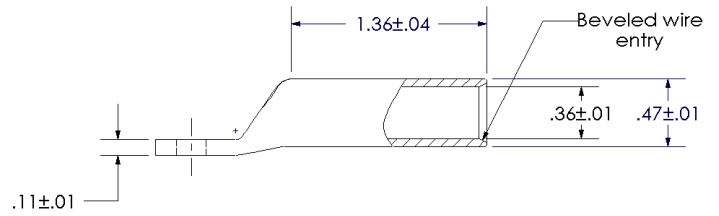

sales@integrated-circuit.com

THIS COPY IS PROVIDED ON A RESTRICTED BASIS AND IS NOT TO BE USED IN ANY WAY DETRIMENTAL TO THE INTERESTS OF PANDUIT CORP.

Material	High Conductivity Seamless Copper Tube
Plating	Electro-Tin
Wire Size	1 AWG
Wire Type	Stranded Copper; Class B: Compact, Compressed or Concentric, Class C: Concentric
Wire Strip Length	1-7/16 in.
Stud Size	# 10
UL Listed Wire Connector	Yes, for applications up to 35kv. Consult cable manufacturer for voltage stress relief instructions with applications greater than 2000 volts.
UL Temperature Rating	90° C
C.S.A Certified Wire Connector	Yes
Panduit Color Code on Barrel	GREEN
Panduit Die Index No. on Barrel	P37
Alternate Industry Die Index No. () on Barrel	{11}