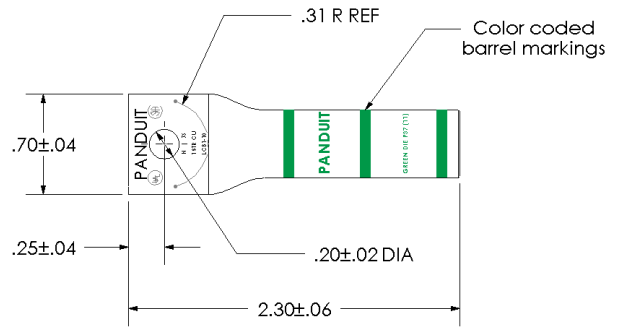

sales@integrated-circuit.com

THIS COPY IS PROVIDED ON A RESTRICTED BASIS AND IS NOT TO BE USED IN ANY WAY DETRIMENTAL TO THE INTERESTS OF PANDUIT CORP.

Material	High Conductivity Seamless Copper Tube
Plating	Electro-Tin
Wire Size	1 AWG
Wire Type	Stranded Copper; Class B: Compact, Compressed or Concentric, Class C: Concentric
Wire Strip Length	1-7/16 in.
Stud Size	# 10
UL Listed Wire Connector	Yes, for applications up to 35kv. Consult cable manufacturer for voltage stress relief instructions with applications greater than 2000 volts.
UL Temperature Rating	90° C
C.S.A Certified Wire Connector	Yes
Panduit Color Code on Barrel	GREEN
Panduit Die Index No. on Barrel	P37
Alternate Industry Die Index No. () on Barrel	{11}

CERTIFIED

LISTED Wire Connector

00	7/02	SAB	DRL	RELEASED	10327
REV	DATE	BY	CHK	DESCRIPTION	ECN

PANDUIT CORP. TINLEY PARK, ILLINOIS

LCB1-10-E
 Copper Lug - One-Hole, Long Barrel

SCALE N/A DRAWING NO / CAD FILE LCB1-10-CUST