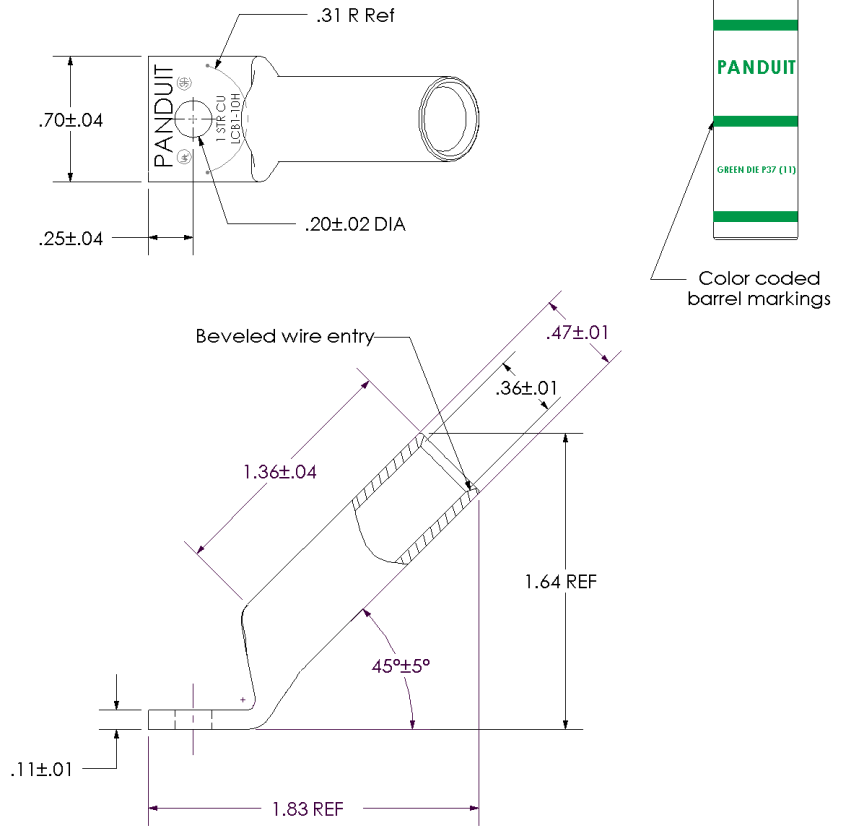

## Excellent Integrated System Limited

Stocking Distributor

Click to view price, real time Inventory, Delivery & Lifecycle Information:

[Panduit](#)

[LCB1-10H-E](#)

For any questions, you can email us directly:

[sales@integrated-circuit.com](mailto:sales@integrated-circuit.com)

THIS COPY IS PROVIDED ON A RESTRICTED BASIS AND IS NOT TO BE USED IN ANY WAY DETRIMENTAL TO THE INTERESTS OF PANDUIT CORP.

Material	High Conductivity Seamless Copper Tube
Plating	Electro-Tin
Wire Size	1 AWG
Wire Type	Stranded Copper; Class B: Compact, Compressed or Concentric, Class C: Concentric
Wire Strip Length	1-7/16 in.
Stud Size	# 10
UL Listed Wire Connector	Yes, for applications up to 35kv. Consult cable manufacturer for voltage stress relief instructions with applications greater than 2000 volts.
UL Temperature Rating	90° C
C.S.A Certified Wire Connector	Yes
Panduit Color Code on Barrel	GREEN
Panduit Die Index No. on Barrel	P37
Alternate Industry Die Index No. ( ) on Barrel	(11)

				<b>PANDUIT CORP. TINLEY PARK, ILLINOIS</b>	
				LCB1-10H-E	
00	12/02	SAB	DRL	RELEASED	10328
REV	DATE	BY	CHK	DESCRIPTION	ECN
					SCALE N/A
					DRAWING NO / CAD FILE
					LCB1-10H-CUST