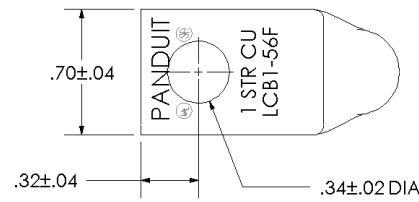

sales@integrated-circuit.com

THIS COPY IS PROVIDED ON A RESTRICTED BASIS AND IS NOT TO BE USED IN ANY WAY DETRIMENTAL TO THE INTERESTS OF PANDUIT CORP.

Material	High Conductivity Seamless Copper Tube
Plating	Electro-Tin
Wire Size	1 AWG
Wire Type	Stranded Copper; Class B: Compact, Compressed or Concentric, Class C: Concentric
Wire Strip Length	1-7/16 in.
Stud Size	5/16 in.
UL Listed Wire Connector	Yes, for applications up to 35kv. Consult cable manufacturer for voltage stress relief instructions with applications greater than 2000 volts.
UL Temperature Rating	90° C
C.S.A Certified Wire Connector	Yes
Panduit Color Code on Barrel	GREEN
Panduit Die Index No. on Barrel	P37
Alternate Industry Die Index No. () on Barrel	(11)

CERTIFIED

LISTED Wire Connector

00	9/02	SAB	DRL	RELEASED	10329
REV	DATE	BY	CHK	DESCRIPTION	ECN

PANDUIT CORP. TINLEY PARK, ILLINOIS
 LCB1-56F-E
 Copper Lug - One-Hole, Long Barrel, 90° Angle Tongue
 SCALE N/A
 DRAWING NO / CAD FILE LCB1-56F-CUST