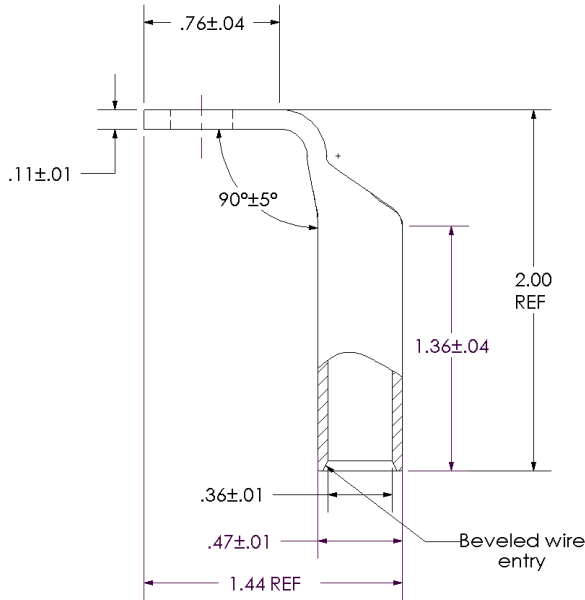

sales@integrated-circuit.com

THIS COPY IS PROVIDED ON A RESTRICTED BASIS AND IS NOT TO BE USED IN ANY WAY DETRIMENTAL TO THE INTERESTS OF PANDUIT CORP.

Material	High Conductivity Seamless Copper Tube
Plating	Electro-Tin
Wire Size	1 AWG
Wire Type	Stranded Copper; Class B: Compact, Compressed or Concentric, Class C: Concentric
Wire Strip Length	1-7/16 in.
Stud Size	5/16 in.
UL Listed Wire Connector	Yes, for applications up to 35kv. Consult cable manufacturer for voltage stress relief instructions with applications greater than 2000 volts.
UL Temperature Rating	90° C
C.S.A Certified Wire Connector	Yes
Panduit Color Code on Barrel	GREEN
Panduit Die Index No. on Barrel	P37
Alternate Industry Die Index No. () on Barrel	(11)

CERTIFIED

LISTED Wire Connector

00	9/02	SAB	DRL	RELEASED	10329
REV	DATE	BY	CHK	DESCRIPTION	ECN

PANDUIT CORP. TINLEY PARK, ILLINOIS
 LCB1-56F-E
 Copper Lug - One-Hole, Long Barrel, 90° Angle Tongue
 SCALE N/A
 DRAWING NO / CAD FILE LCB1-56F-CUST