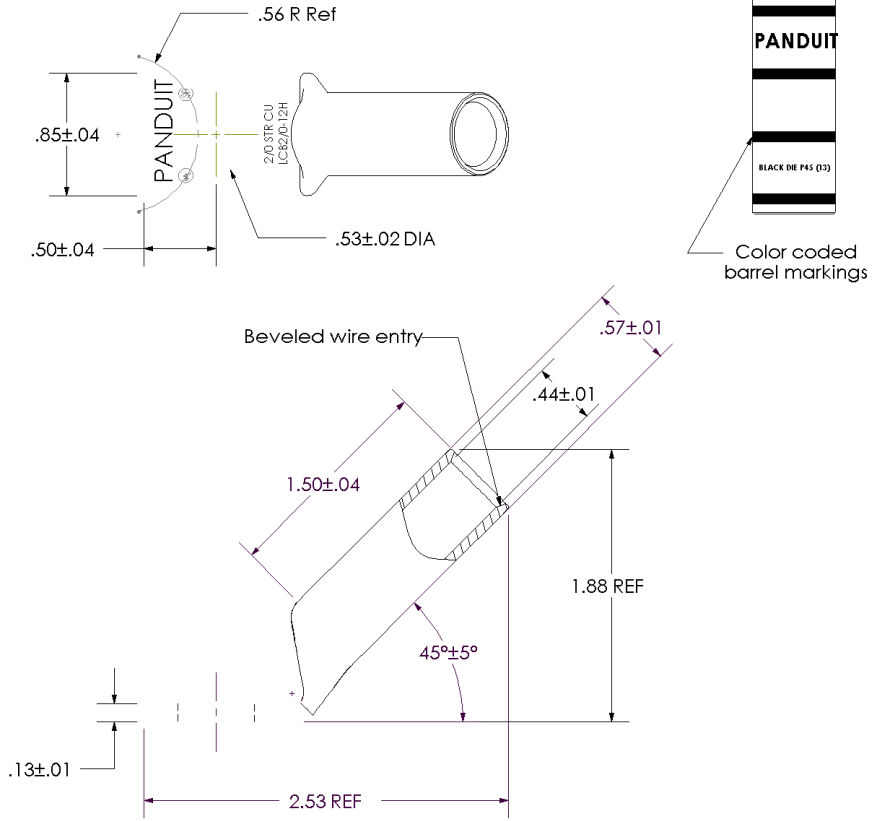

## Excellent Integrated System Limited

Stocking Distributor

Click to view price, real time Inventory, Delivery & Lifecycle Information:

[Panduit](#)

[LCB2/0-12H-X](#)

For any questions, you can email us directly:

[sales@integrated-circuit.com](mailto:sales@integrated-circuit.com)

THIS COPY IS PROVIDED ON A RESTRICTED BASIS AND IS NOT TO BE USED IN ANY WAY DETRIMENTAL TO THE INTERESTS OF PANDUIT CORP.

Material	High Conductivity Seamless Copper Tube
Plating	Electro-Tin
Wire Size	2/0 AWG
Wire Type	Stranded Copper; Class B: Compact, Compressed or Concentric, Class C: Concentric
Wire Strip Length	1-9/16 in.
Stud Size	1/2 in.
UL Listed Wire Connector	Yes, for applications up to 35kv. Consult cable manufacturer for voltage stress relief instructions with applications greater than 2000 volts.
UL Temperature Rating	90° C
C.S.A Certified Wire Connector	Yes
Panduit Color Code on Barrel	BLACK
Panduit Die Index No. on Barrel	P45
Alternate Industry Die Index No. ( ) on Barrel	{13}