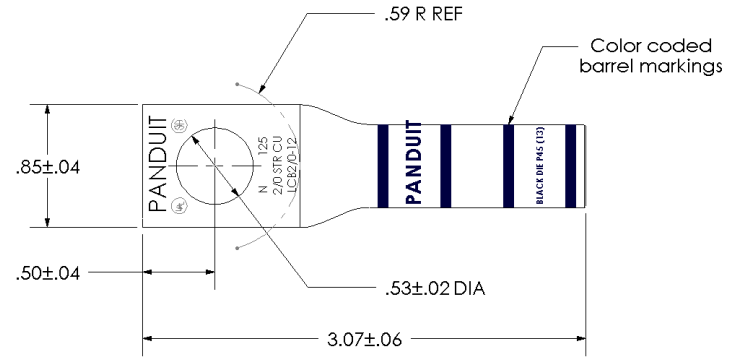

sales@integrated-circuit.com

THIS COPY IS PROVIDED ON A RESTRICTED BASIS AND IS NOT TO BE USED IN ANY WAY DETRIMENTAL TO THE INTERESTS OF PANDUIT CORP.

Material	High Conductivity Seamless Copper Tube
Plating	Electro-Tin
Wire Size	2/0 AWG
Wire Type	Stranded Copper; Class B: Compact, Compressed or Concentric, Class C: Concentric
Wire Strip Length	1-5/8 in.
Stud Size	1/2 in.
UL Listed Wire Connector	Yes, for applications up to 35kv. Consult cable manufacturer for voltage stress relief instructions with applications greater than 2000 volts.
UL Temperature Rating	90° C
C.S.A Certified Wire Connector	Yes
Panduit Color Code on Barrel	BLACK
Panduit Die Index No. on Barrel	P45
Alternate Industry Die Index No. () on Barrel	{13}

				PANDUIT CORP. TINLEY PARK, ILLINOIS	
				LCB2/0-12-X Copper Lug - One-Hole, Long Barrel	
00	7/02	SAB	DRL	RELEASED	10327
REV	DATE	BY	CHK	DESCRIPTION	ECN
					SCALE N/A
					DRAWING NO / CAD FILE
					LCB2_0-12-CUST