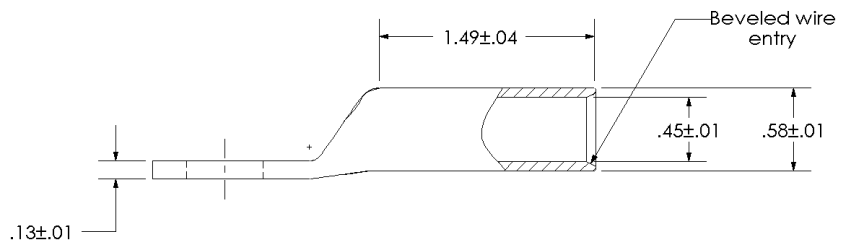

sales@integrated-circuit.com

THIS COPY IS PROVIDED ON A RESTRICTED BASIS AND IS NOT TO BE USED IN ANY WAY DETRIMENTAL TO THE INTERESTS OF PANDUIT CORP.

Material	High Conductivity Seamless Copper Tube
Plating	Electro-Tin
Wire Size	2/0 AWG
Wire Type	Stranded Copper; Class B: Compact, Compressed or Concentric, Class C: Concentric
Wire Strip Length	1-5/8 in.
Stud Size	1/2 in.
UL Listed Wire Connector	Yes, for applications up to 35kv. Consult cable manufacturer for voltage stress relief instructions with applications greater than 2000 volts.
UL Temperature Rating	90° C
C.S.A Certified Wire Connector	Yes
Panduit Color Code on Barrel	BLACK
Panduit Die Index No. on Barrel	P45
Alternate Industry Die Index No. () on Barrel	{13}