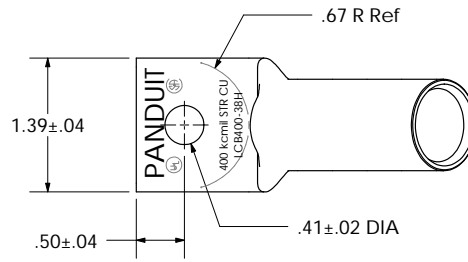

sales@integrated-circuit.com

THIS COPY IS PROVIDED ON A RESTRICTED BASIS AND IS NOT TO BE USED IN ANY WAY DETRIMENTAL TO THE INTERESTS OF PANDUIT CORP.

Material	High Conductivity Seamless Copper Tube
Plating	Electro-Tin
Wire Size	400 kcmil
Wire Type	Stranded Copper: Class B: Compact, Compressed or Concentric, Class C: Concentric
Wire Strip Length	2-3/8 in.
Stud Size	3/8 in.
UL Listed Wire Connector	Yes, for applications up to 35kv. Consult cable manufacturer for voltage stress relief instructions with applications greater than 2000 volts.
UL Temperature Rating	90° C
C.S.A Certified Wire Connector	Yes
Panduit Color Code on Barrel	BLUE
Panduit Die Index No. on Barrel	P76
Alternate Industry Die Index No. () on Barrel	(19)

				PANDUIT CORP. TINLEY PARK, ILLINOIS	
				LCB400-38H-6	
				Copper Lug - One-Hole, Long Barrel, 45° Angle Tongue	
00	12/02	SAB	DRL	RELEASED	10328
REV	DATE	BY	CHK	DESCRIPTION	ECN
					SCALE N/A
					DRAWING NO / CAD FILE
					LCB400-38H-CUST