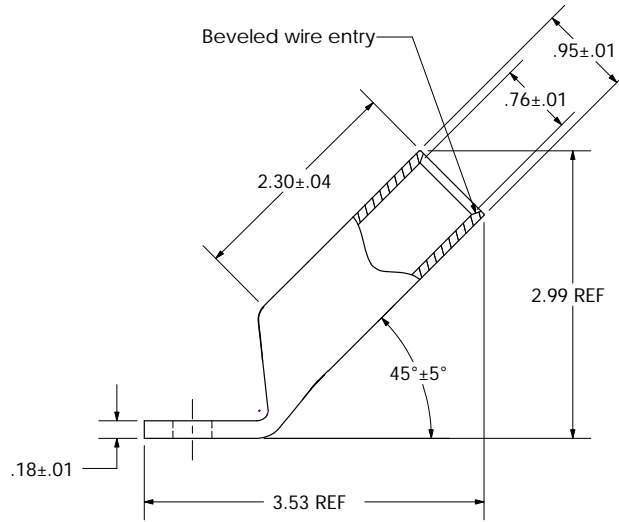

sales@integrated-circuit.com

THIS COPY IS PROVIDED ON A RESTRICTED BASIS AND IS NOT TO BE USED IN ANY WAY DETRIMENTAL TO THE INTERESTS OF PANDUIT CORP.

Material	High Conductivity Seamless Copper Tube
Plating	Electro-Tin
Wire Size	400 kcmil
Wire Type	Stranded Copper: Class B: Compact, Compressed or Concentric, Class C: Concentric
Wire Strip Length	2-3/8 in.
Stud Size	3/8 in.
UL Listed Wire Connector	Yes, for applications up to 35kv. Consult cable manufacturer for voltage stress relief instructions with applications greater than 2000 volts.
UL Temperature Rating	90° C
C.S.A Certified Wire Connector	Yes
Panduit Color Code on Barrel	BLUE
Panduit Die Index No. on Barrel	P76
Alternate Industry Die Index No. () on Barrel	(19)

				PANDUIT CORP. TINLEY PARK, ILLINOIS	
				LCB400-38H-6	
				Copper Lug - One-Hole, Long Barrel, 45° Angle Tongue	
00	12/02	SAB	DRL	RELEASED	10328
REV	DATE	BY	CHK	DESCRIPTION	ECN
					SCALE N/A
					DRAWING NO / CAD FILE
					LCB400-38H-CUST