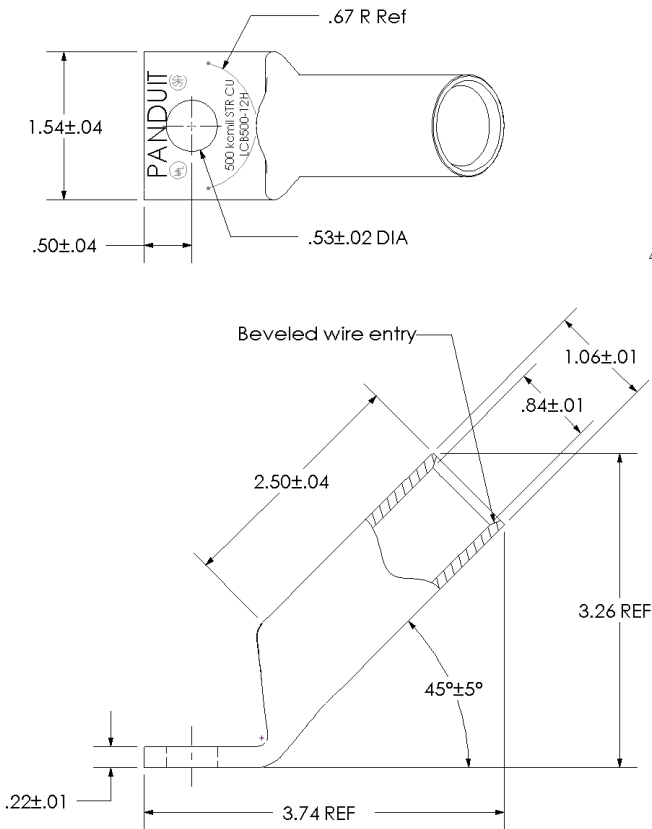

sales@integrated-circuit.com

THIS COPY IS PROVIDED ON A RESTRICTED BASIS AND IS NOT TO BE USED IN ANY WAY DETRIMENTAL TO THE INTERESTS OF PANDUIT CORP.

Material	High Conductivity Seamless Copper Tube
Plating	Electro-Tin
Wire Size	500 kcmil
Wire Type	Stranded Copper; Class B: Compact, Compressed or Concentric, Class C: Concentric
Wire Strip Length	2-9/16 in.
Stud Size	1/2 in.
UL Listed Wire Connector	Yes, for applications up to 35kv. Consult cable manufacturer for voltage stress relief instructions with applications greater than 2000 volts.
UL Temperature Rating	90° C
C.S.A Certified Wire Connector	Yes
Panduit Color Code on Barrel	BROWN
Panduit Die Index No. on Barrel	P87
Alternate Industry Die Index No. () on Barrel	(20)

00	12/02	SAB	DRL	RELEASED	10328
REV	DATE	BY	CHK	DESCRIPTION	ECN

PANDUIT CORP. TINLEY PARK, ILLINOIS
 LCB500-12H-6
 Copper Lug - One-Hole, Long Barrel, 45° Angle Tongue
 SCALE N/A
 DRAWING NO / CAD FILE LCB500-12H-CUST