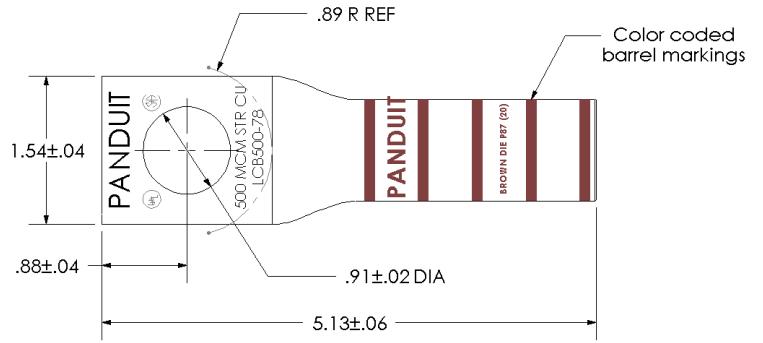

sales@integrated-circuit.com

THIS COPY IS PROVIDED ON A RESTRICTED BASIS AND IS NOT TO BE USED IN ANY WAY DETRIMENTAL TO THE INTERESTS OF PANDUIT CORP.

Material	High Conductivity Seamless Copper Tube
Plating	Electro-Tin
Wire Size	500 kcmil
Wire Type	Stranded Copper; Class B: Compact, Compressed or Concentric, Class C: Concentric
Wire Strip Length	2-5/8 in.
Stud Size	7/8 in.
UL Listed Wire Connector	Yes, for applications up to 35kv. Consult cable manufacturer for voltage stress relief instructions with applications greater than 2000 volts.
UL Temperature Rating	90° C
C.S.A Certified Wire Connector	Yes
Panduit Color Code on Barrel	BROWN
Panduit Die Index No. on Barrel	P87
Alternate Industry Die Index No. () on Barrel	(20)

				PANDUIT CORP. TINLEY PARK, ILLINOIS	
				LCB500-78-6 Copper Lug - One-Hole, Long Barrel	
00	7/02	SAB	DRL	RELEASED	10327
REV	DATE	BY	CHK	DESCRIPTION	ECN
					SCALE N/A
					DRAWING NO / CAD FILE LCB500-78-CUST