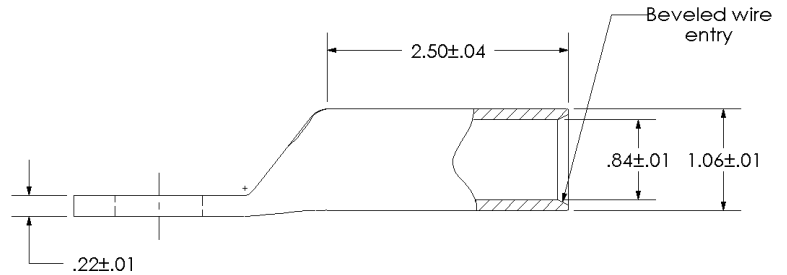

sales@integrated-circuit.com

THIS COPY IS PROVIDED ON A RESTRICTED BASIS AND IS NOT TO BE USED IN ANY WAY DETRIMENTAL TO THE INTERESTS OF PANDUIT CORP.

Material	High Conductivity Seamless Copper Tube
Plating	Electro-Tin
Wire Size	500 kcmil
Wire Type	Stranded Copper; Class B: Compact, Compressed or Concentric, Class C: Concentric
Wire Strip Length	2-5/8 in.
Stud Size	7/8 in.
UL Listed Wire Connector	Yes, for applications up to 35kv. Consult cable manufacturer for voltage stress relief instructions with applications greater than 2000 volts.
UL Temperature Rating	90° C
C.S.A Certified Wire Connector	Yes
Panduit Color Code on Barrel	BROWN
Panduit Die Index No. on Barrel	P87
Alternate Industry Die Index No. () on Barrel	(20)

				PANDUIT CORP. TINLEY PARK, ILLINOIS	
				LCB500-78-6 Copper Lug - One-Hole, Long Barrel	
00	7/02	SAB	DRL	RELEASED	10327
REV	DATE	BY	CHK	DESCRIPTION	ECN
					SCALE N/A
					DRAWING NO / CAD FILE LCB500-78-CUST