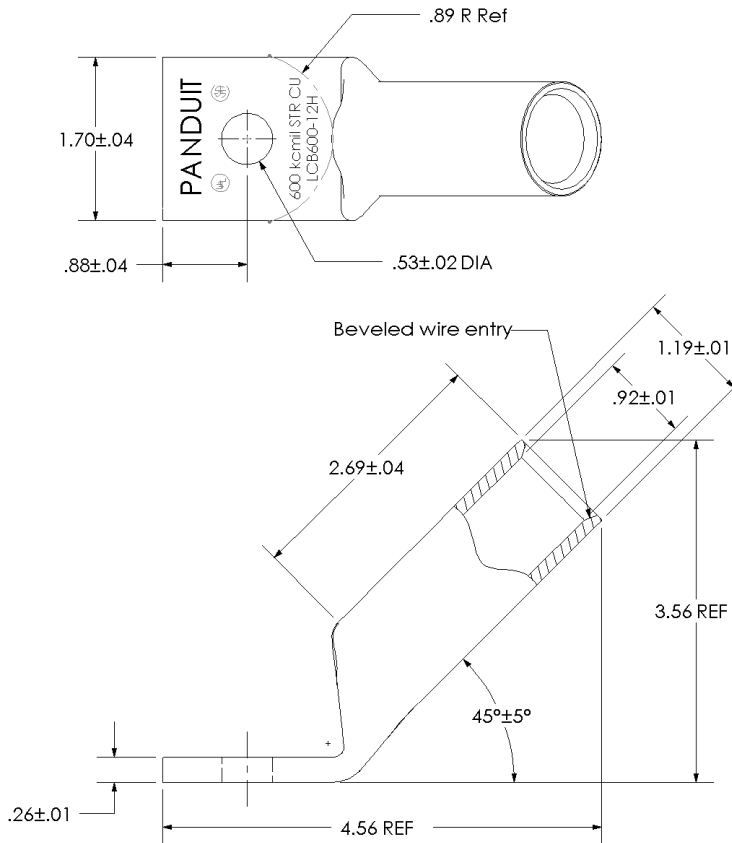

sales@integrated-circuit.com

THIS COPY IS PROVIDED ON A RESTRICTED BASIS AND IS NOT TO BE USED IN ANY WAY DETRIMENTAL TO THE INTERESTS OF PANDUIT CORP.

Material	High Conductivity Seamless Copper Tube
Plating	Electro-Tin
Wire Size	600 kcmil
Wire Type	Stranded Copper; Class B: Compact, Compressed or Concentric, Class C: Concentric
Wire Strip Length	2-3/4 in.
Stud Size	1/2 in.
UL Listed Wire Connector	Yes, for applications up to 35kv. Consult cable manufacturer for voltage stress relief instructions with applications greater than 2000 volts.
UL Temperature Rating	90° C
C.S.A Certified Wire Connector	Yes
Panduit Color Code on Barrel	GREEN
Panduit Die Index No. on Barrel	P94
Alternate Industry Die Index No. () on Barrel	(22)

Color coded barrel markings

				PANDUIT CORP. TINLEY PARK, ILLINOIS	
				LCB600-12H-6	
00	12/02	SAB	DRL	RELEASED	10328 Copper Lug - One-Hole, Long Barrel, 45° Angle Tongue
REV	DATE	BY	CHK	DESCRIPTION	ECN SCALE N/A DRAWING NO / CAD FILE LCB600-12H-CUST