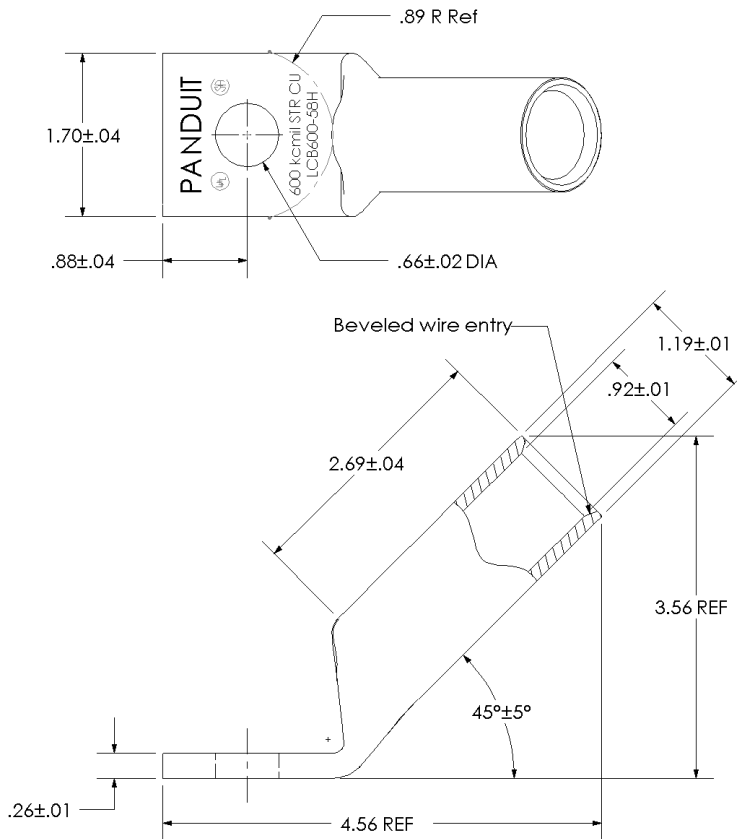

Excellent Integrated System Limited

Stocking Distributor

Click to view price, real time Inventory, Delivery & Lifecycle Information:

[Panduit](#)

[LCB600-58H-6](#)

For any questions, you can email us directly:

sales@integrated-circuit.com

THIS COPY IS PROVIDED ON A RESTRICTED BASIS AND IS NOT TO BE USED IN ANY WAY DETRIMENTAL TO THE INTERESTS OF PANDUIT CORP.

Material	High Conductivity Seamless Copper Tube
Plating	Electro-Tin
Wire Size	600 kcmil
Wire Type	Stranded Copper; Class B: Compact, Compressed or Concentric, Class C: Concentric
Wire Strip Length	2-3/4 in.
Stud Size	5/8 in.
UL Listed Wire Connector	Yes, for applications up to 35kv. Consult cable manufacturer for voltage stress relief instructions with applications greater than 2000 volts.
UL Temperature Rating	90° C
C.S.A Certified Wire Connector	Yes
Panduit Color Code on Barrel	GREEN
Panduit Die Index No. on Barrel	P94
Alternate Industry Die Index No. () on Barrel	(22)

Color coded barrel markings

				PANDUIT CORP. TINLEY PARK, ILLINOIS	
				LCB600-58H-6	
00	12/02	SAB	DRL	RELEASED	10328 Copper Lug - One-Hole, Long Barrel, 45° Angle Tongue
REV	DATE	BY	CHK	DESCRIPTION	ECN SCALE N/A DRAWING NO / CAD FILE LCB600-58H-CUST